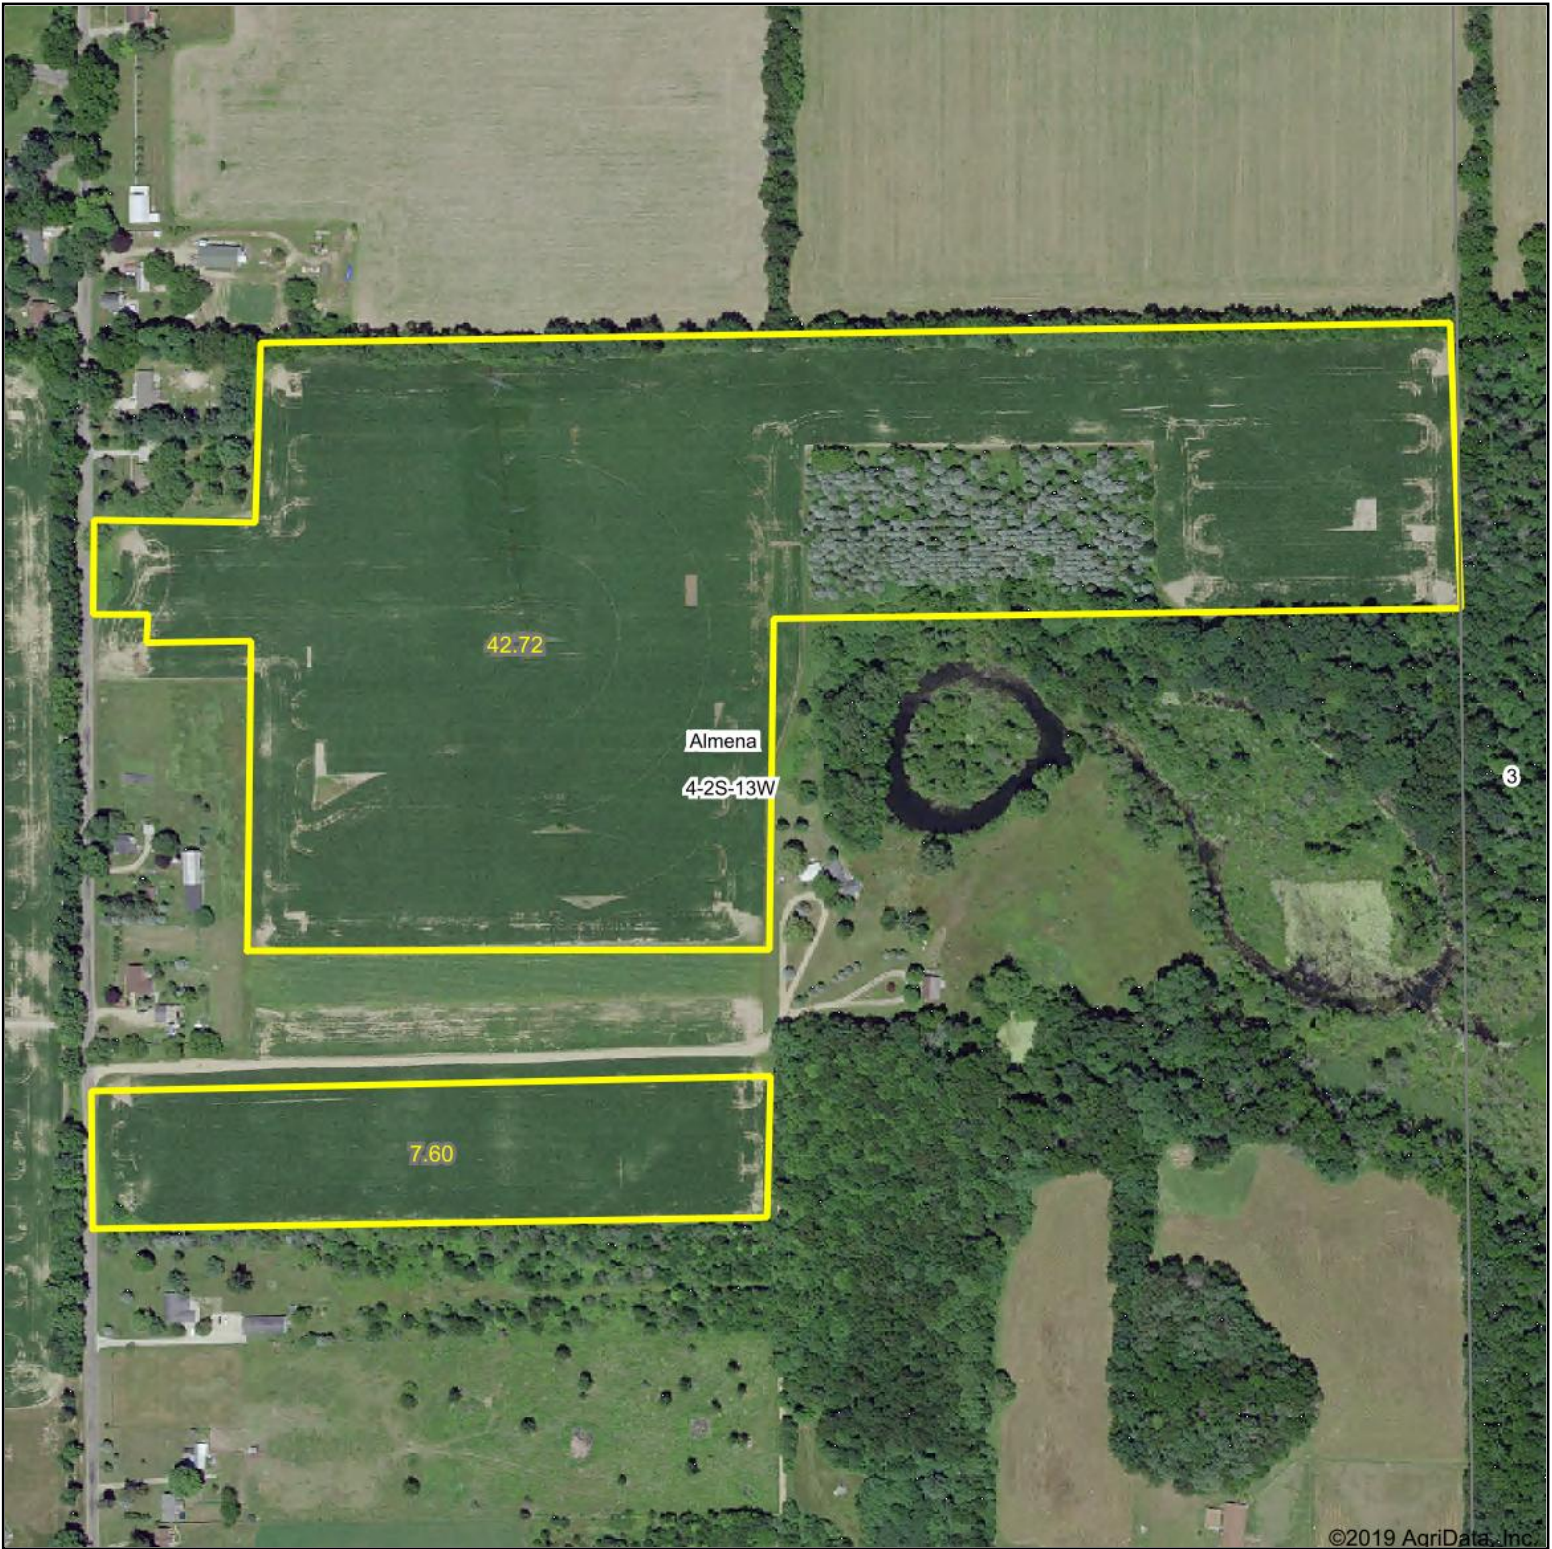

# Aerial Map

©2019 AgriData, Inc.

Map Center: 42° 19' 20.68, -85° 49' 44.62

**4-2S-13W**  
**Van Buren County**  
**Michigan**

5/18/2020