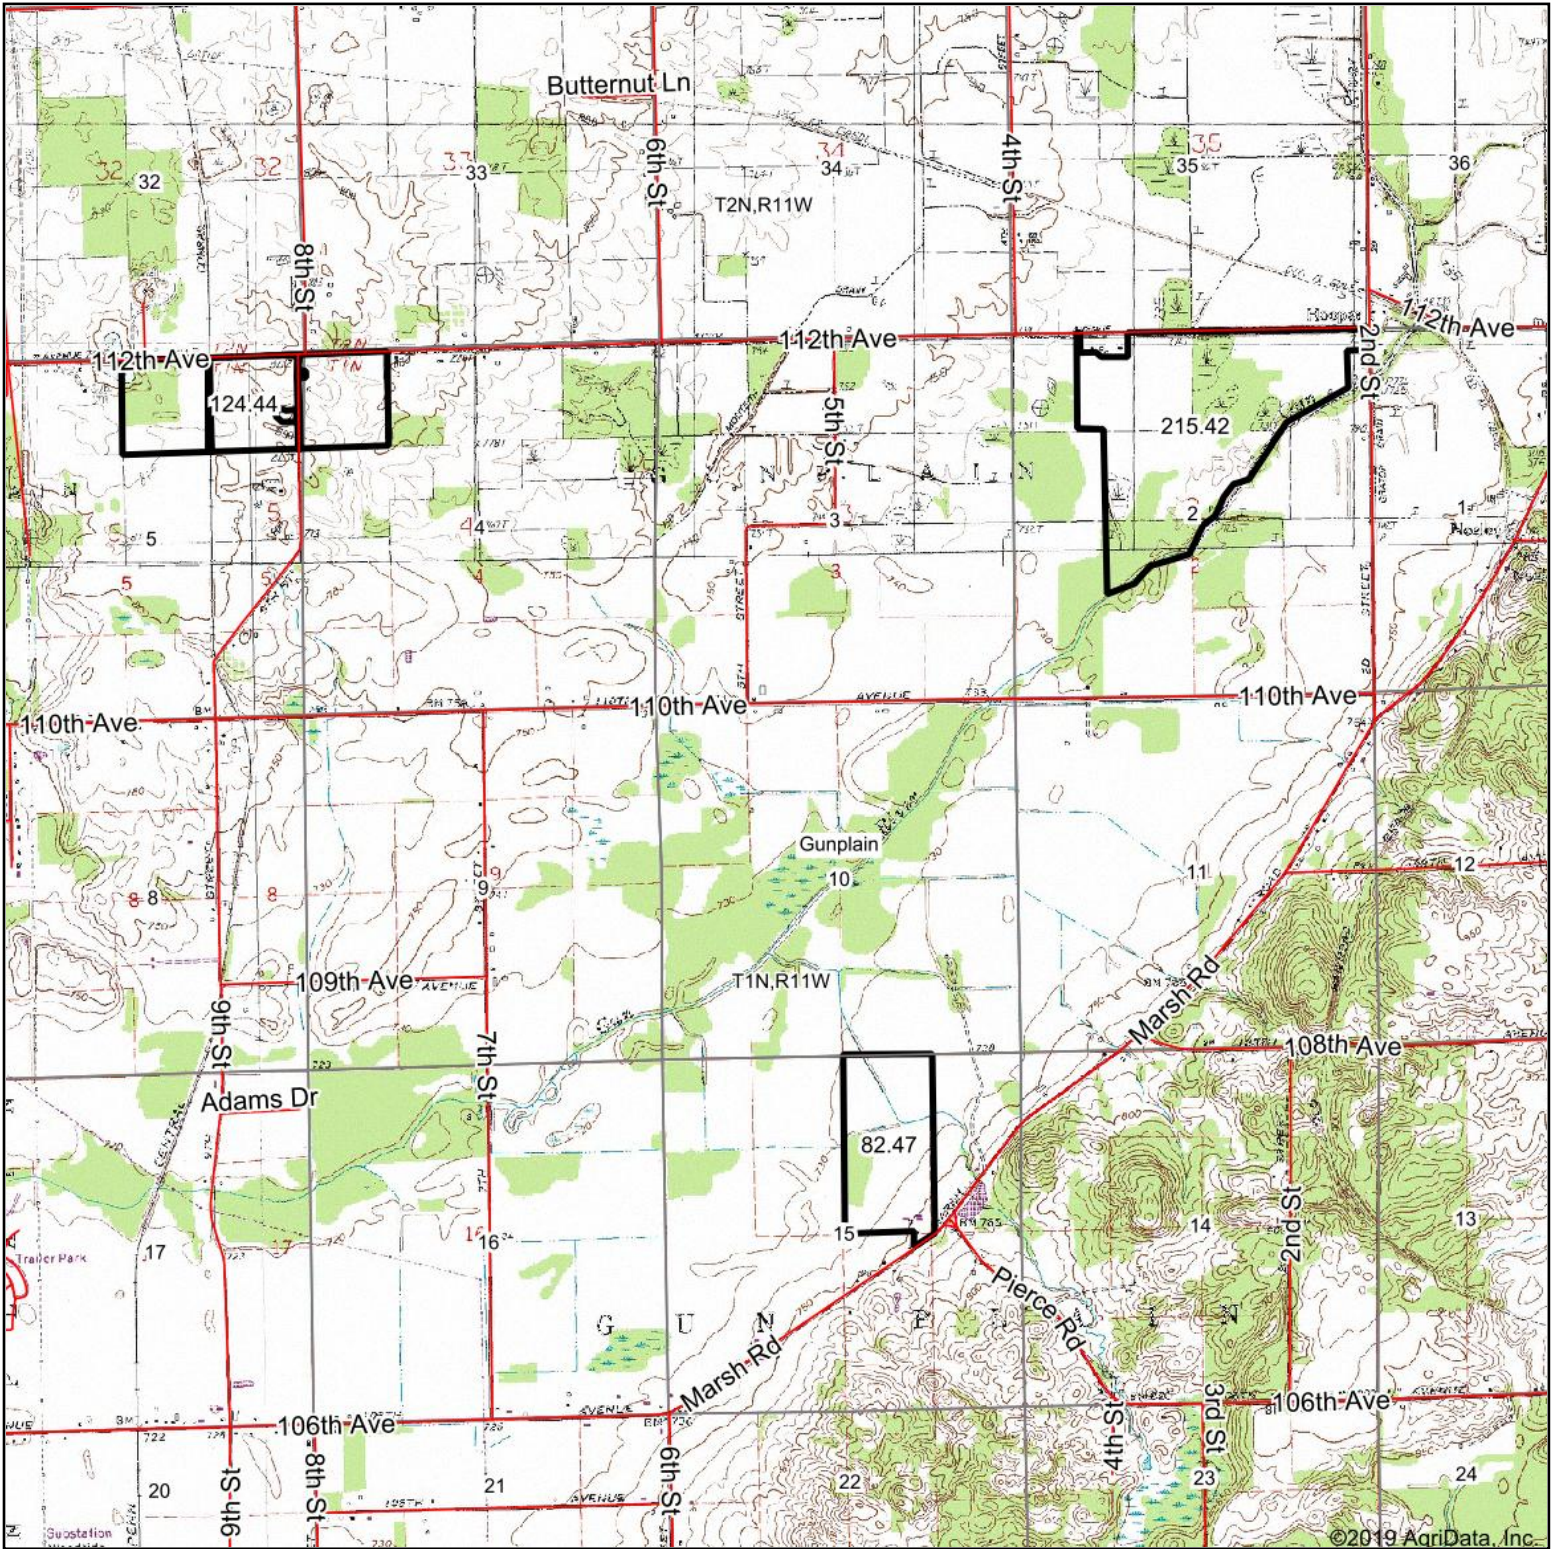

Topography Map

©2019 AgriData, Inc.

map center: 42° 29' 27.39, -85° 35' 46.12

10-1N-11W
Allegan County
Michigan

© AgriData, Inc. 2019 www.AgridataInc.com

4/14/2020