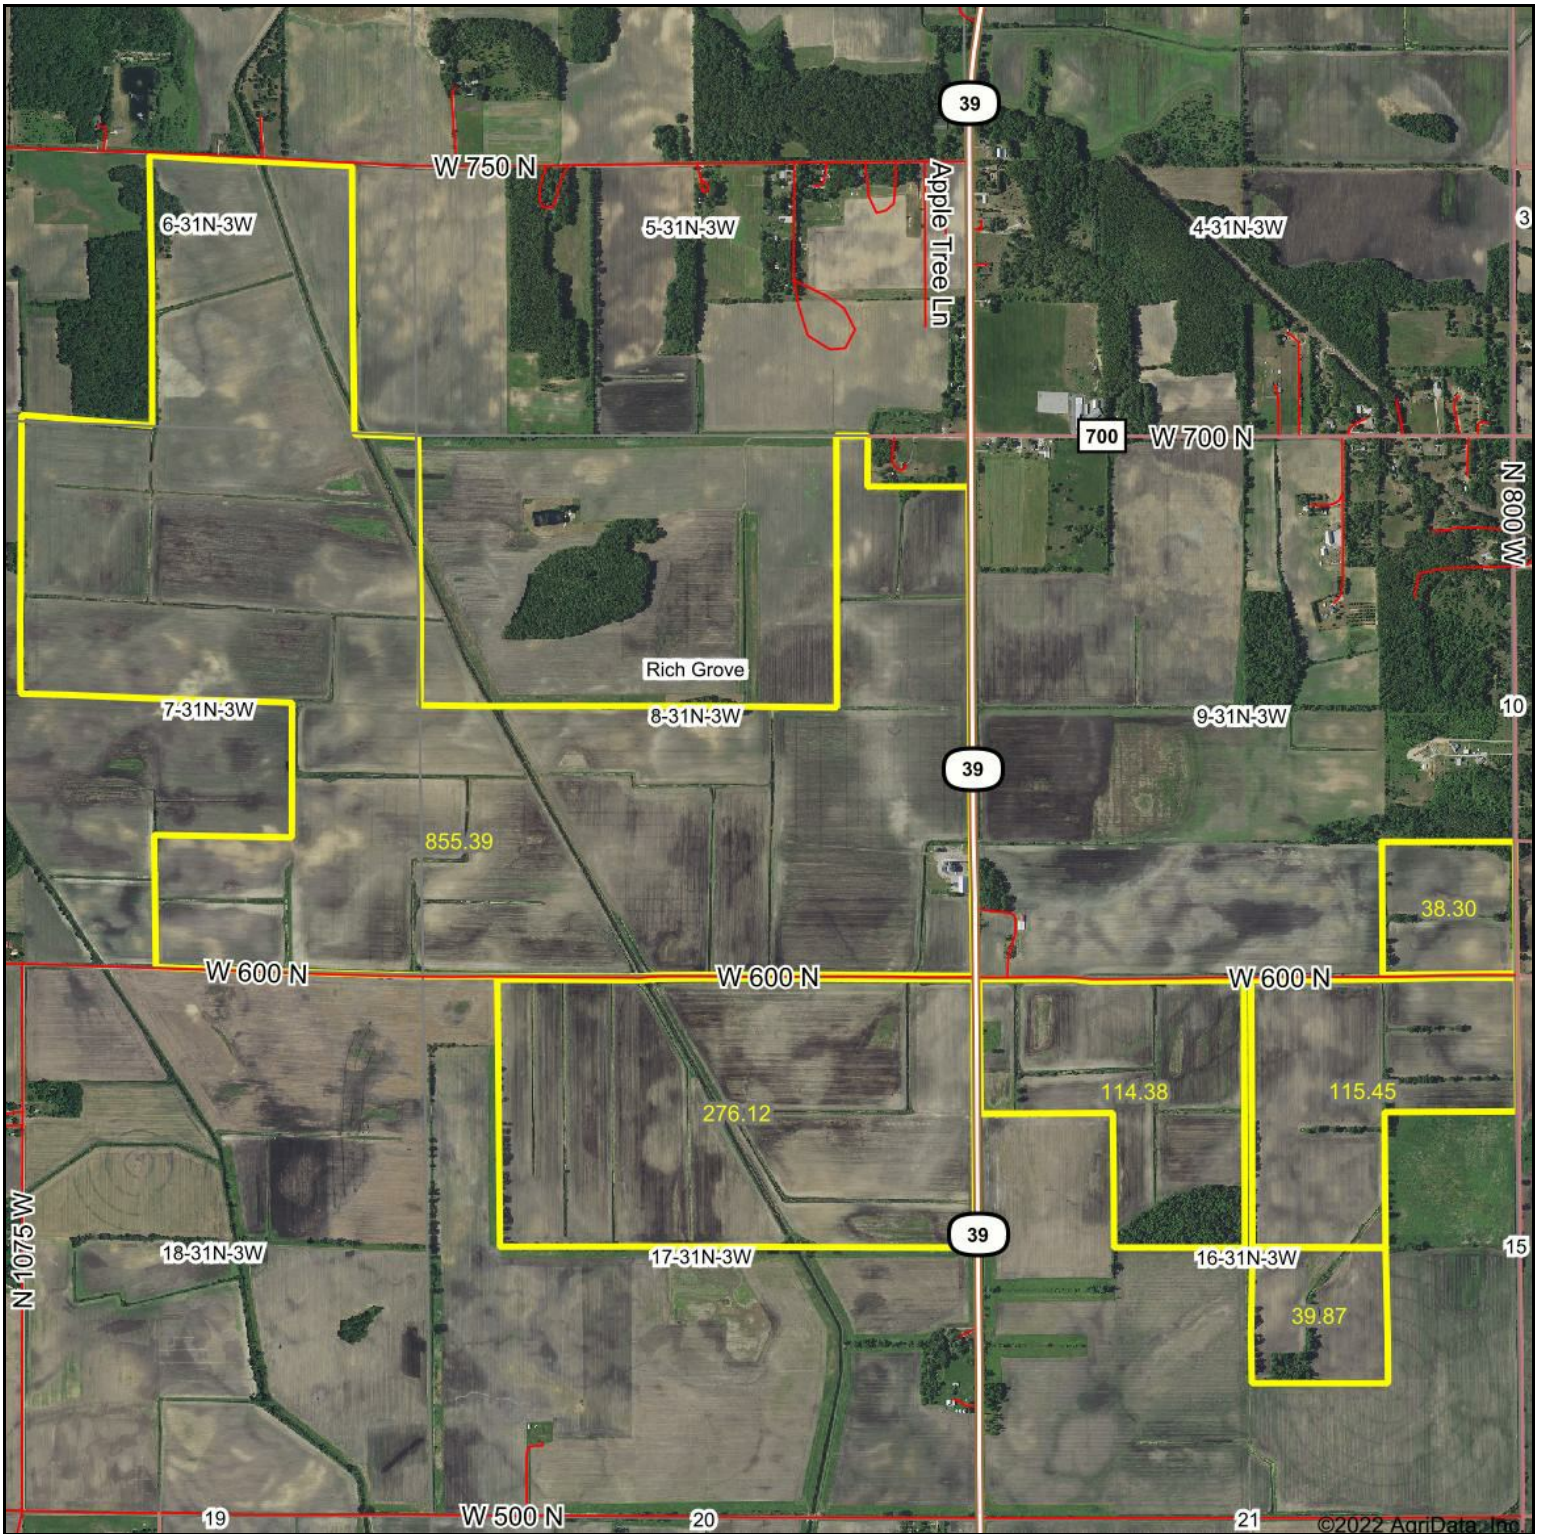

Overmeyer Farm Map

Map Center: 41° 8' 54.65, -86° 47' 0.21

Maps Provided By:
surety
CUSTOMIZED ONLINE MAPPING
© AgriData, Inc. 2021 www.AgriDataInc.com

8-31N-3W
Pulaski County
Indiana

Durbin Day 4 Tract 2

Boundary Center: 41° 8' 22.43, -86° 48' 4.61

Maps Provided By:

© AgriData, Inc. 2023 www.AgriDataInc.com

18-31N-3W
Pulaski County
Indiana

8/7/2023