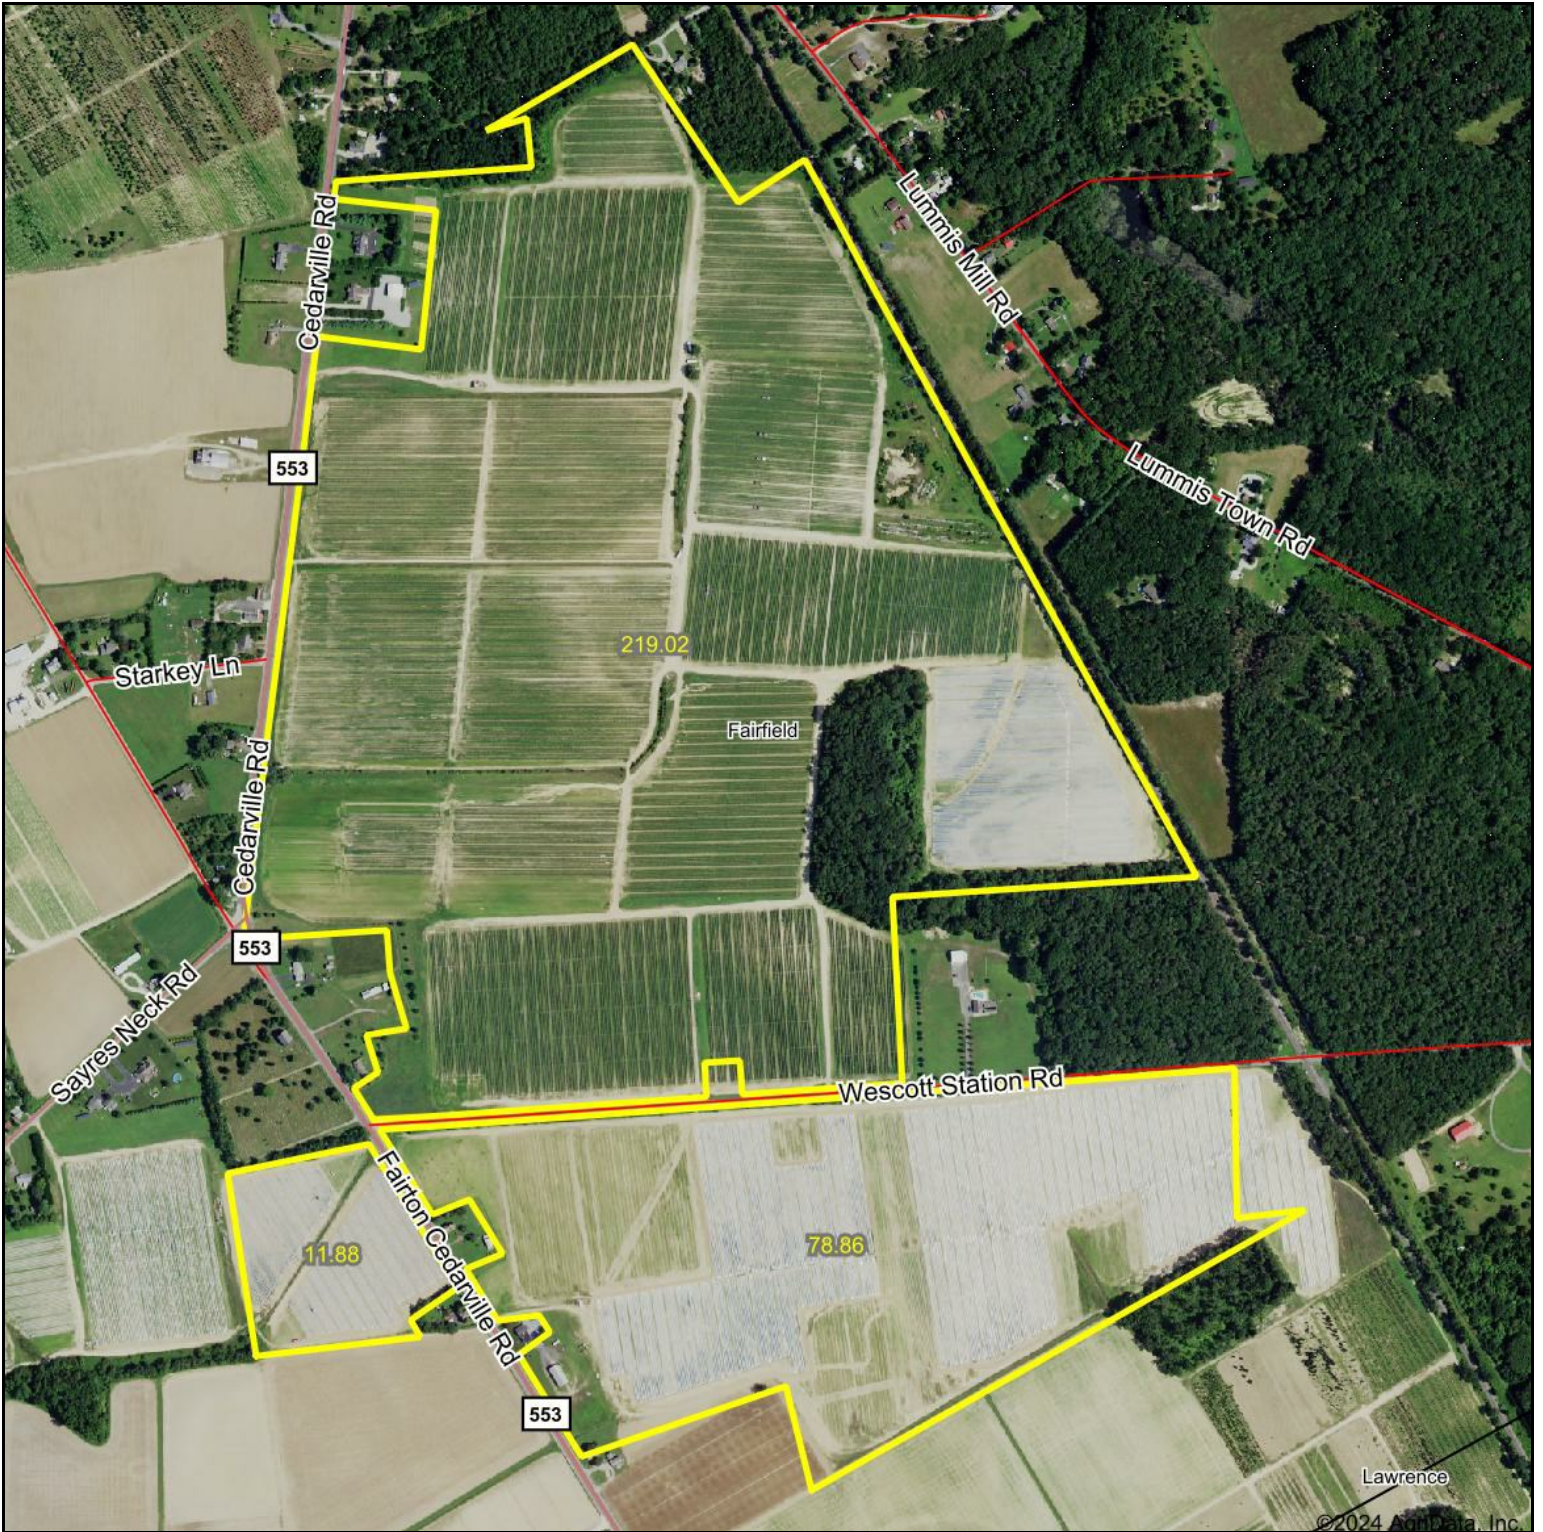

# Delaware Bay

Map Center: 39° 21' 47.96, -75° 13' 4.35

0ft 854ft 1708ft

Maps Provided By:

© AgriData, Inc. 2023 www.AgrIDataInc.com

Cumberland County  
New Jersey

1/5/2024