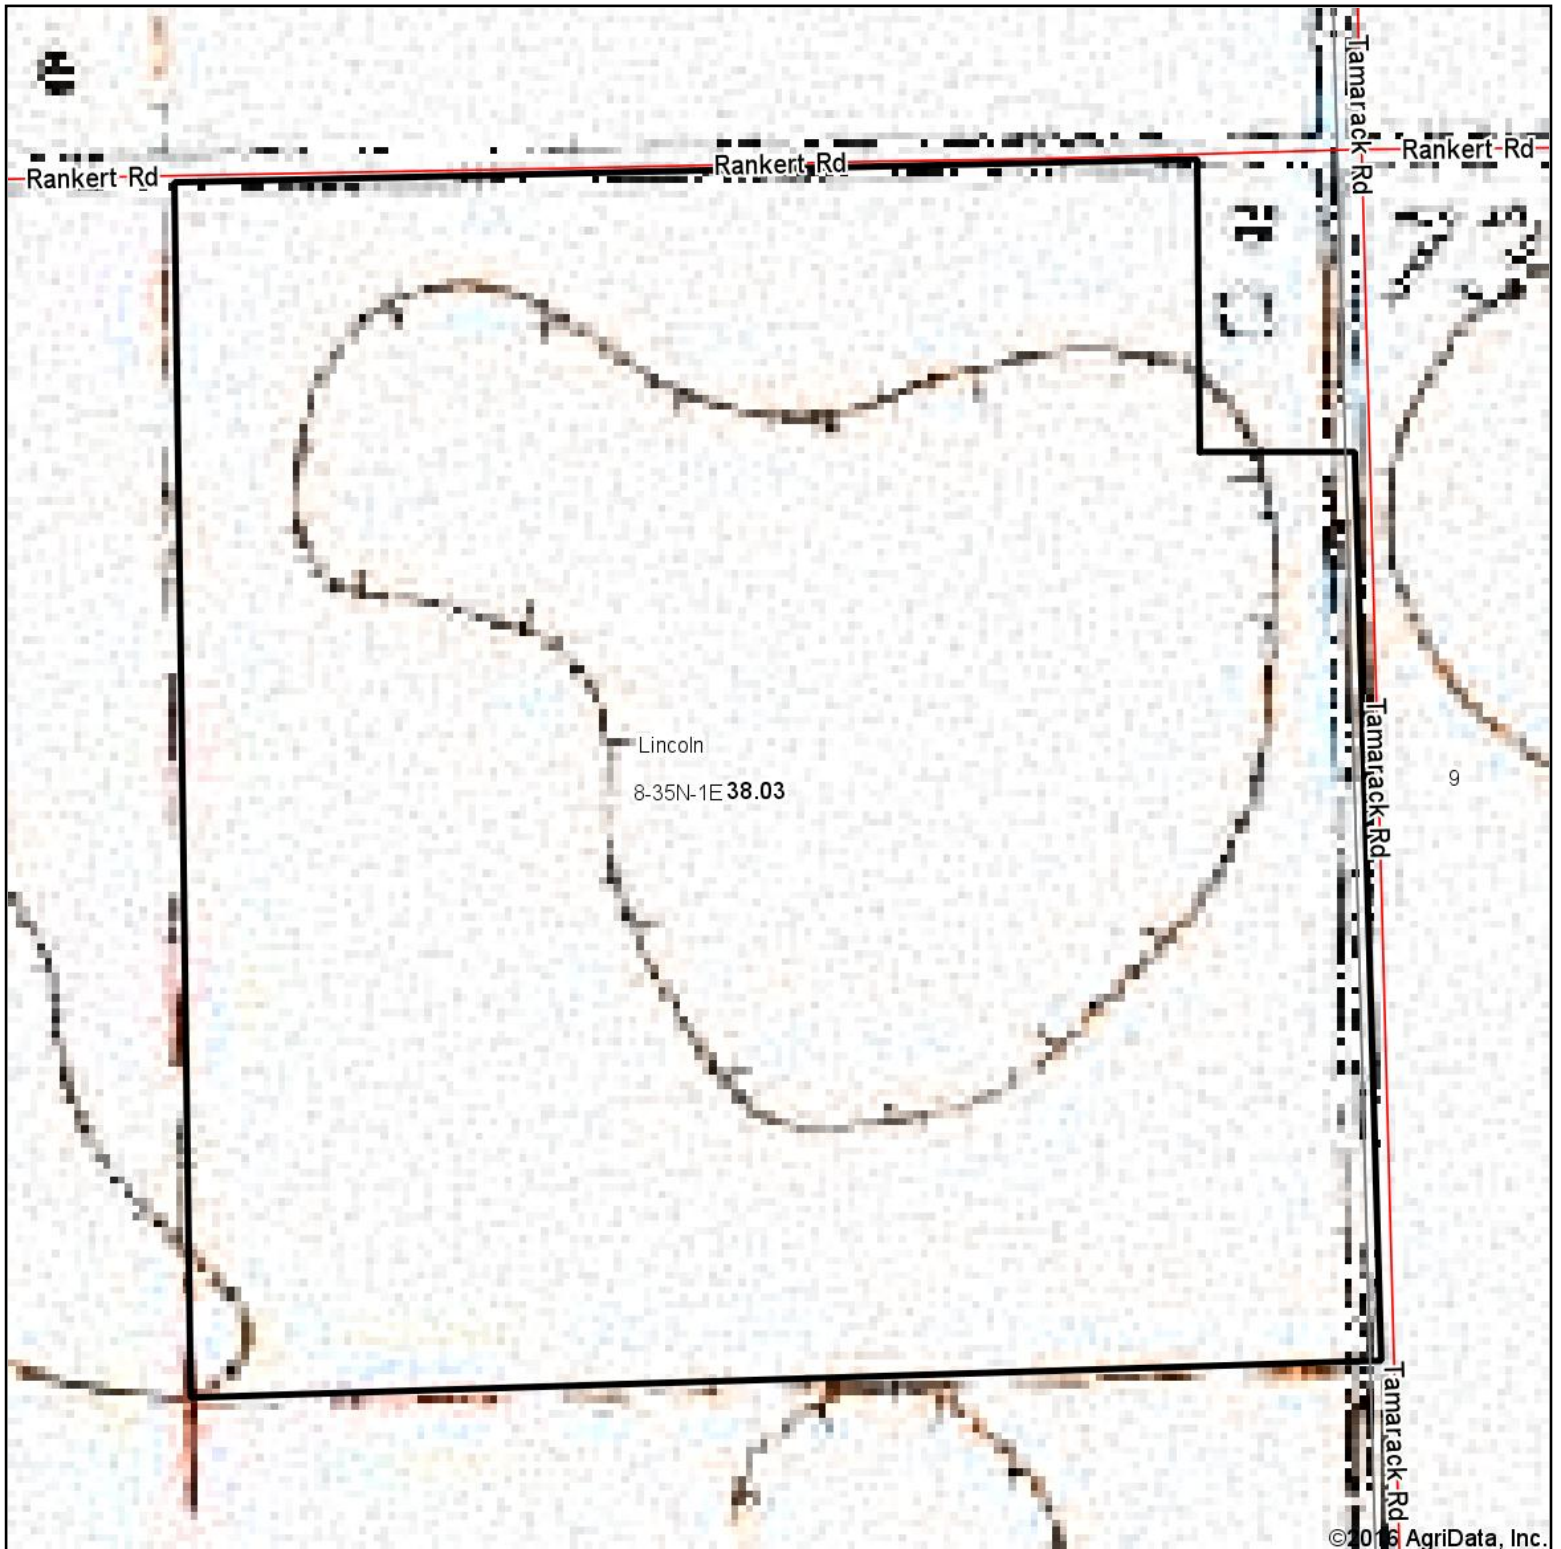

Topography Map

© 2016 AgriData, Inc.

map center: 41° 29' 47.93, -86° 25' 43.62

Maps Provided By:

© AgriData, Inc. 2016

www.AgriDataInc.com

8-35N-1E
St Joseph County
Indiana

11/8/2016