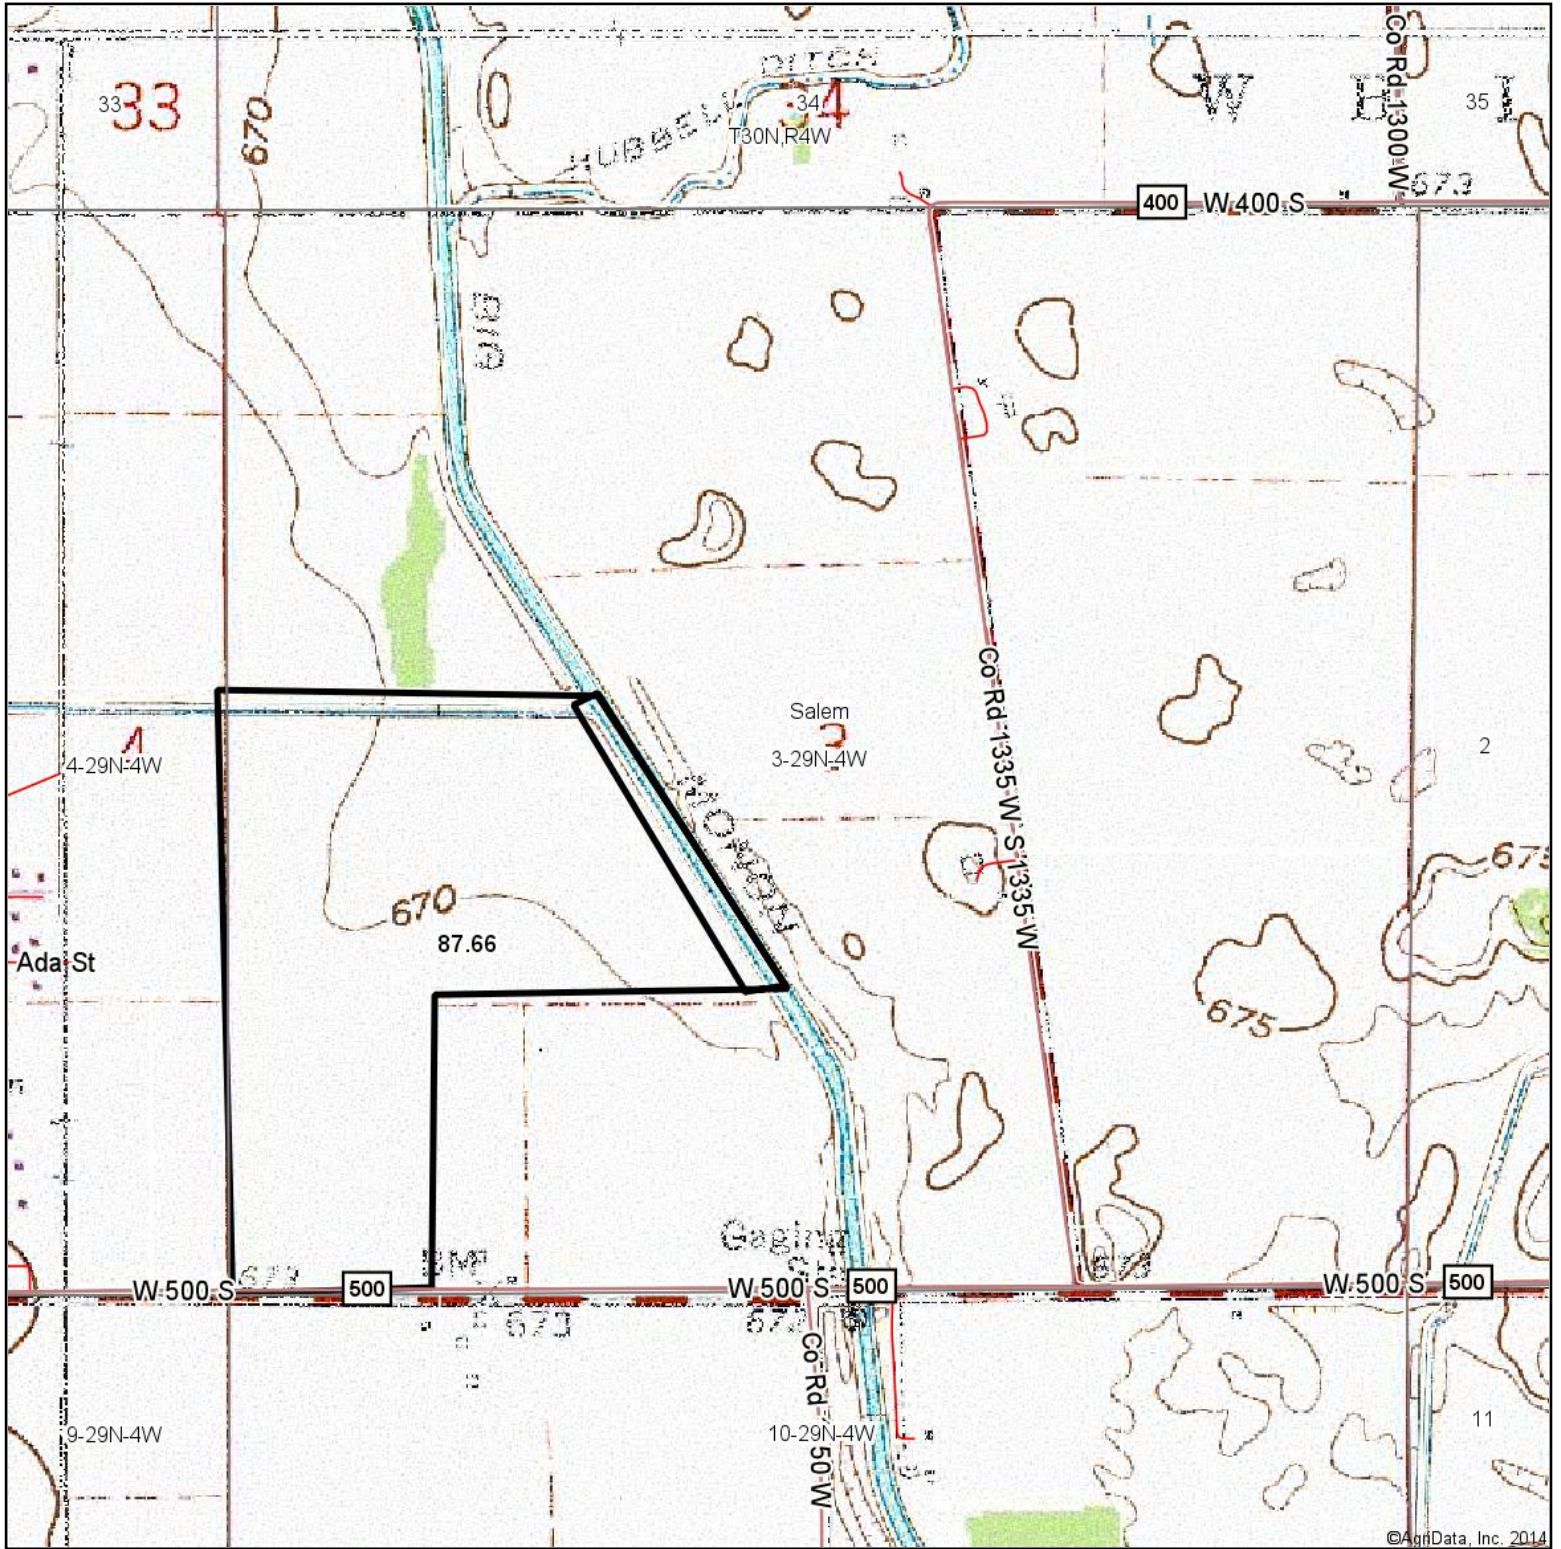

Topography Map

©AgriData, Inc. 2014

map center: 40° 59' 27.26, 86° 51' 48.24

scale: 11339

3-29N-4W
Pulaski County
Indiana

1/20/2015

Maps Provided By:

© AgriData, Inc. 2014 www.AgriDataInc.com