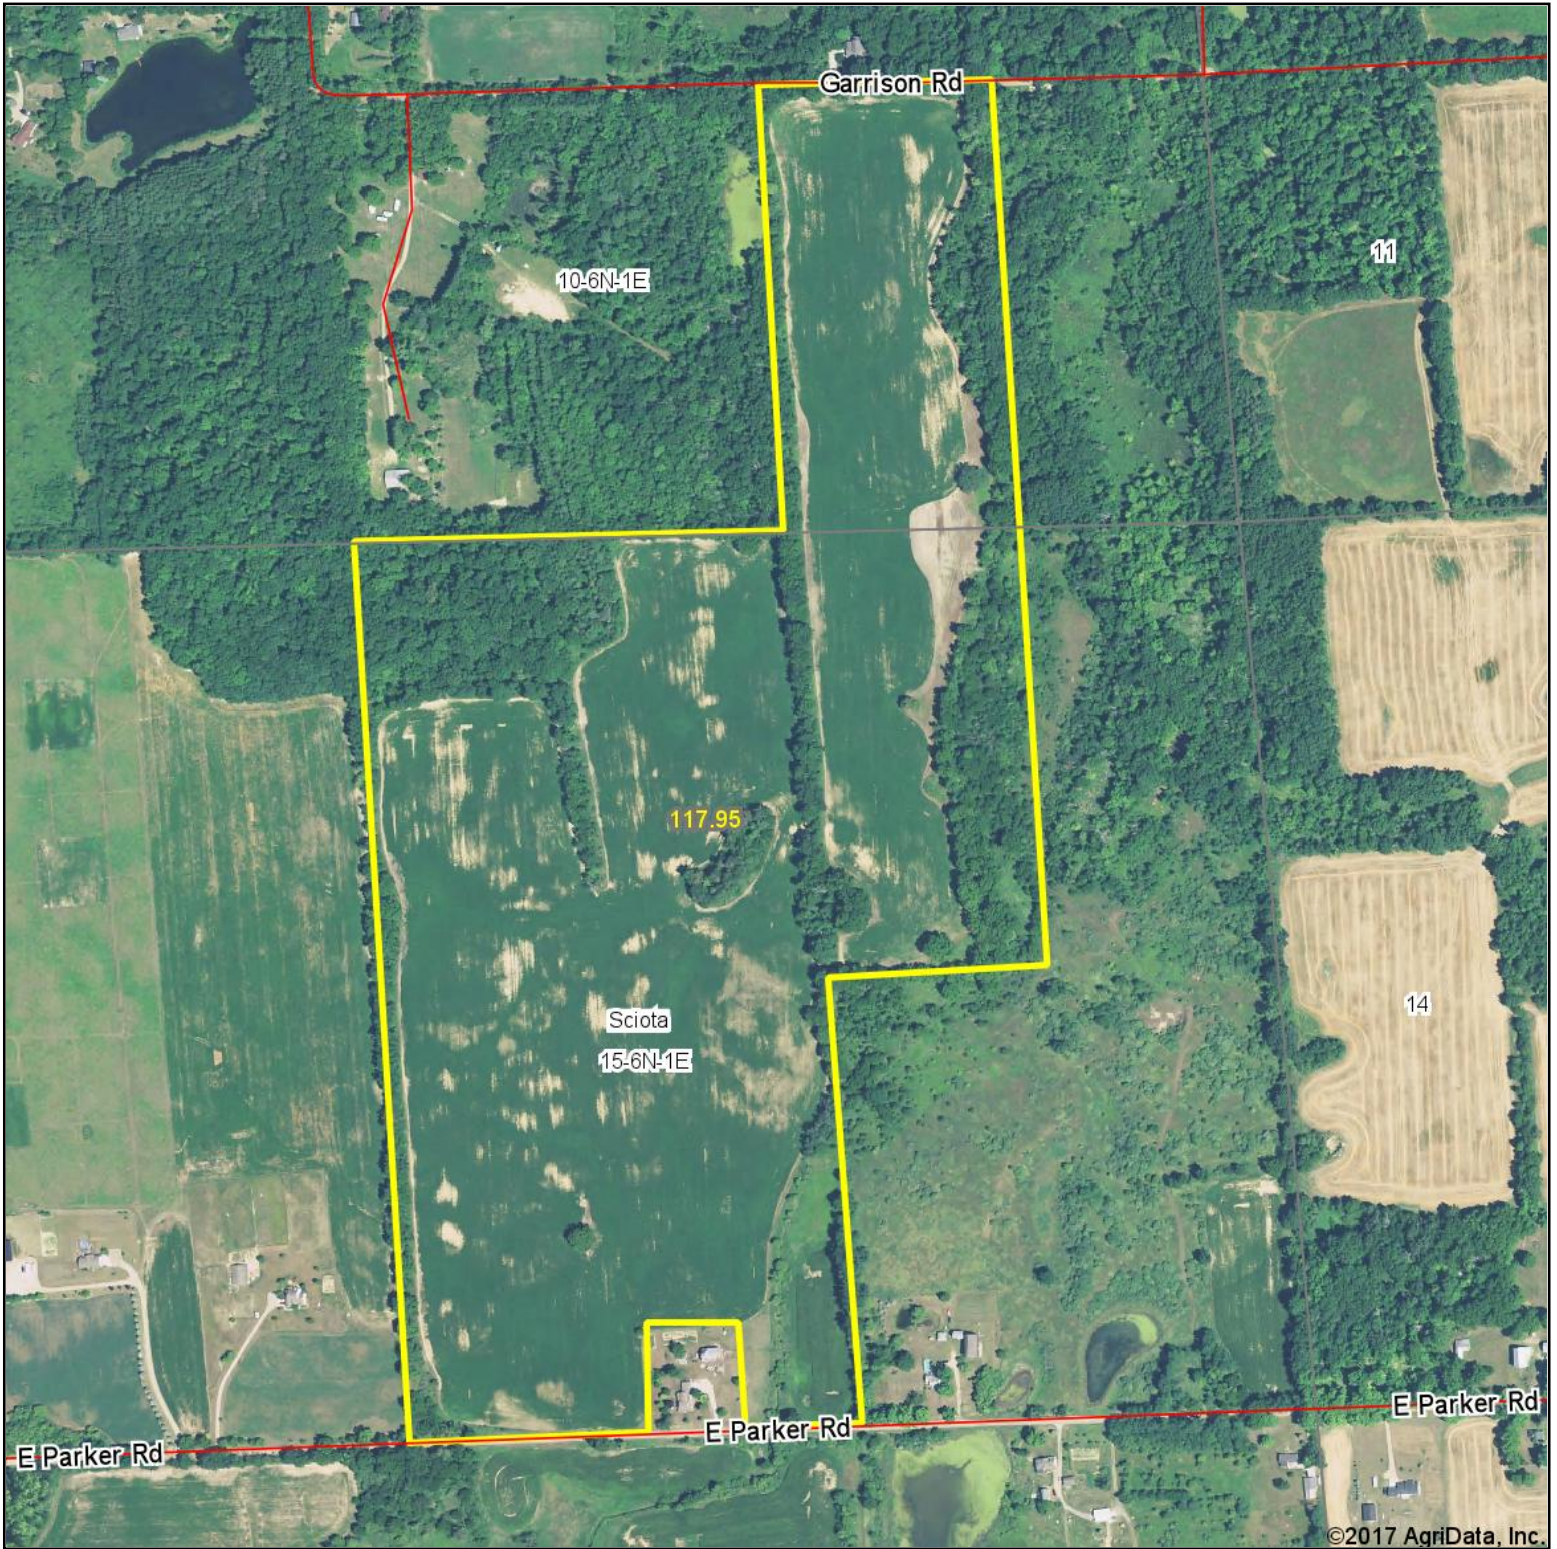

Aerial Map

©2017 AgriData, Inc.

map center: 42° 55' 4.58, -84° 19' 23.11

15-6N-1E
Shiawassee County
Michigan

5/24/2017