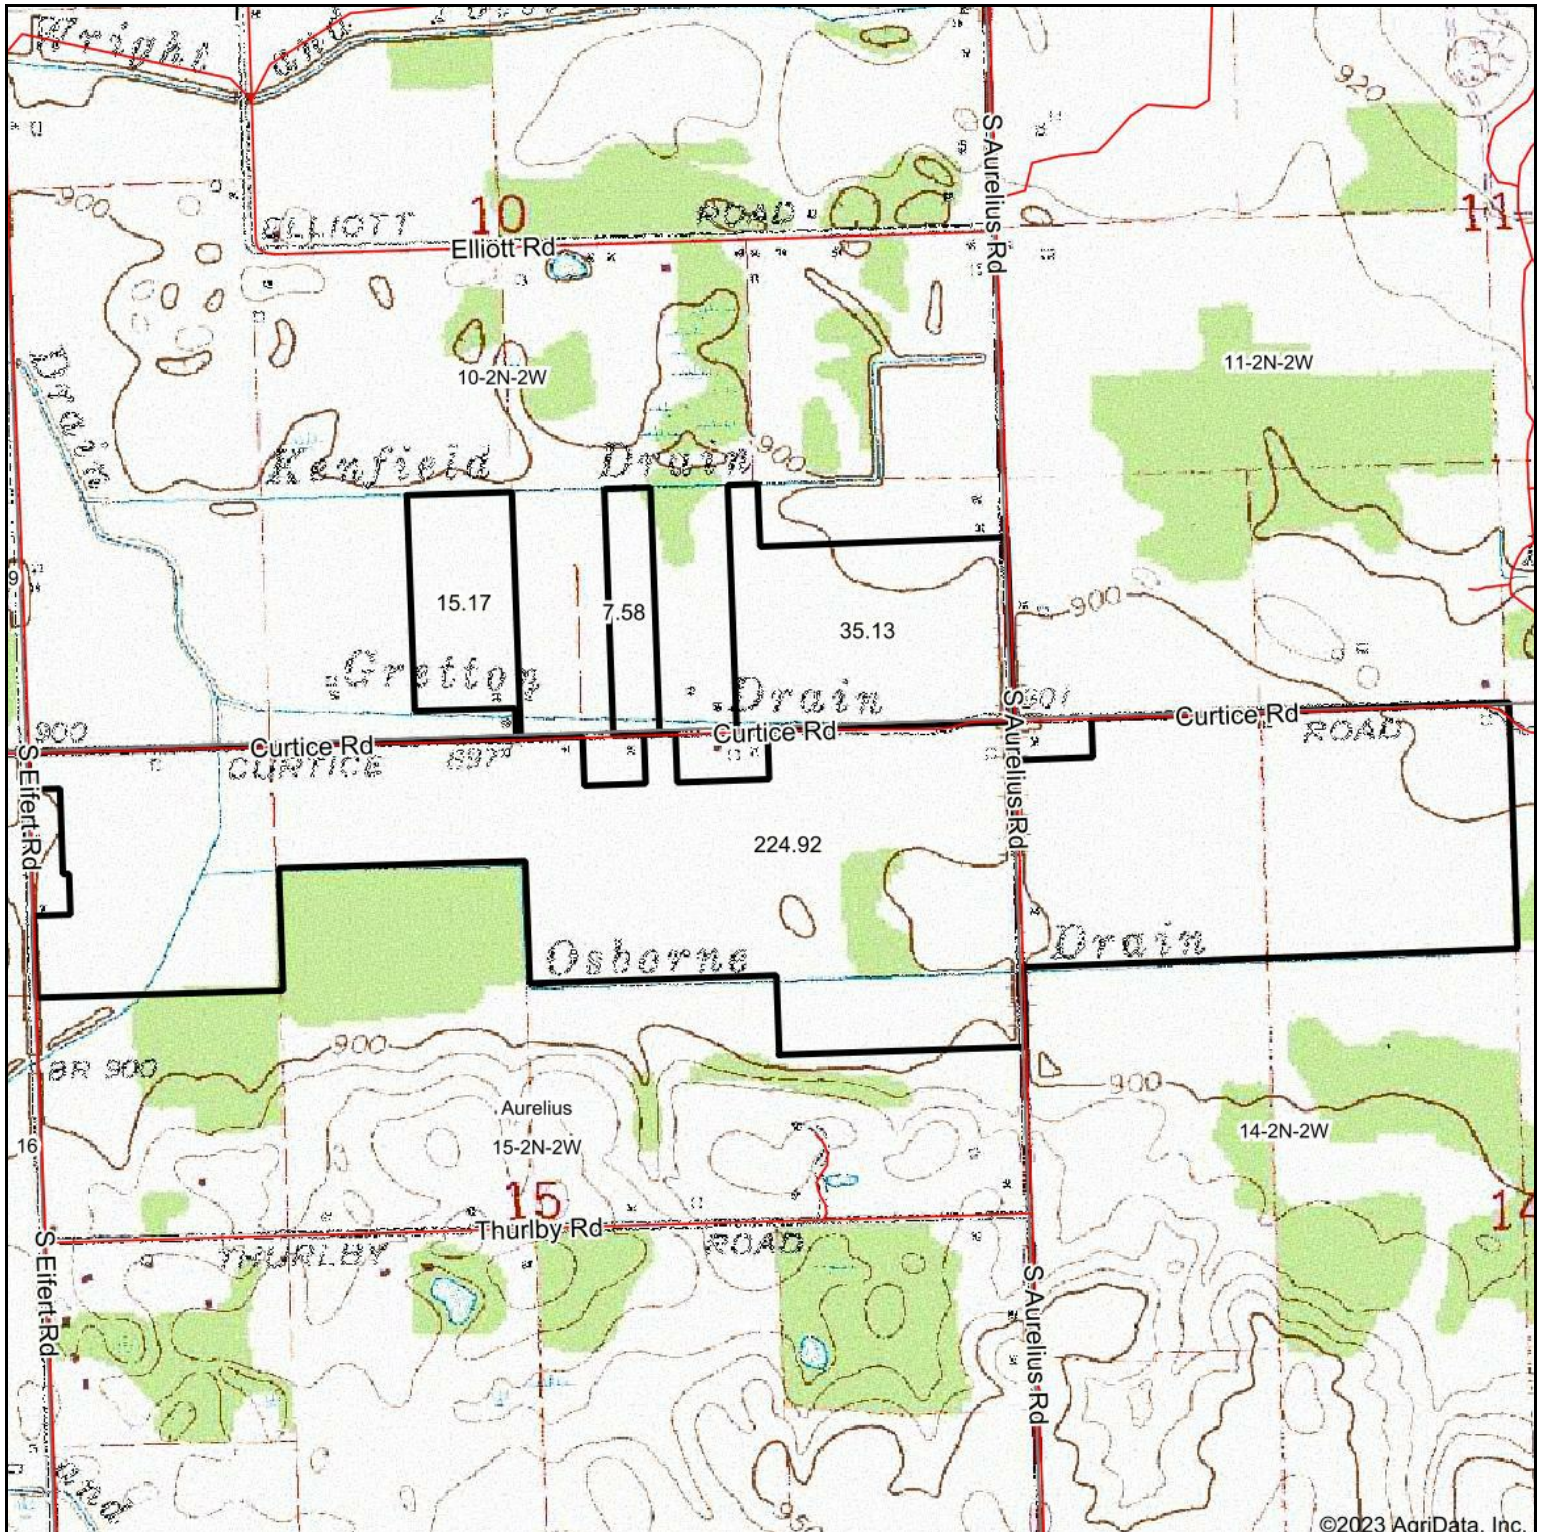

Topography Map

Map Center: 42° 34' 1.26, -84° 31' 39.64

Maps Provided By:

© AgriData, Inc. 2023 www.AgrIDataInc.com

15-2N-2W
Ingham County
Michigan

9/11/2023