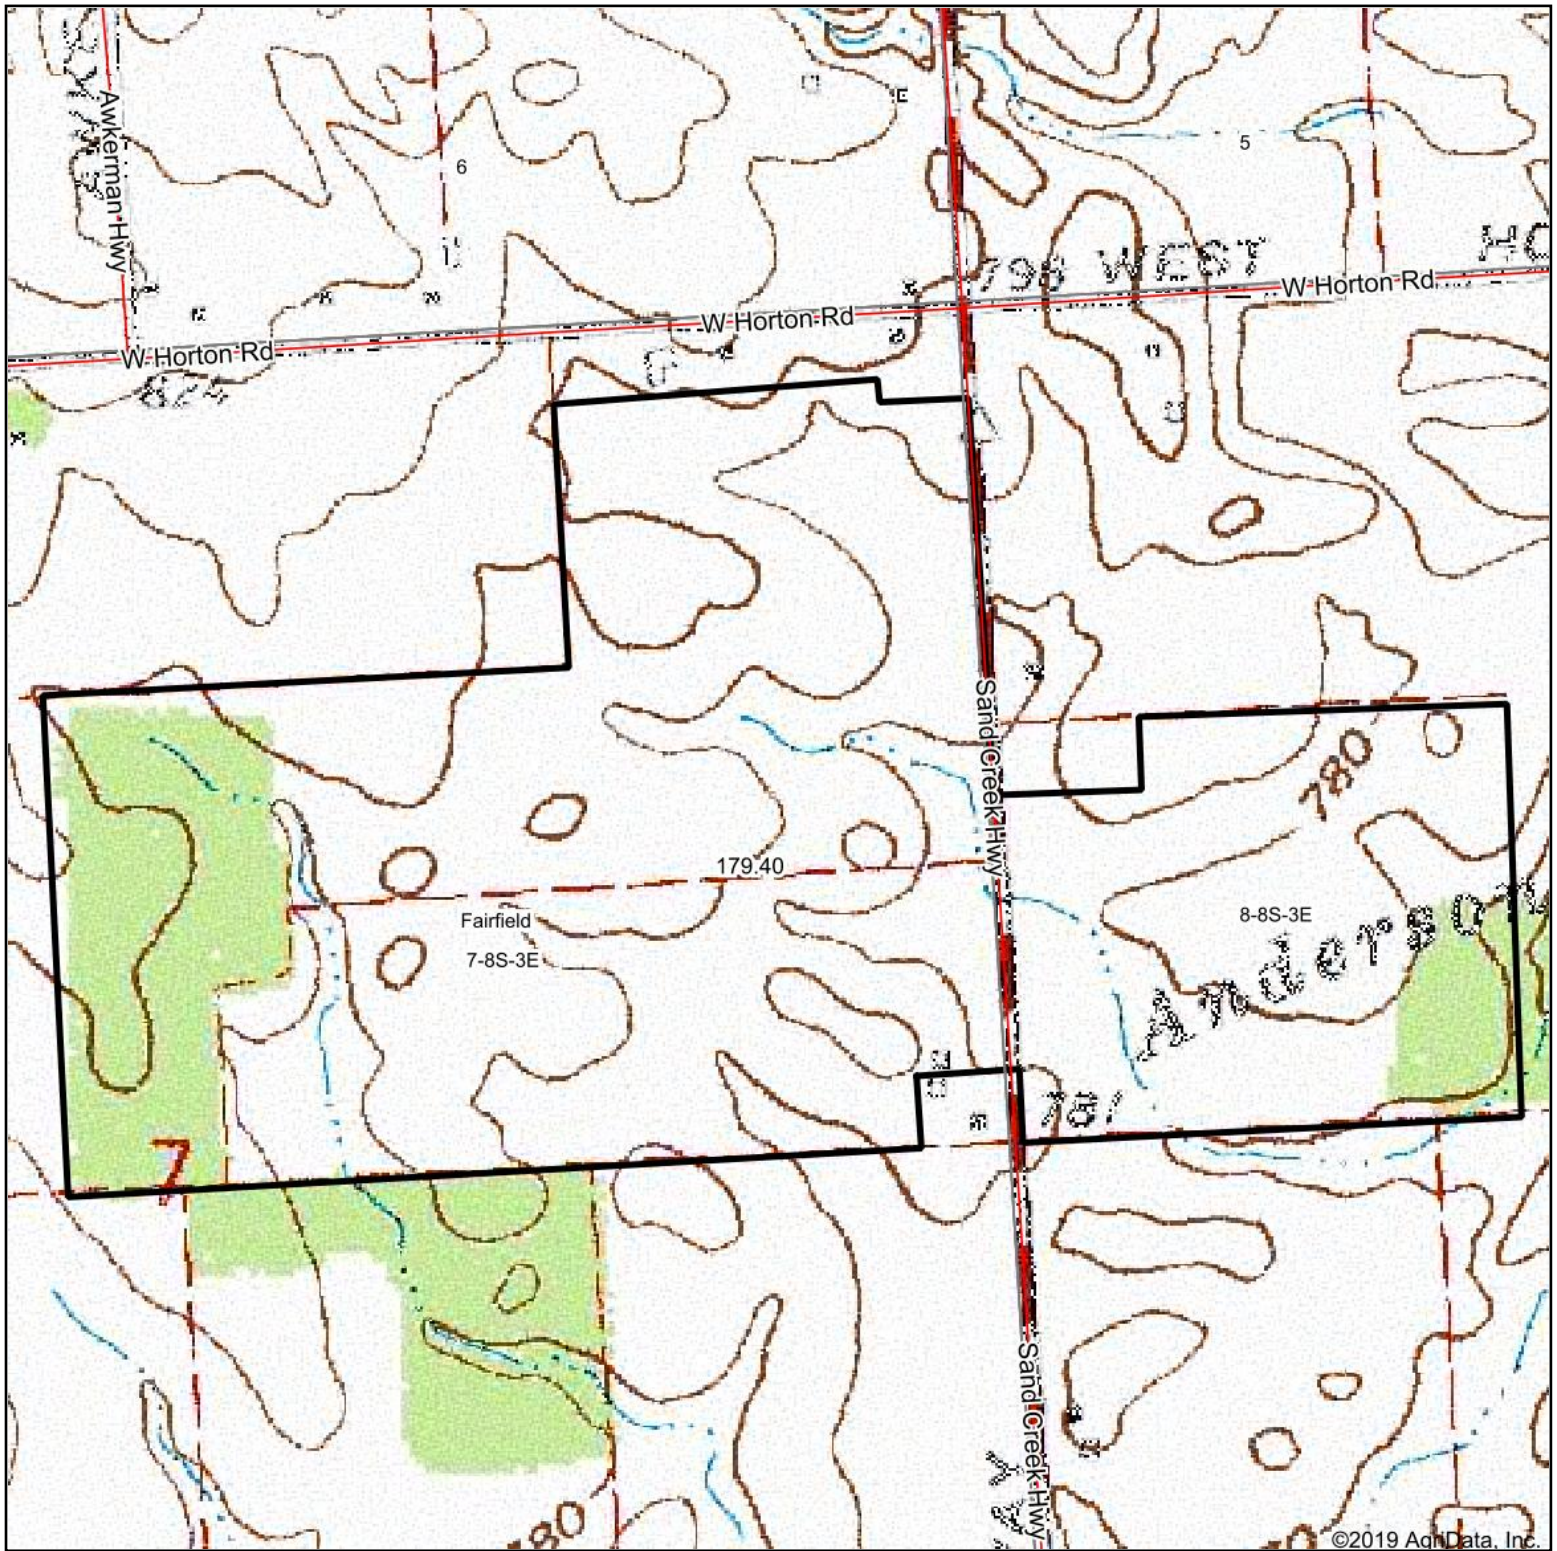

Topography Map

©2019 AgriData, Inc.

map center: 41° 47' 43.46, -84° 6' 5.52

7-8S-3E
Lenawee County
Michigan

1/20/2020