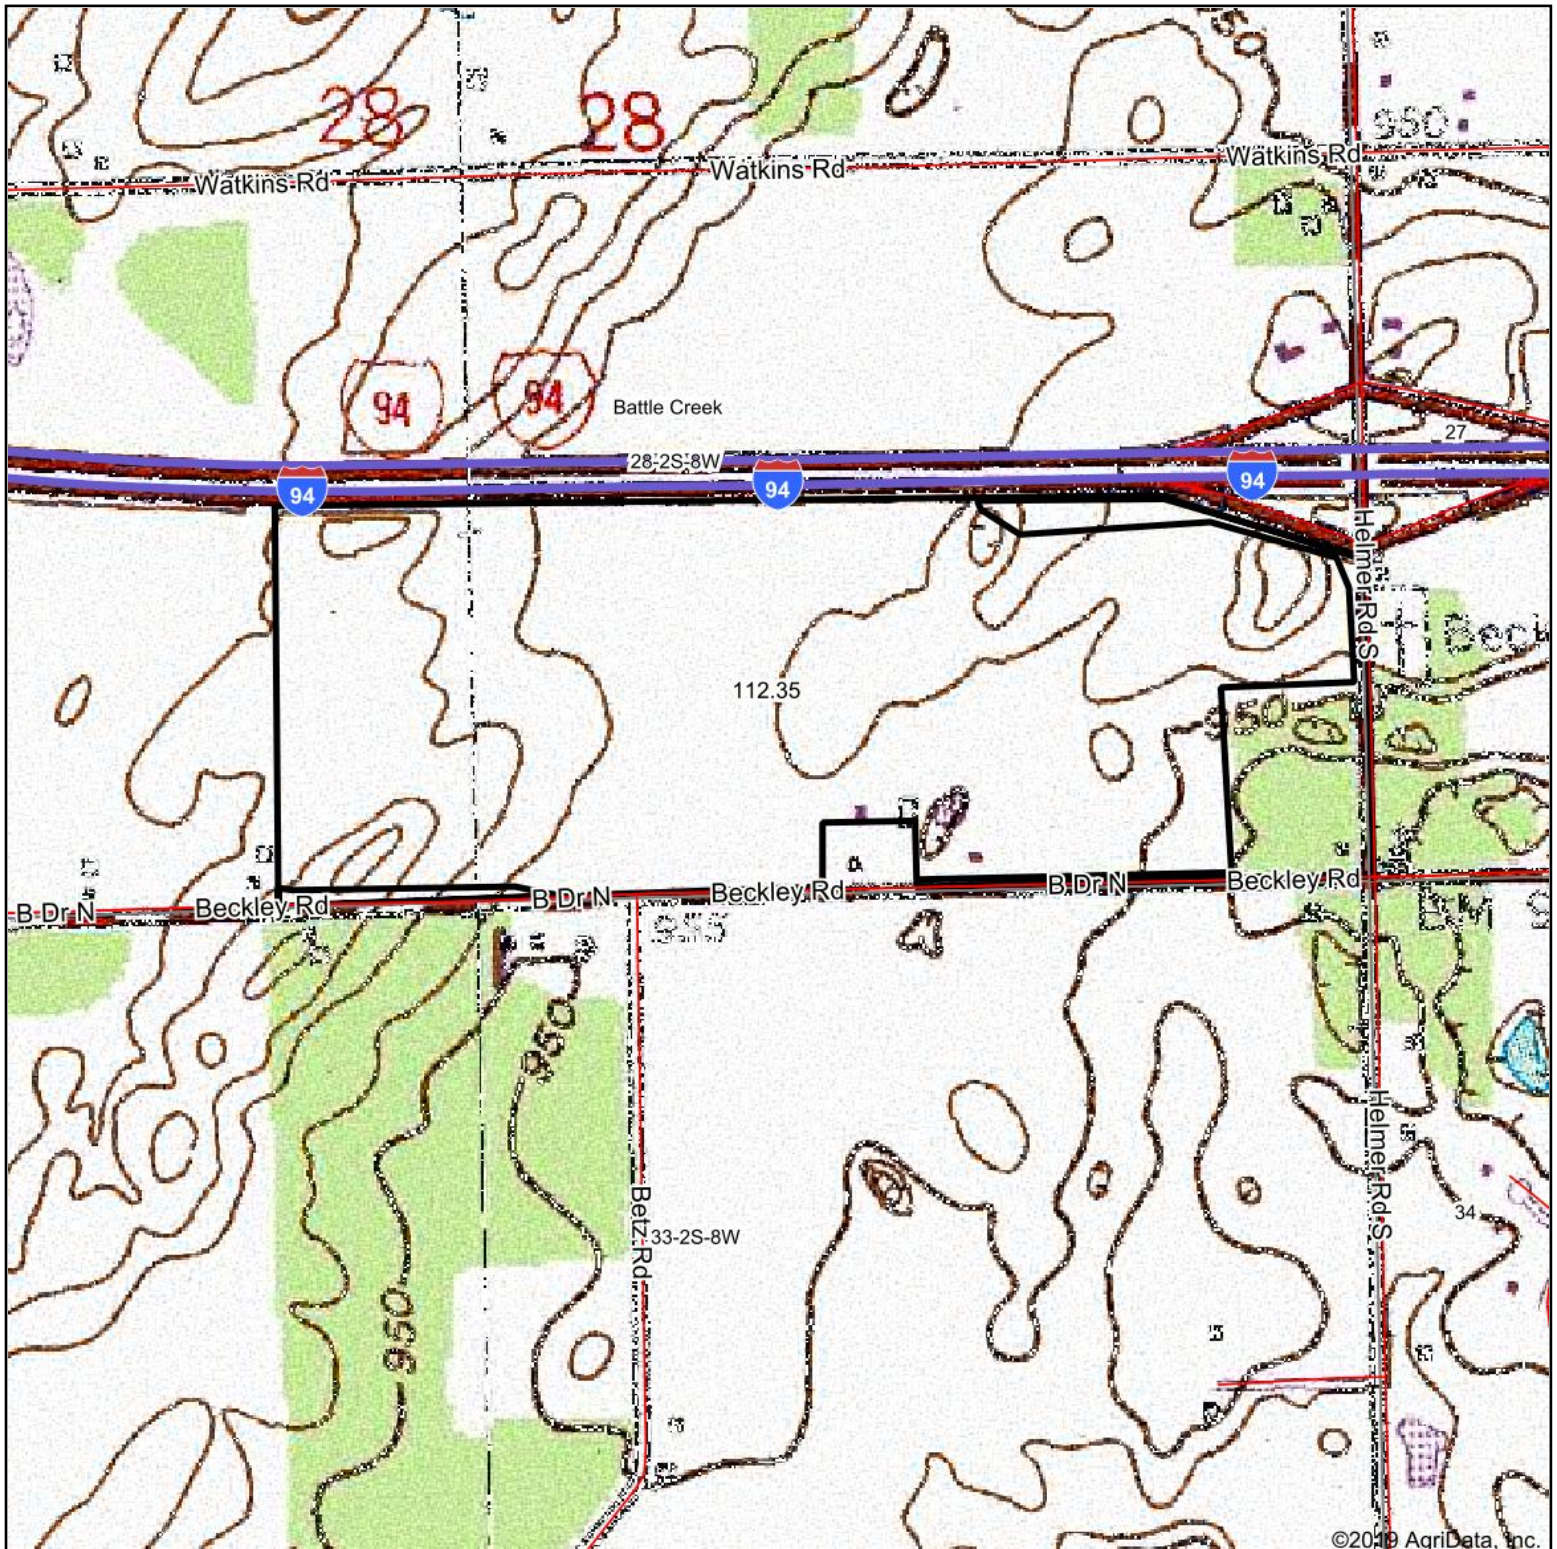

Topography Map

©2019 AgriData, Inc.

map center: 42° 15' 43.66, -85° 14' 45.34

28-2S-8W
Calhoun County
Michigan

9/10/2019