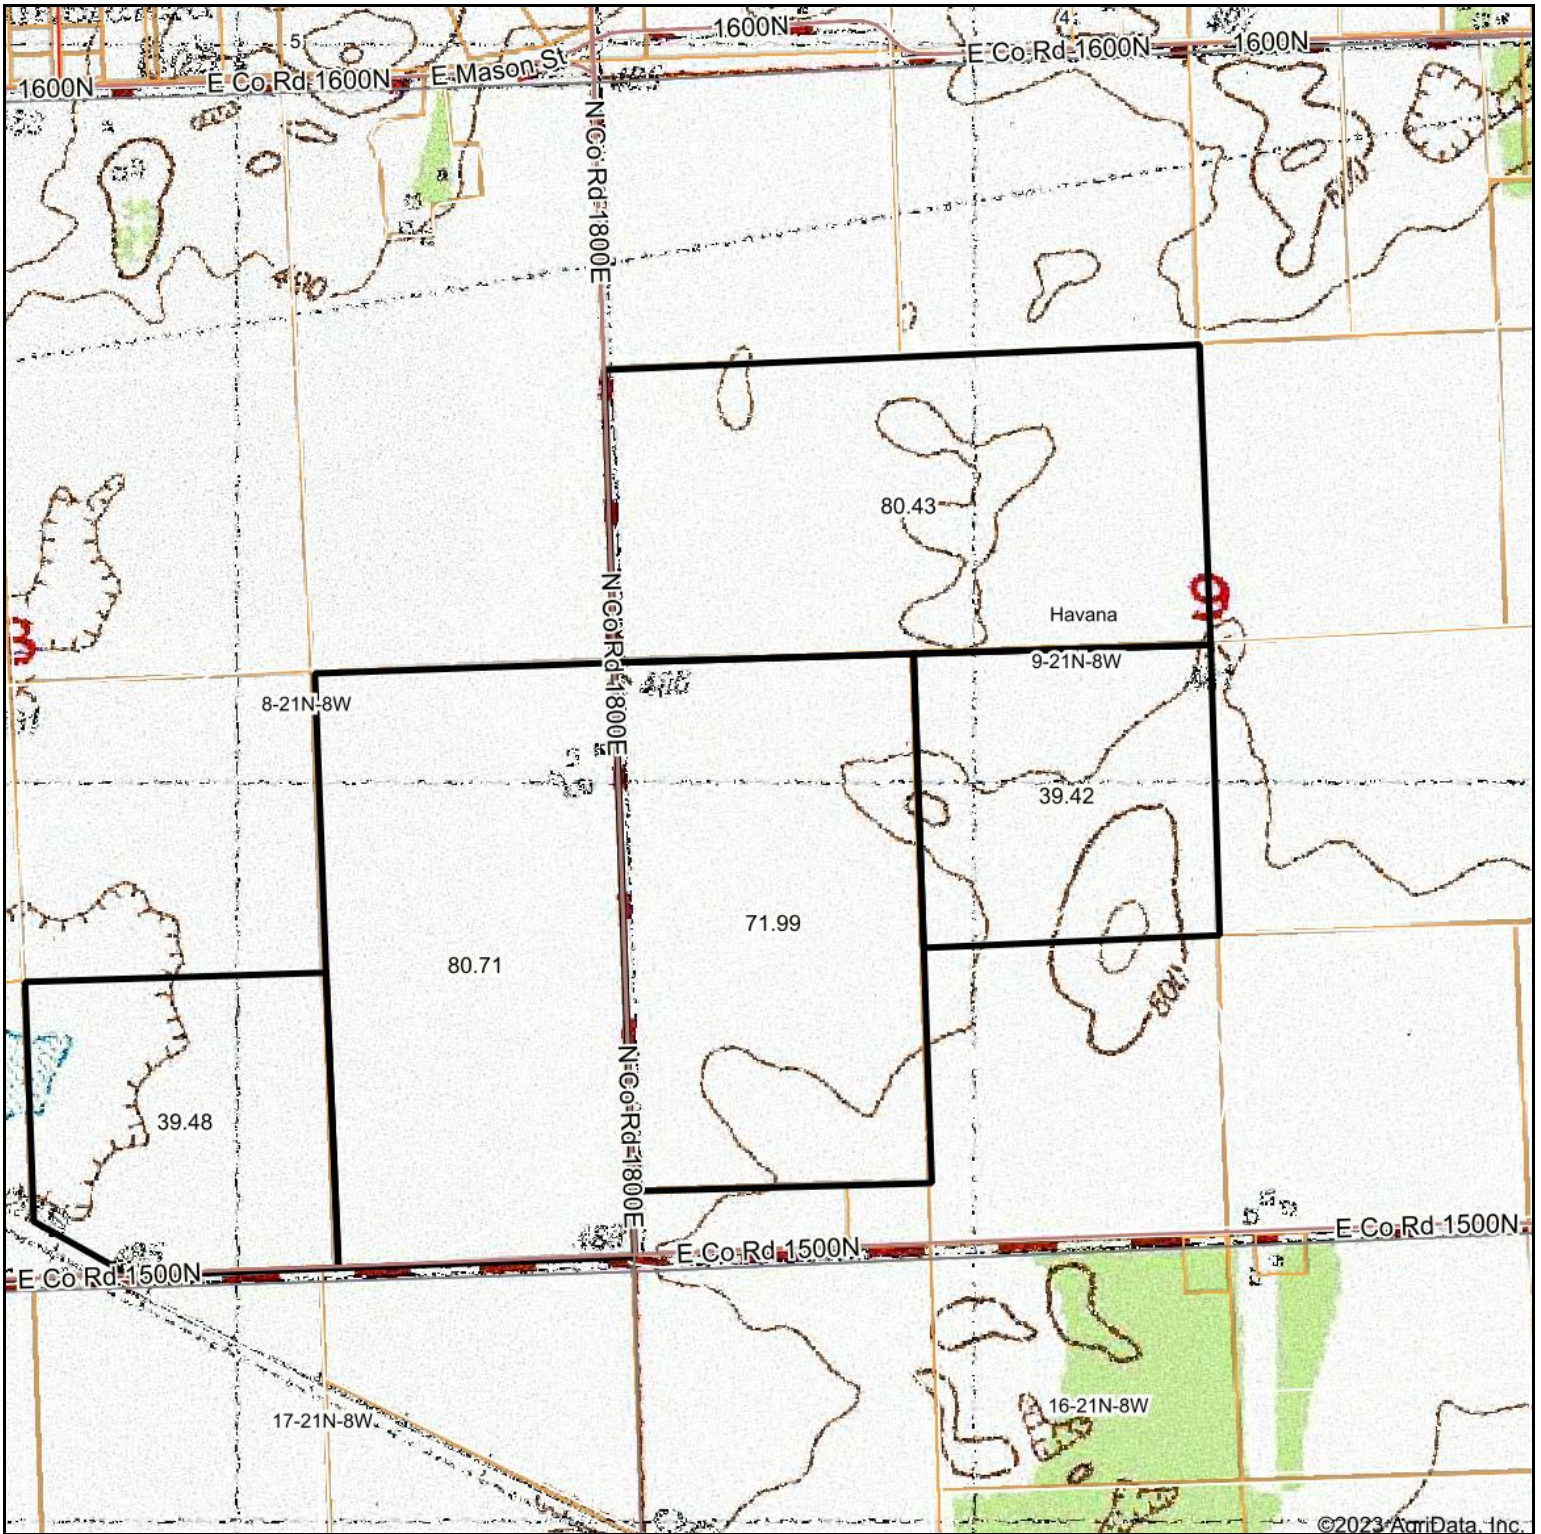

Topography Map

©2023 AgriData, Inc.

map center: 40° 16' 51.64, -90° 0' 56.53

9-21N-8W
Mason County
Illinois

Maps Provided By:

© AgriData, Inc. 2021 www.AgriDataInc.com

Field borders provided by Farm Service Agency as of 5/21/2008.