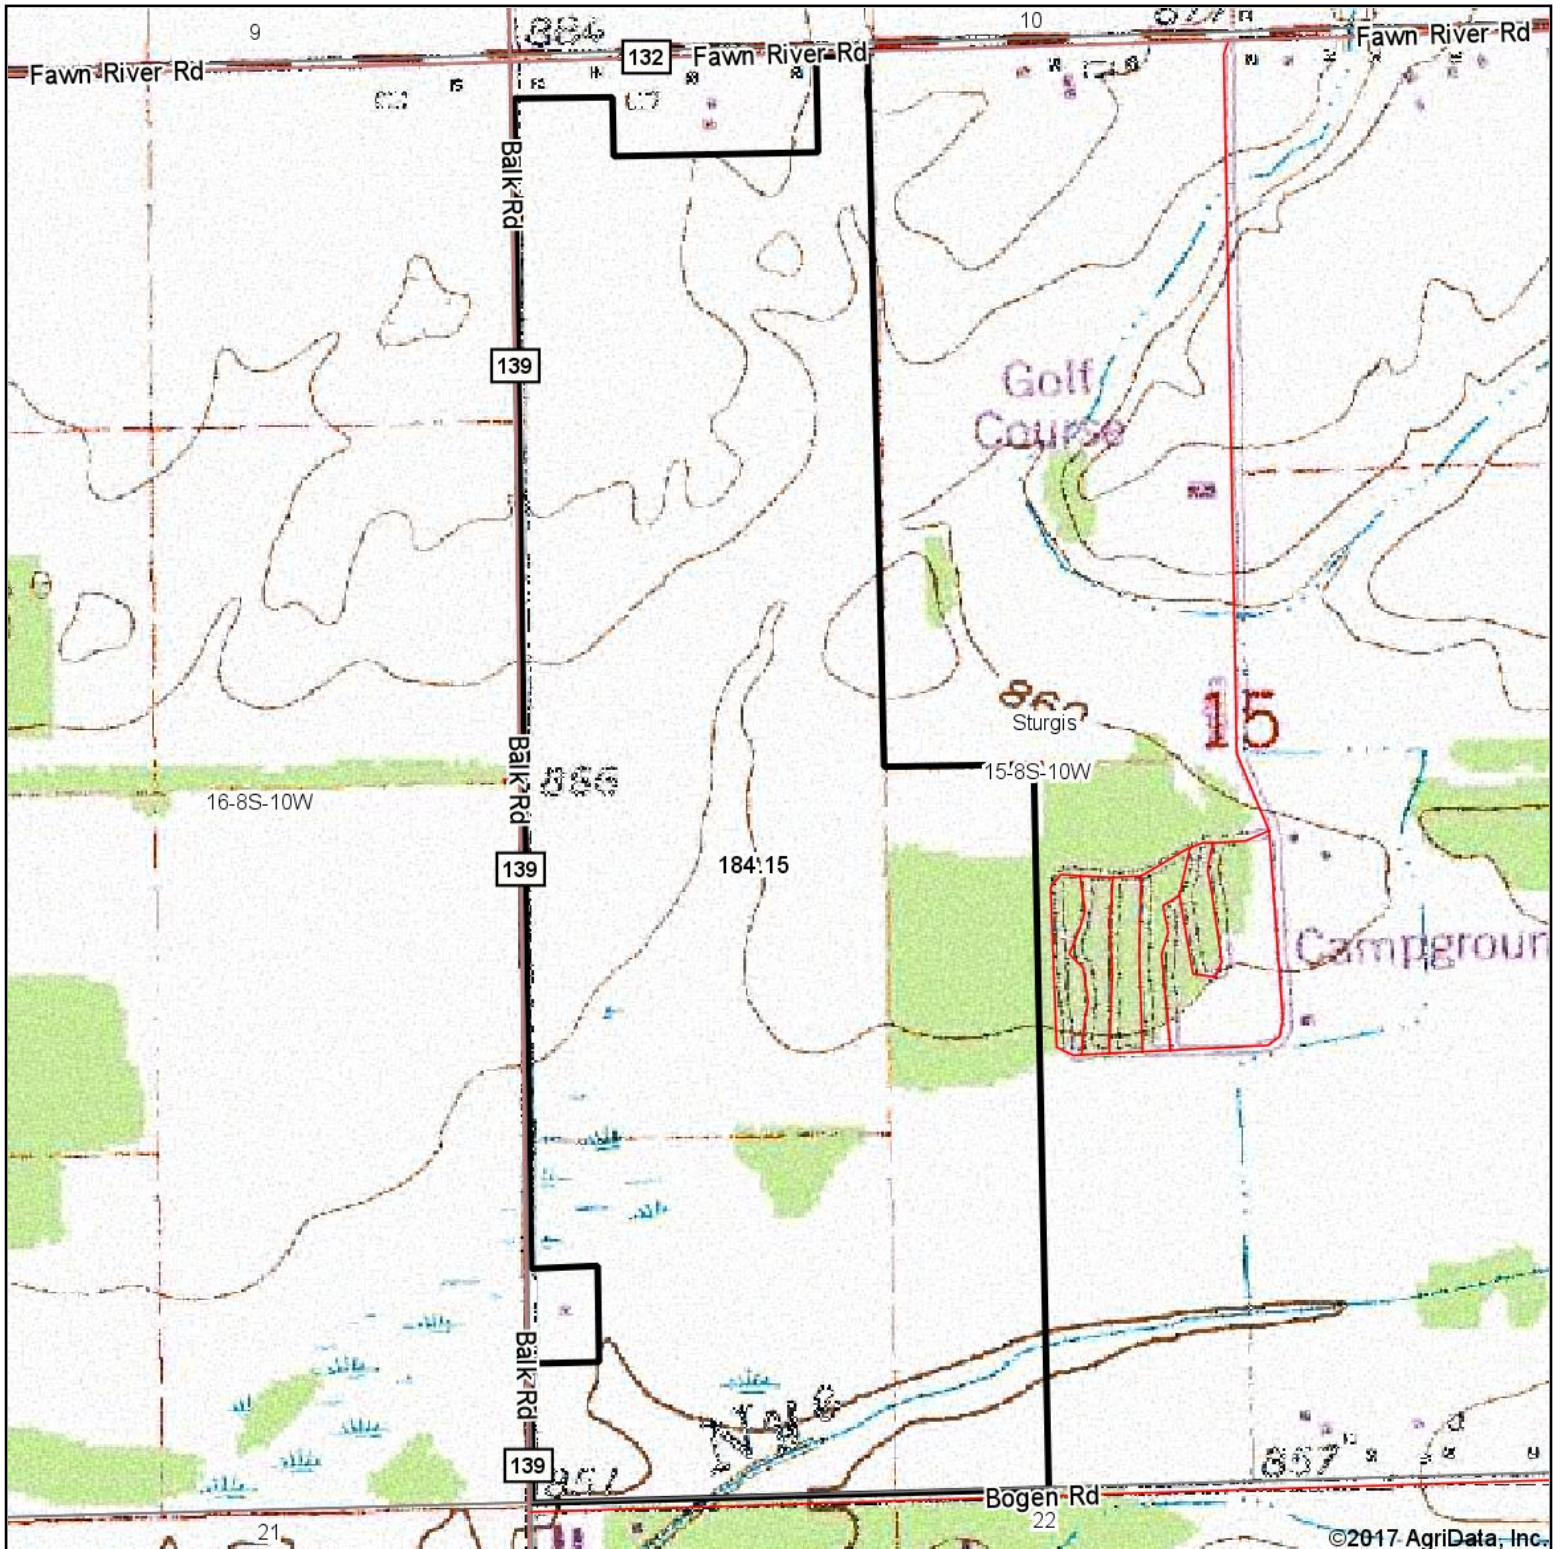

Topography Map

©2017 AgriData, Inc.

map center: 41° 46' 25.55, -85° 27' 48.84

Maps Provided By:

© AgriData, Inc. 2017

www.AgriDataInc.com

15-8S-10W
St Joseph County
Michigan

2/12/2017