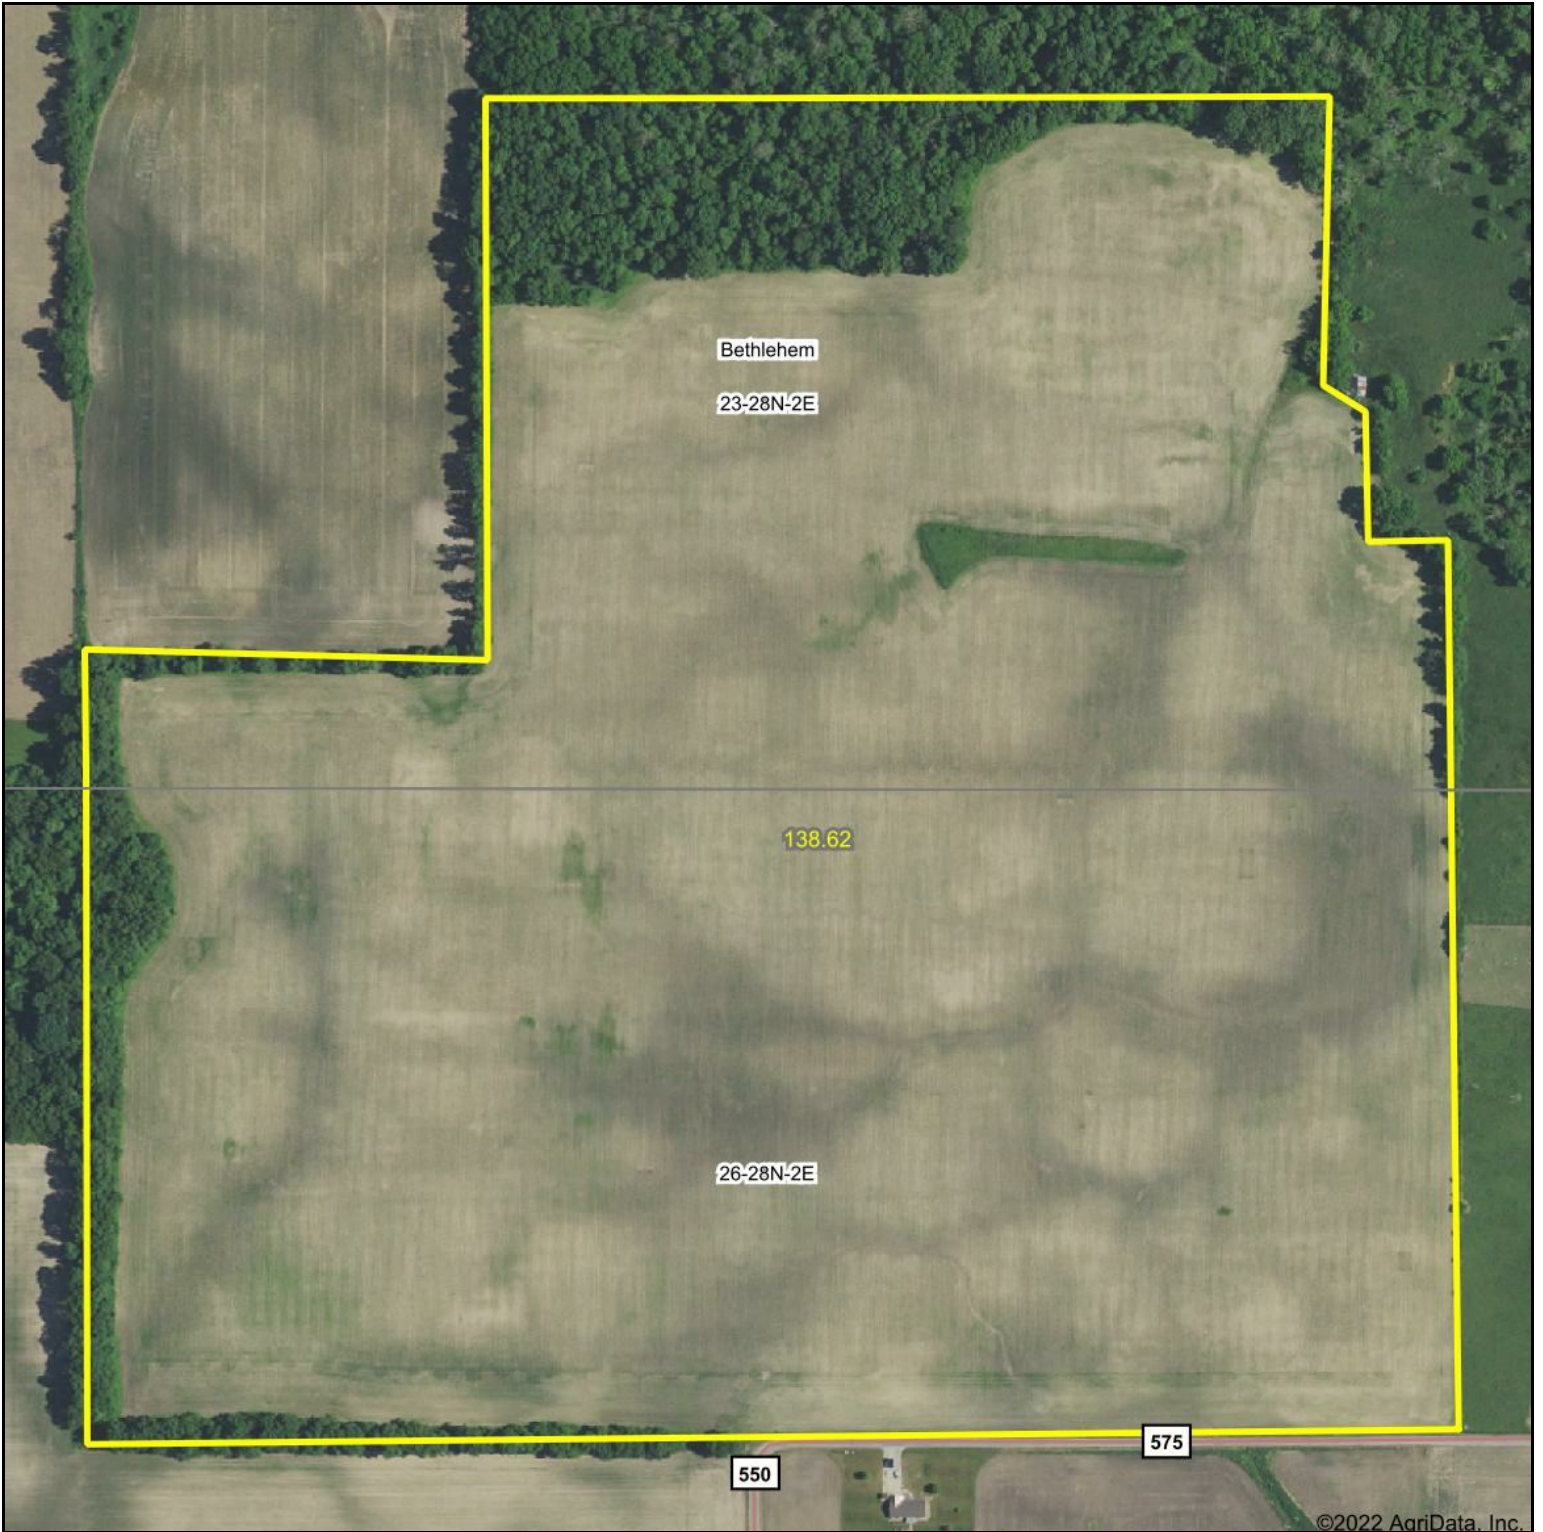

Byers

Map Center: 40° 51' 6.87, -86° 16' 13.77

23-28N-2E
Cass County
Indiana

12/16/2022