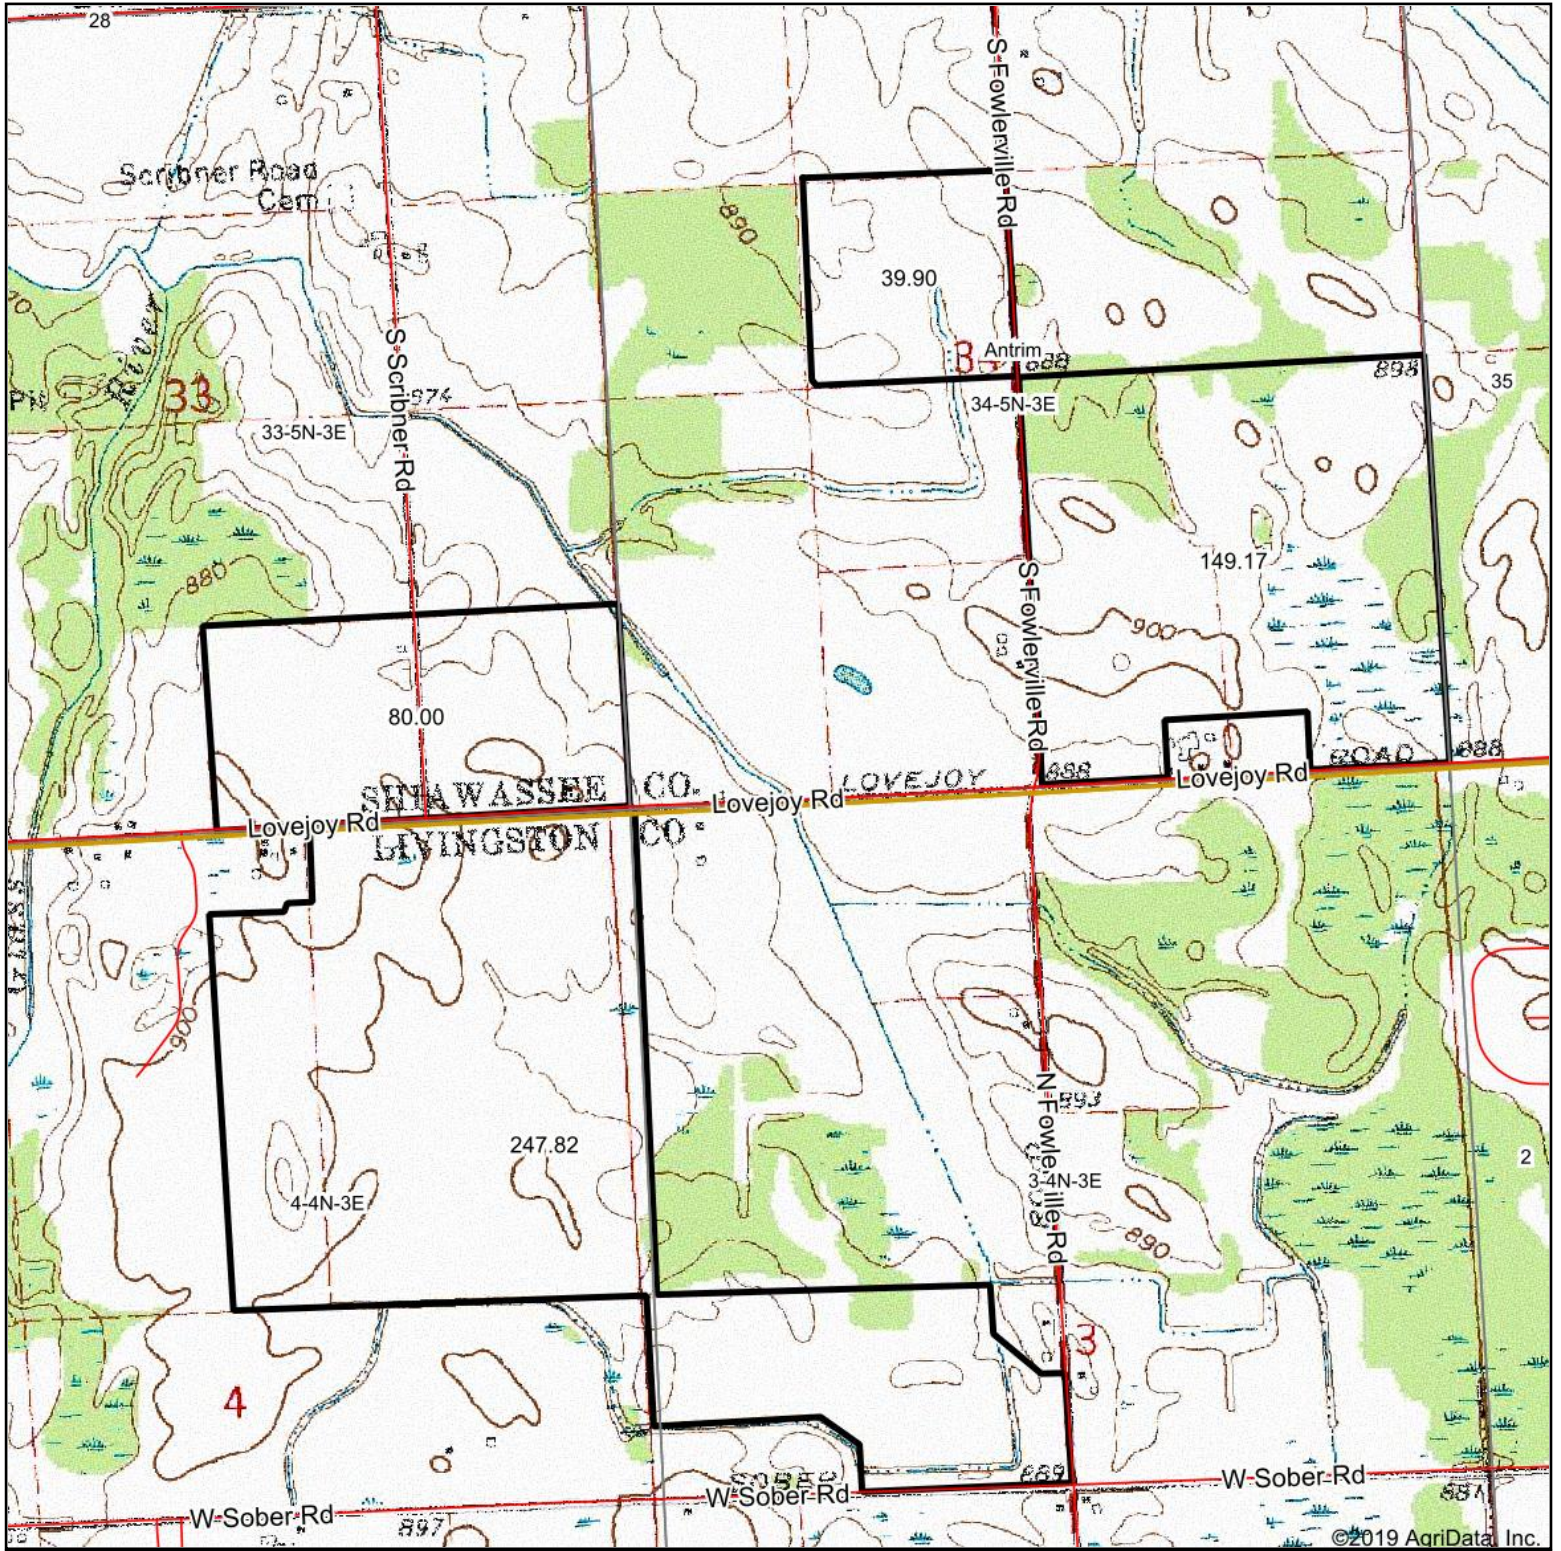

Topography Map

©2019 AgriData, Inc.

map center: 42° 46' 40.65, -84° 5' 42.8

0ft 1417ft 2835ft

Maps Provided By:

© AgriData, Inc. 2019

www.AgrIDataInc.com

34-5N-3E
Shiawassee County
Michigan

3/18/2019