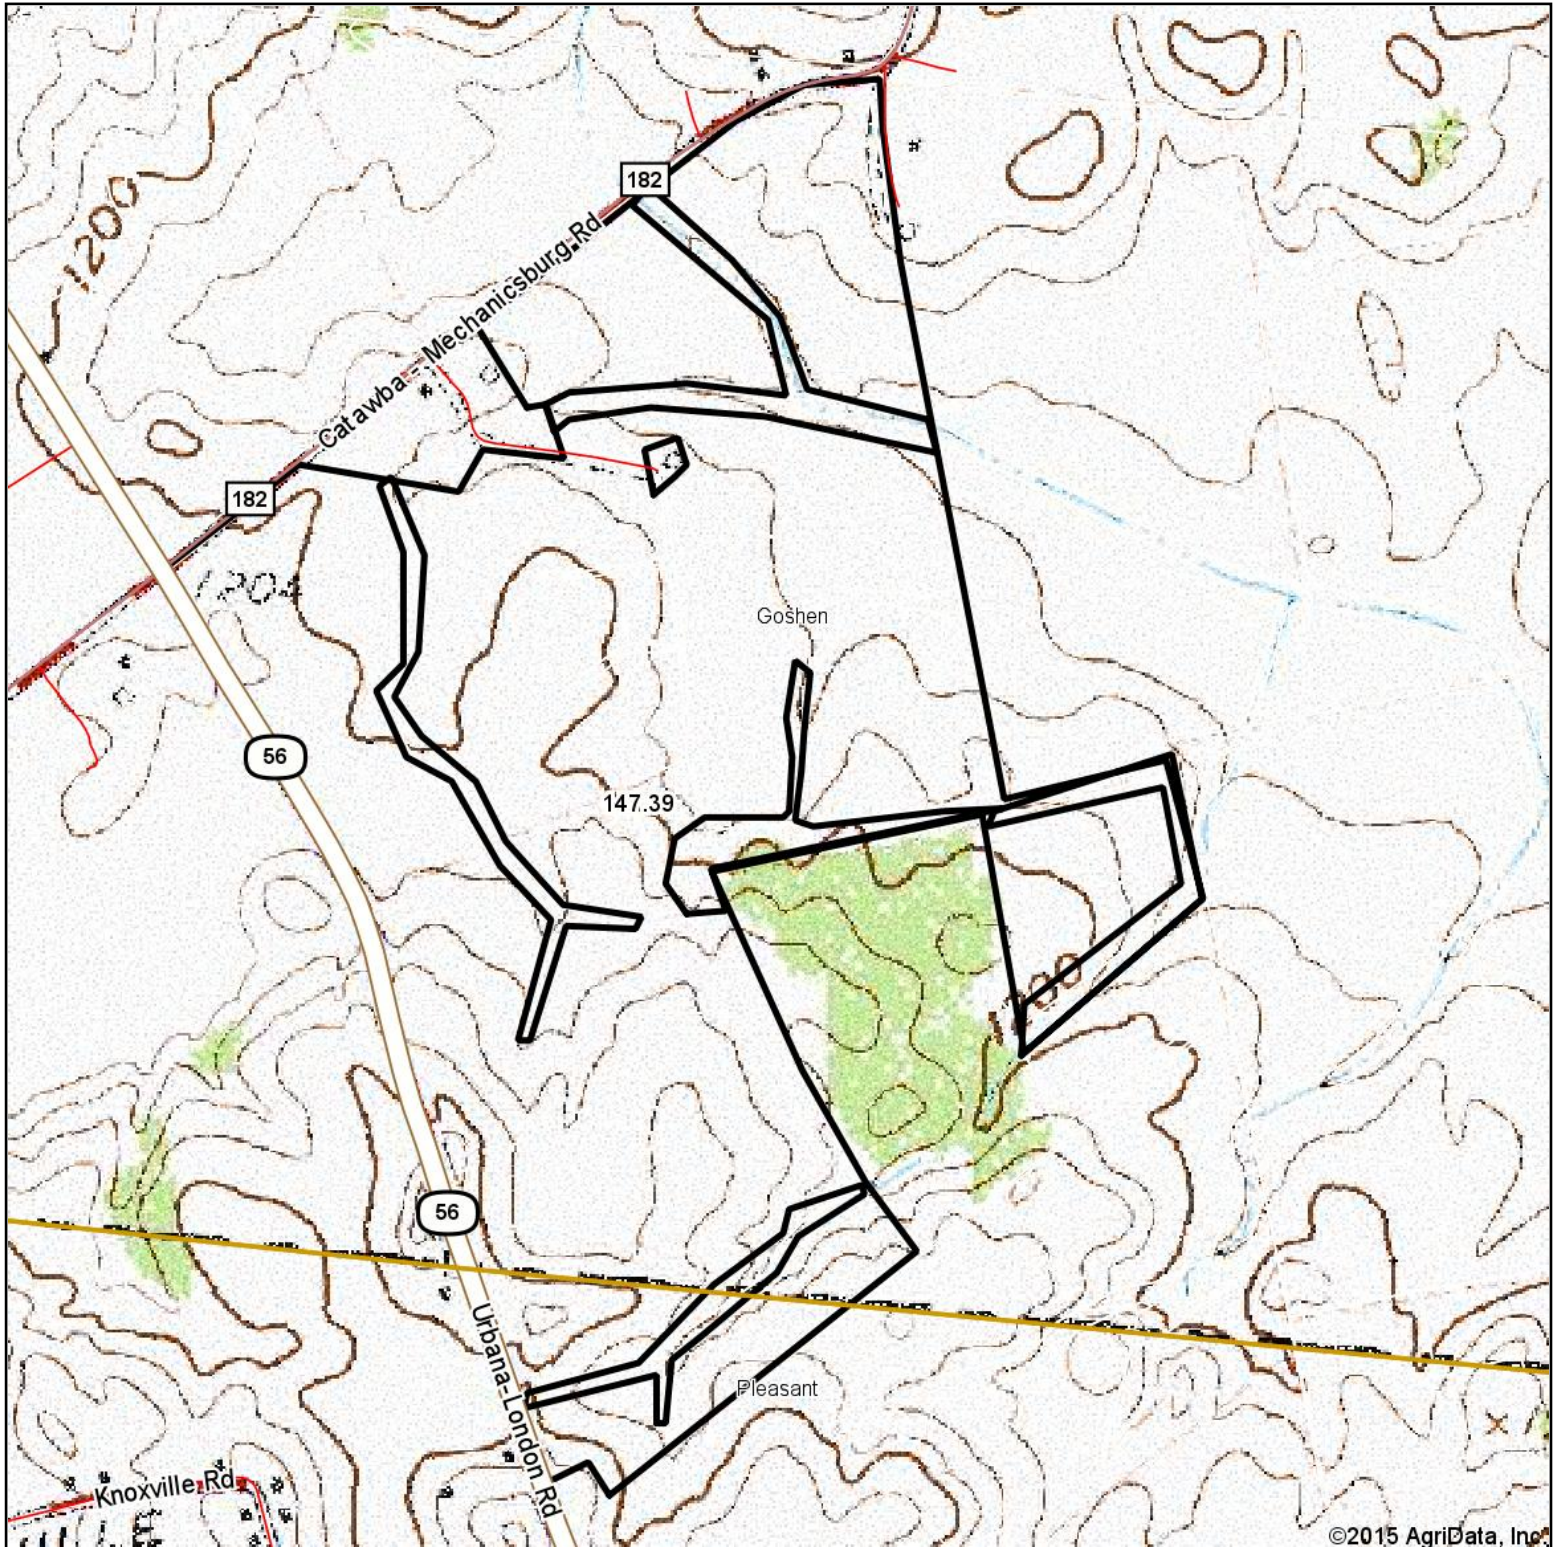

Topography Map

©2015 AgriData, Inc.

map center: 40° 1' 5.41", 83° 34' 45.01"

Maps Provided By:

CUSTOMIZED ONLINE MAPPING
© AgriData, Inc. 2015 www.AgriDataInc.com

Champaign County
Ohio

12/9/2015

Topography Map

©2015 AgriData, Inc.

map center: 40° 4' 15.83, 83° 51' 7.9

14-4E-11N
Champaign County
Ohio

12/9/2015

Maps Provided By:

CUSTOMIZED ONLINE MAPPING
© AgriData, Inc. 2015 www.AgriDataInc.com