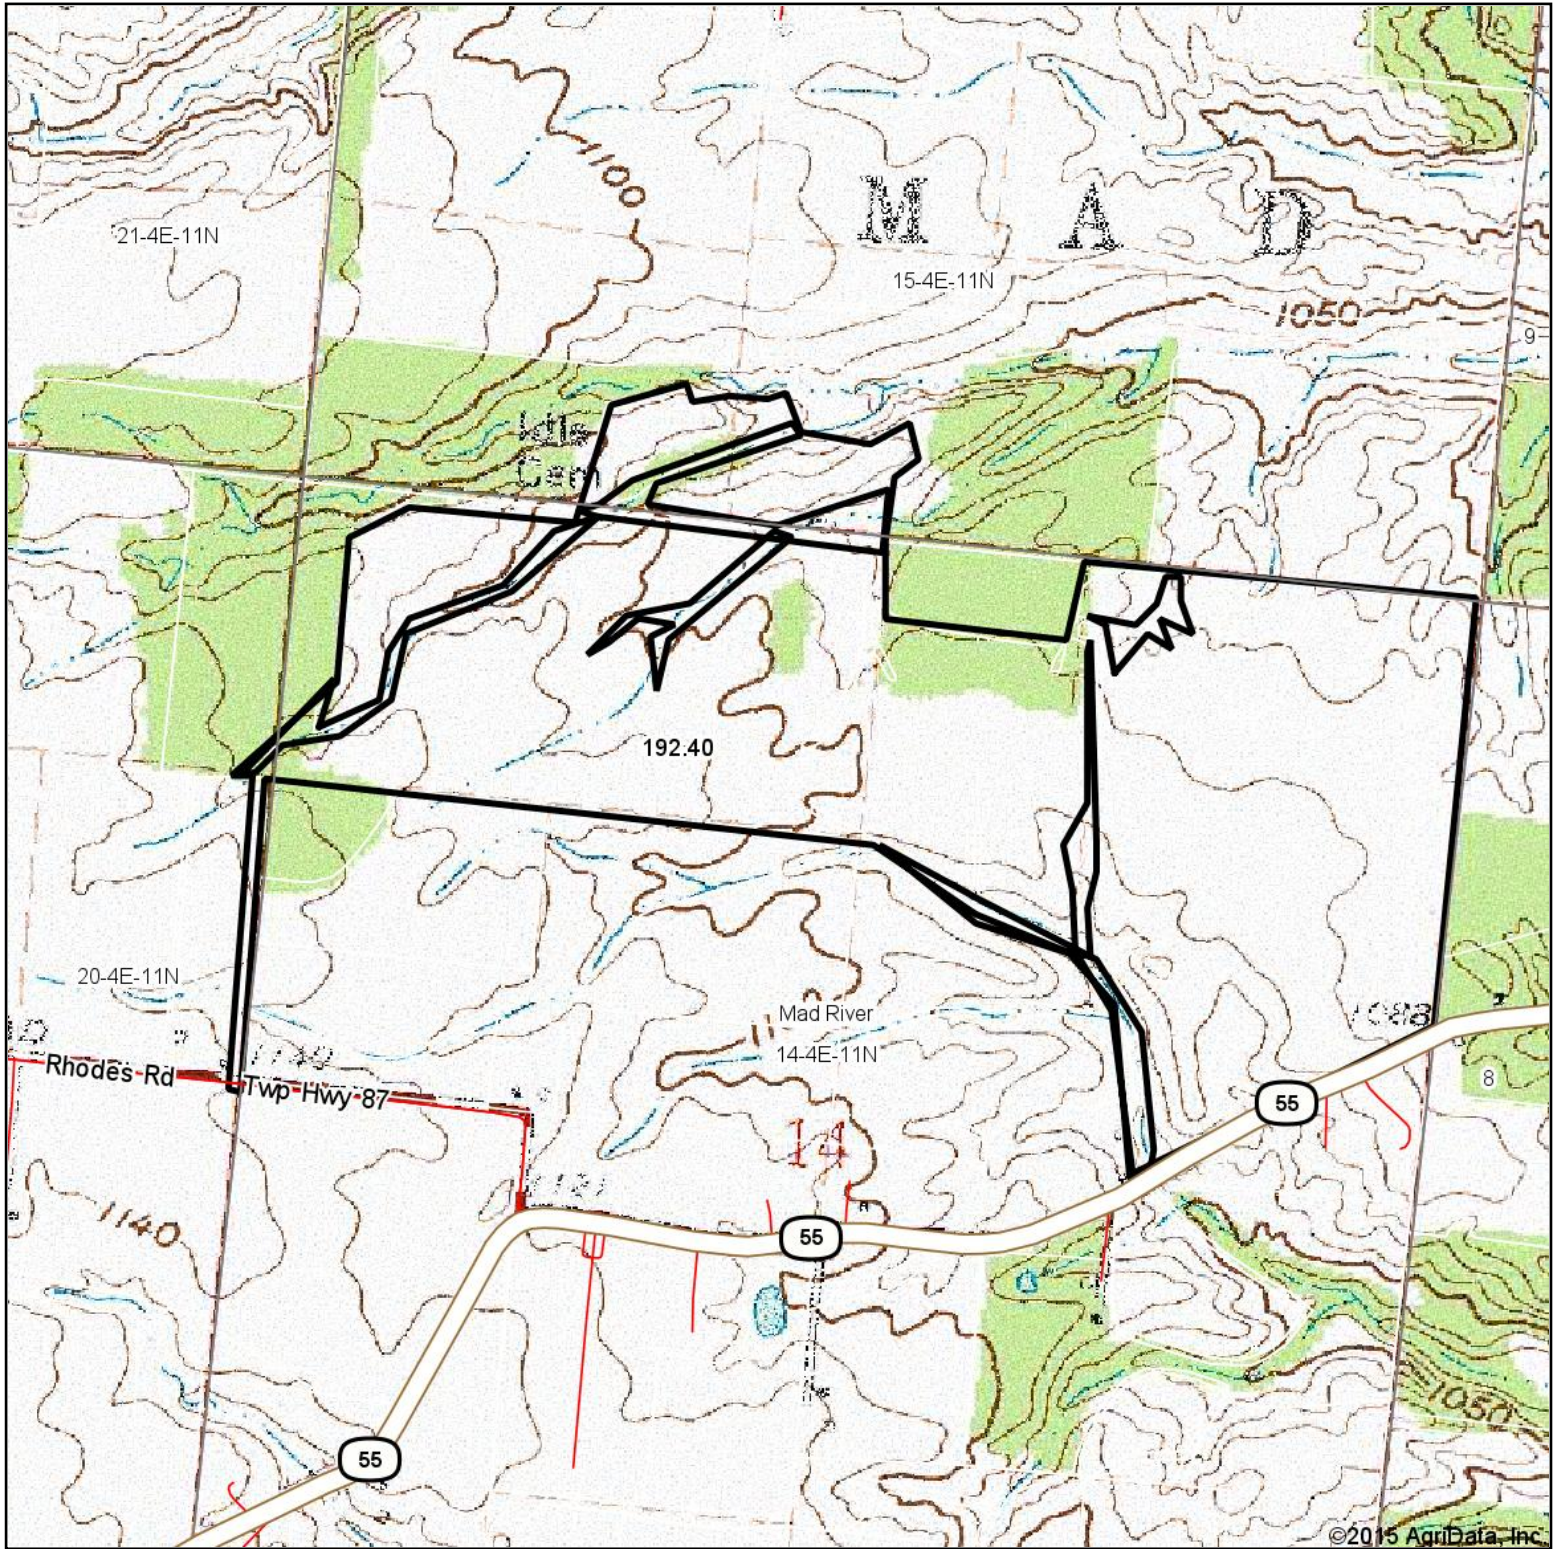

Topography Map

©2015 AgriData, Inc.

map center: 40° 1' 5.41", 83° 34' 45.01"

Maps Provided By:

CUSTOMIZED ONLINE MAPPING
© AgriData, Inc. 2015 www.AgriDataInc.com

Champaign County
Ohio

12/9/2015

Topography Map

©2015 AgriData, Inc.

map center: 40° 4' 15.83, 83° 51' 7.9

14-4E-11N
Champaign County
Ohio

12/9/2015

Maps Provided By:

CUSTOMIZED ONLINE MAPPING
© AgriData, Inc. 2015 www.AgriDataInc.com