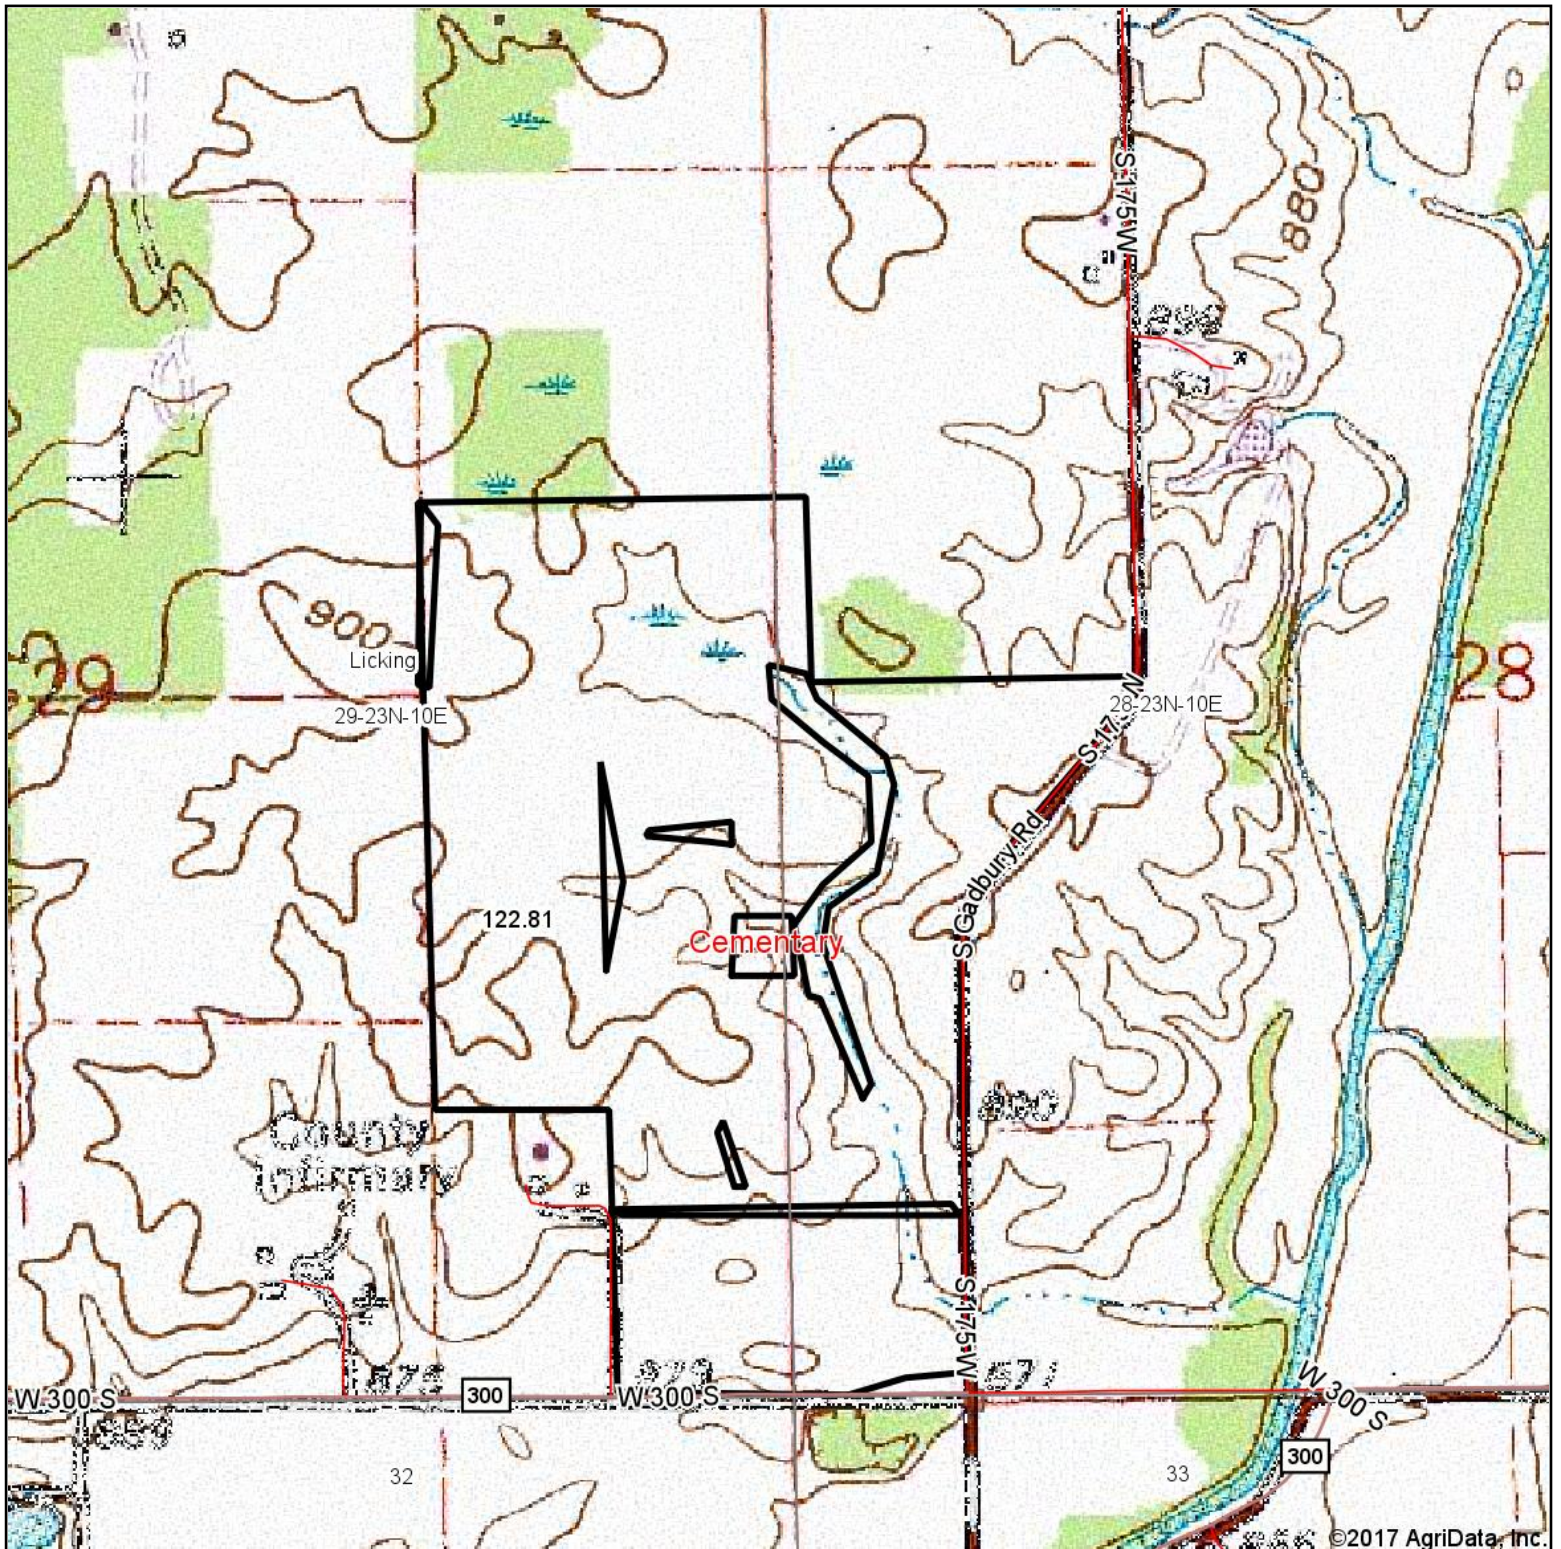

Topography Map

©2017 AgriData, Inc.

map center: 40° 24' 48.66, -85° 24' 28.98

29-23N-10E
Blackford County
Indiana

2/23/2017

Maps Provided By:

© AgriData, Inc. 2017

www.AgriDataInc.com