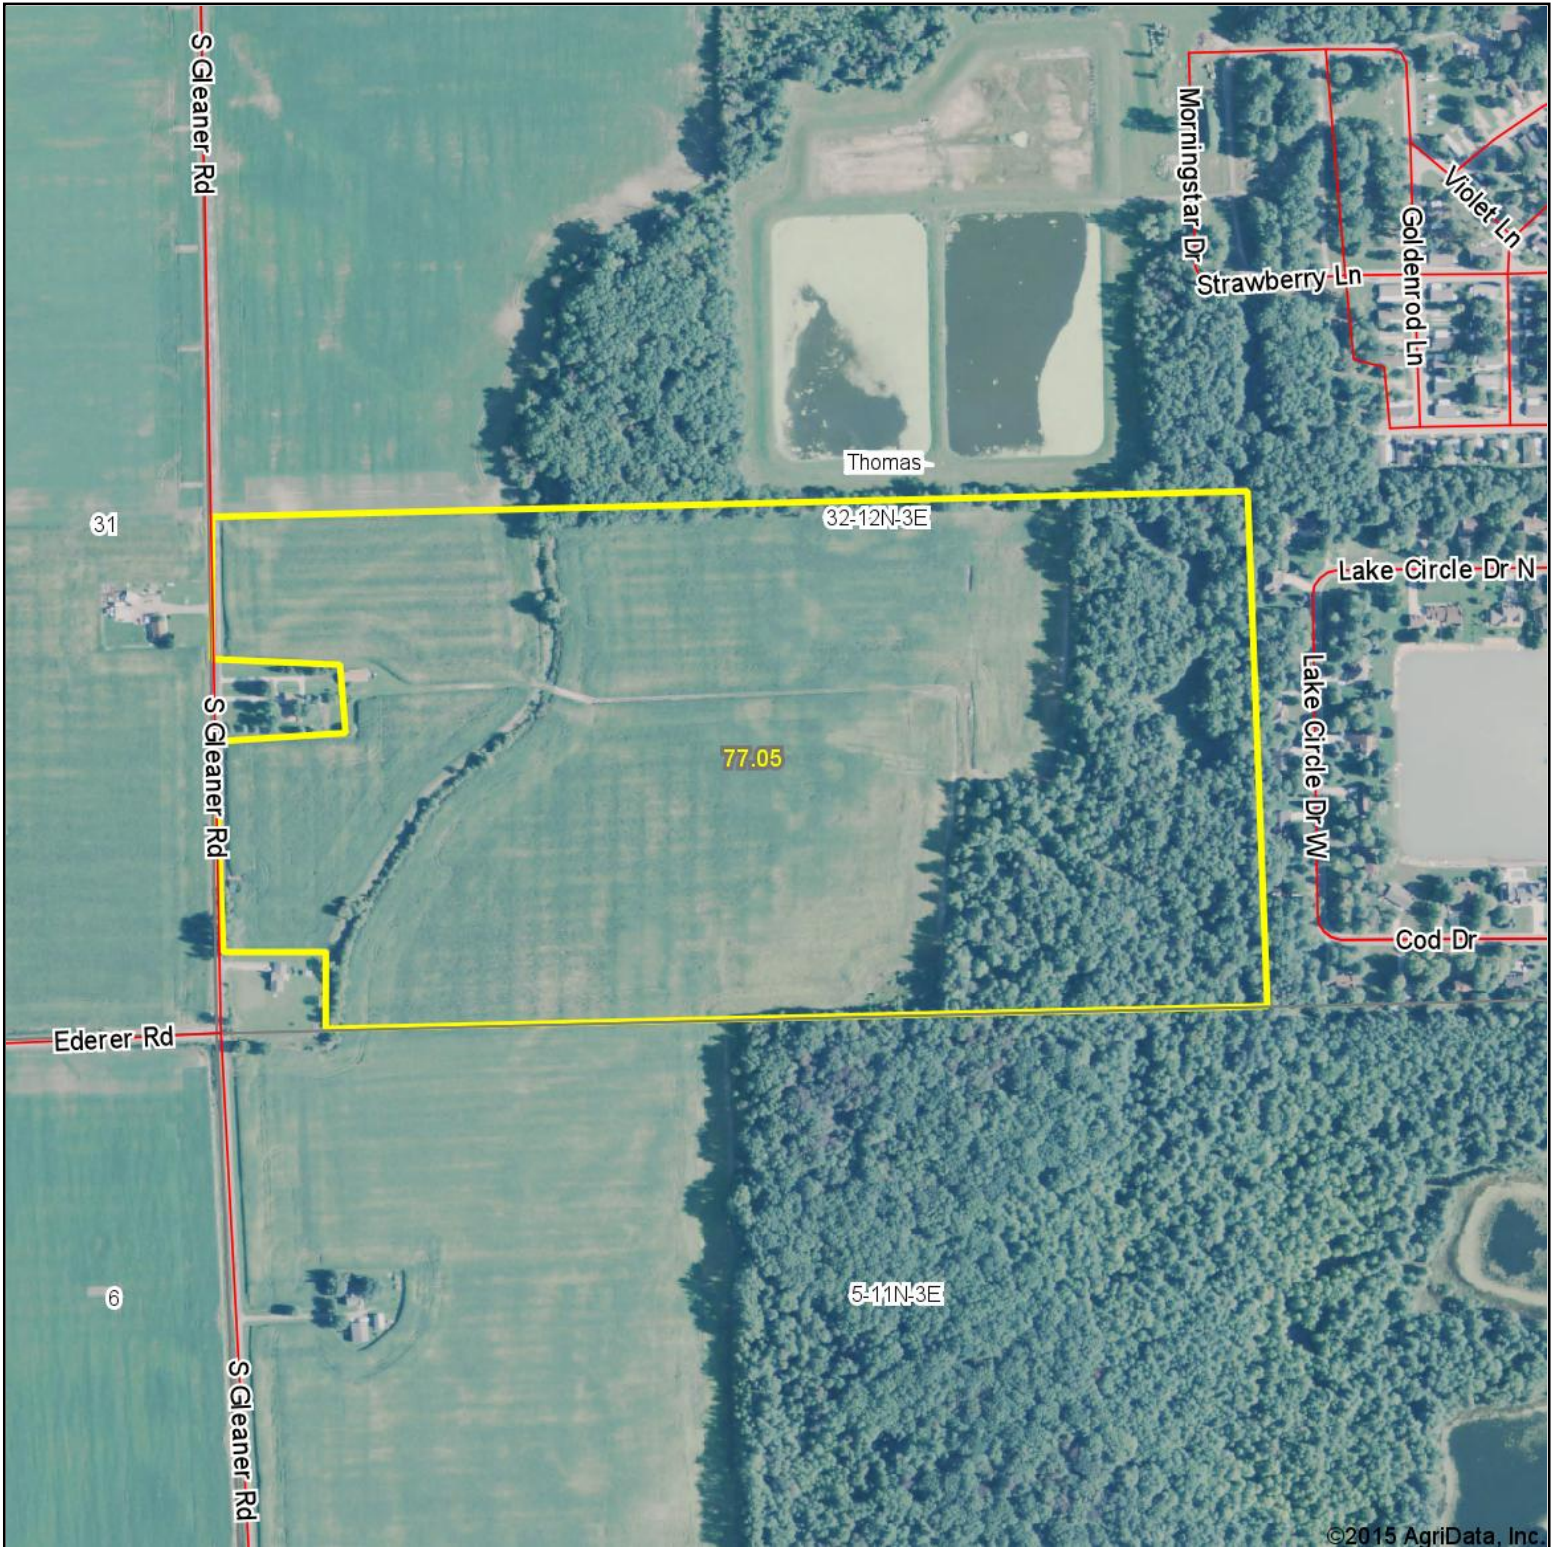

Aerial Map

map center: 43° 23' 48.35, 84° 8' 43.65

scale: 6456

8/24/2015

32-12N-3E
Saginaw County
Michigan

Maps Provided By: