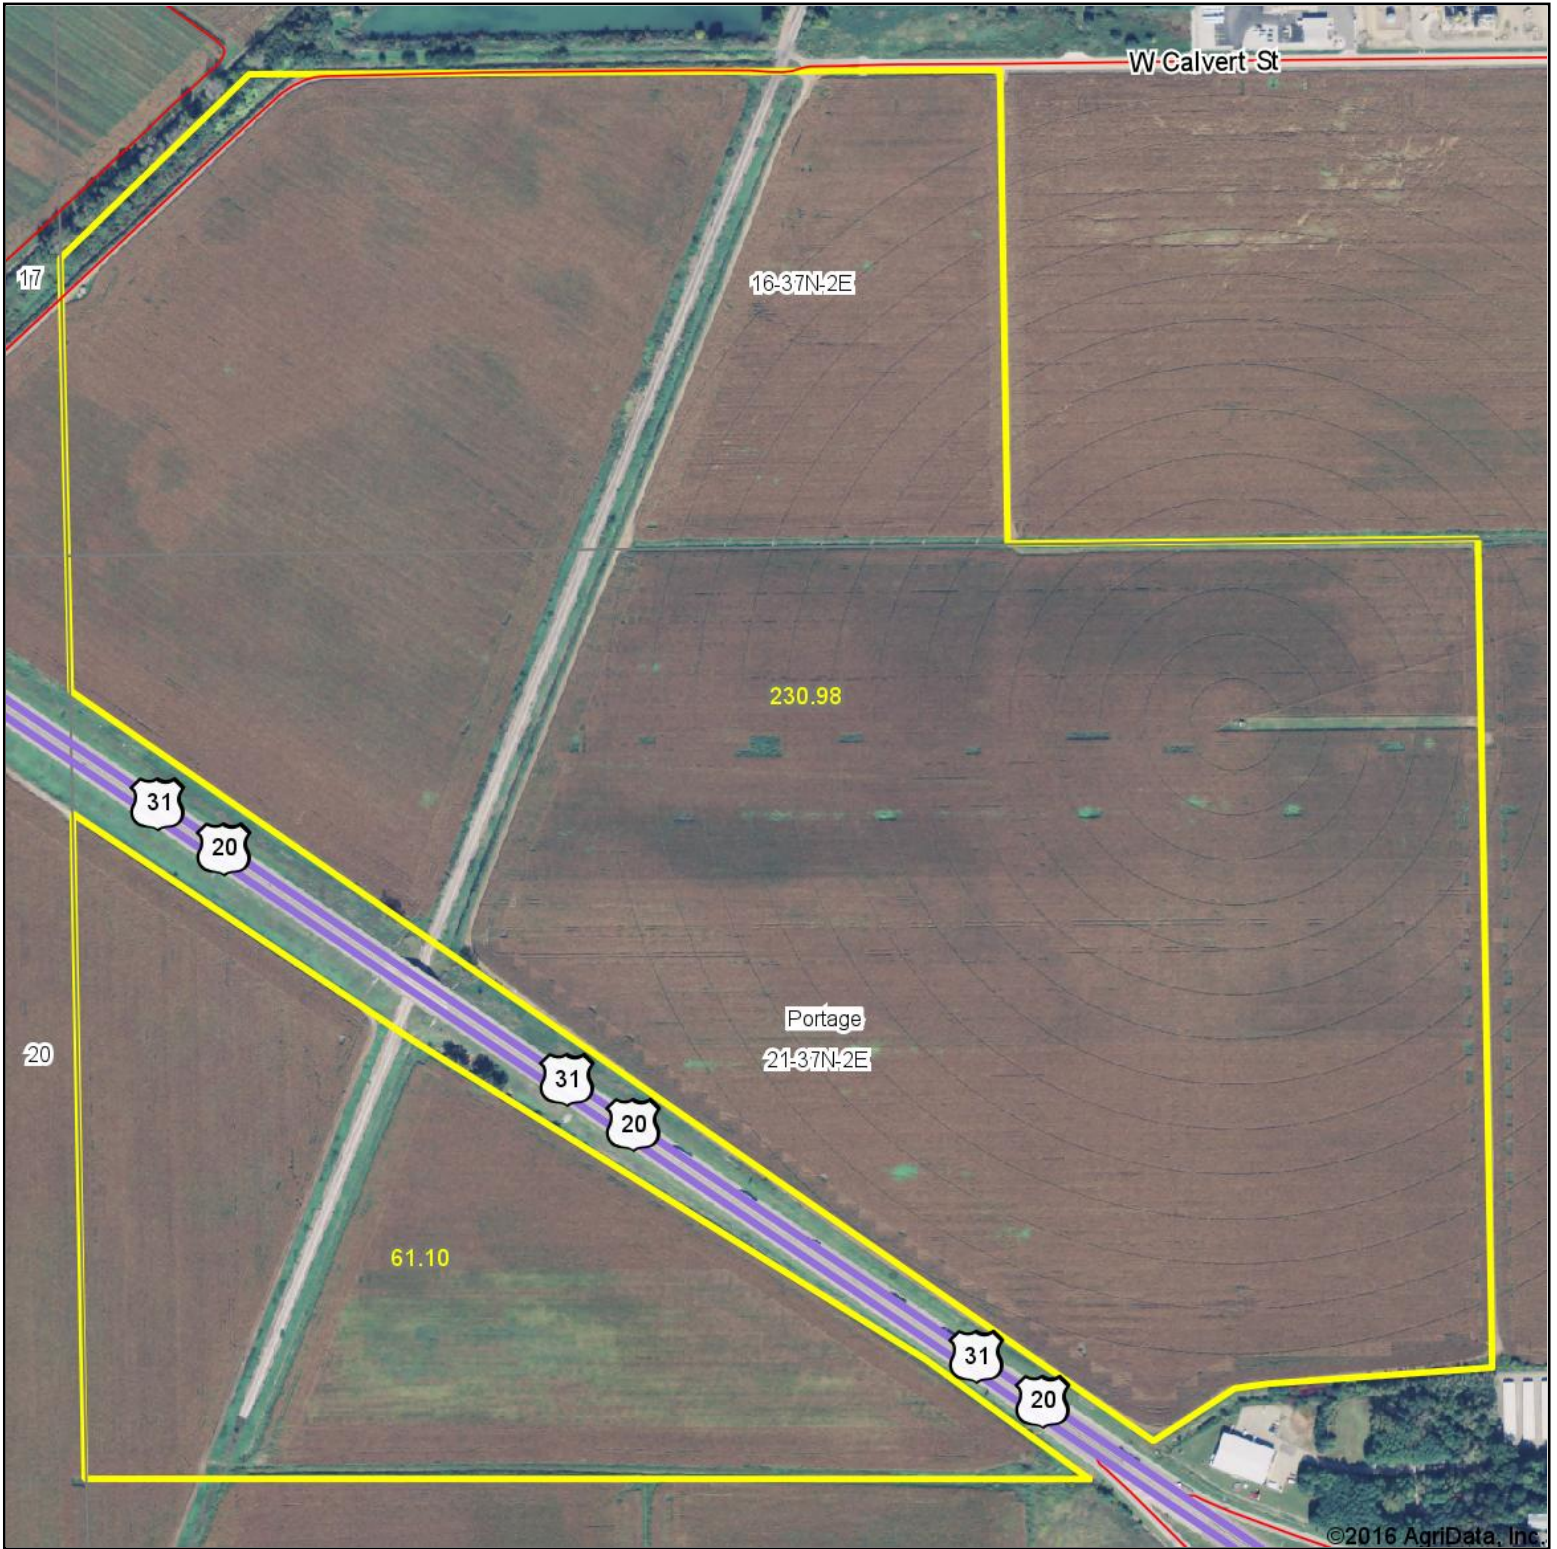

Aerial Map

map center: 41° 38' 53.89, -86° 18' 17.2

Maps Provided By:
surety
CUSTOMIZED ONLINE MAPPING
© AgriData, Inc. 2016 www.AgriDataInc.com

21-37N-2E
St Joseph County
Indiana

11/8/2016