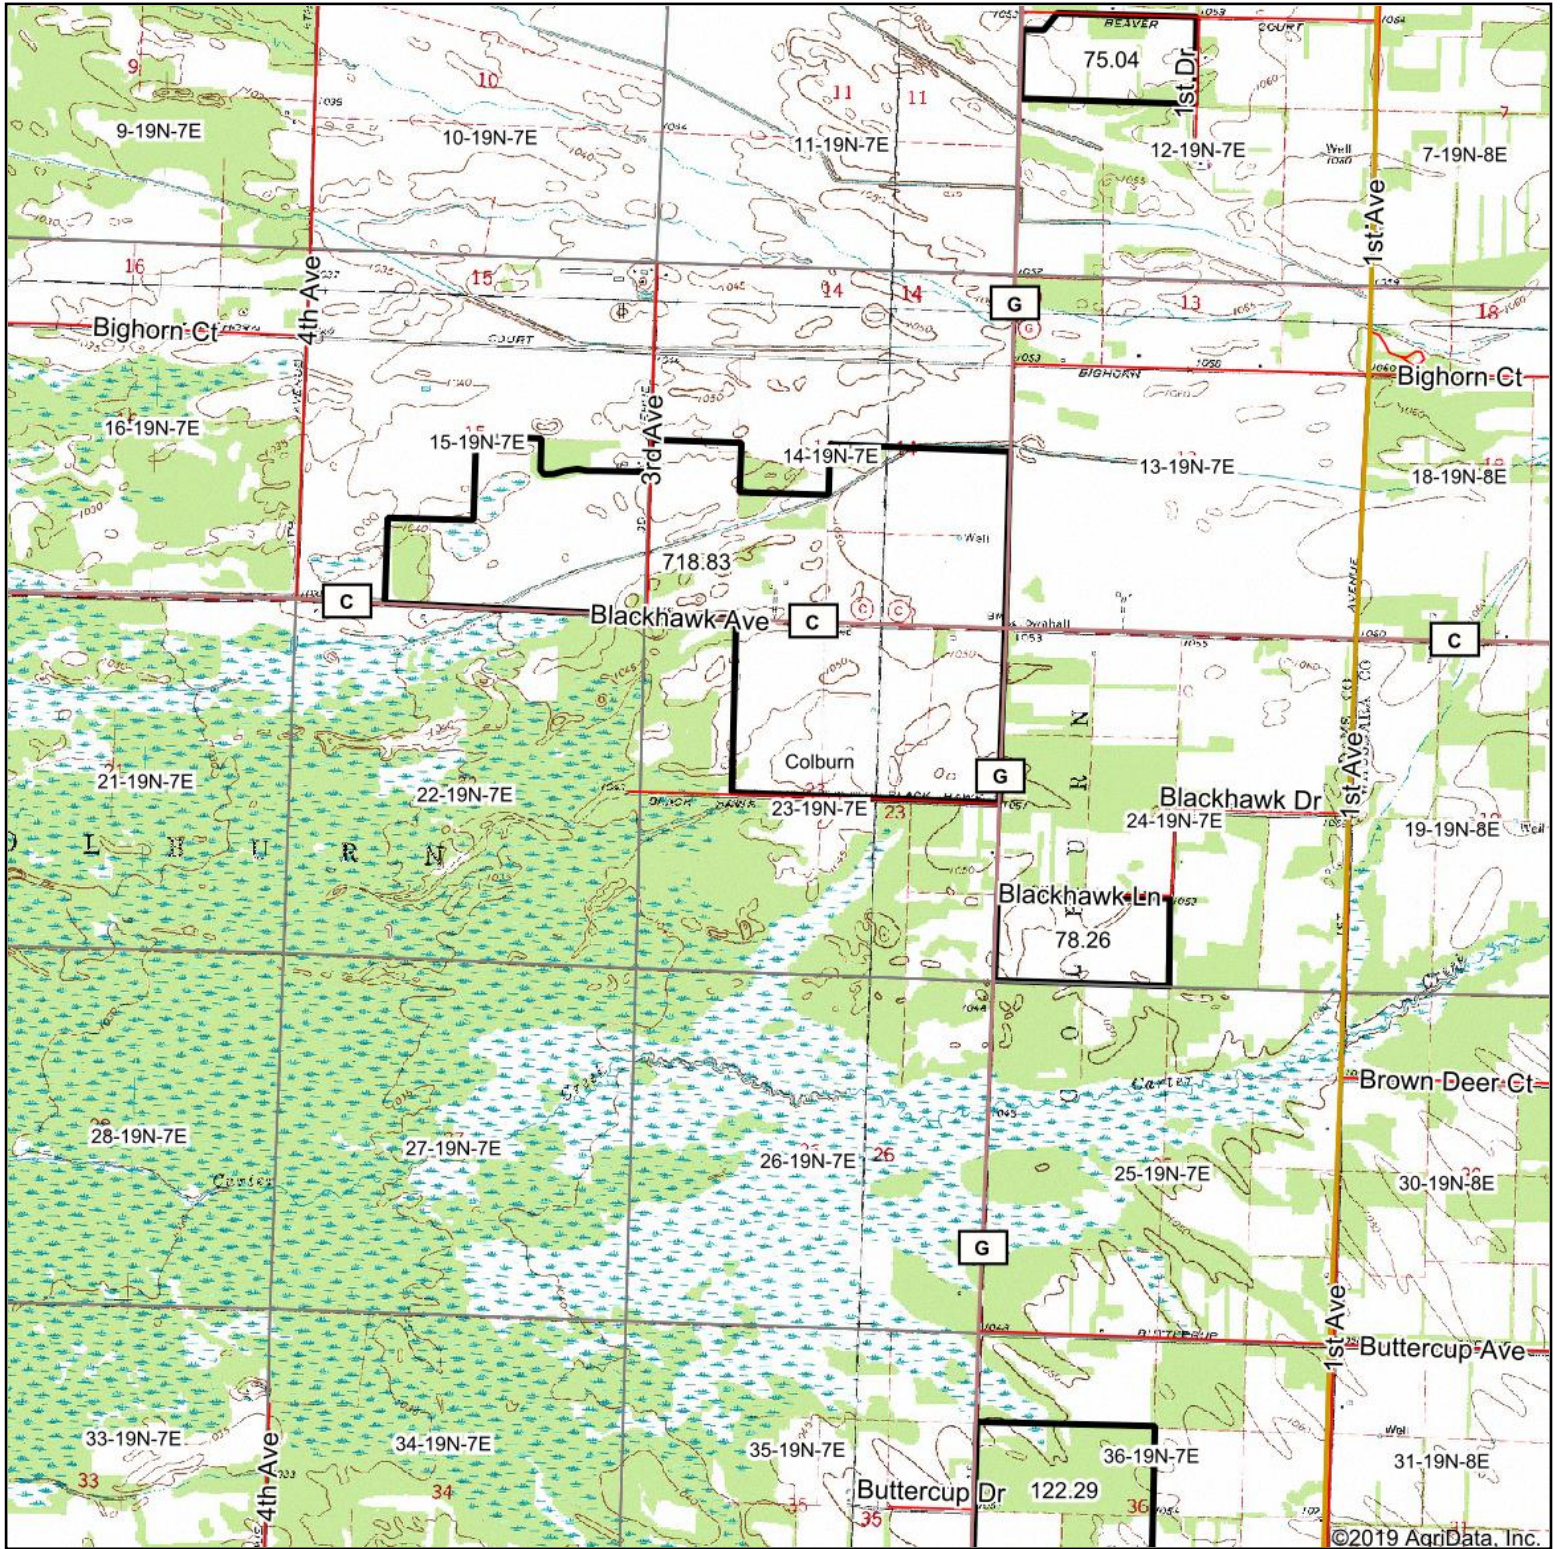

Topography Map

map center: 44° 6' 20.11, -89° 37' 50.44

0ft 330ft 660ft

Maps Provided By:

© AgriData, Inc. 2019

www.AgridataInc.com

23-19N-7E
Adams County
Wisconsin

1/23/2019