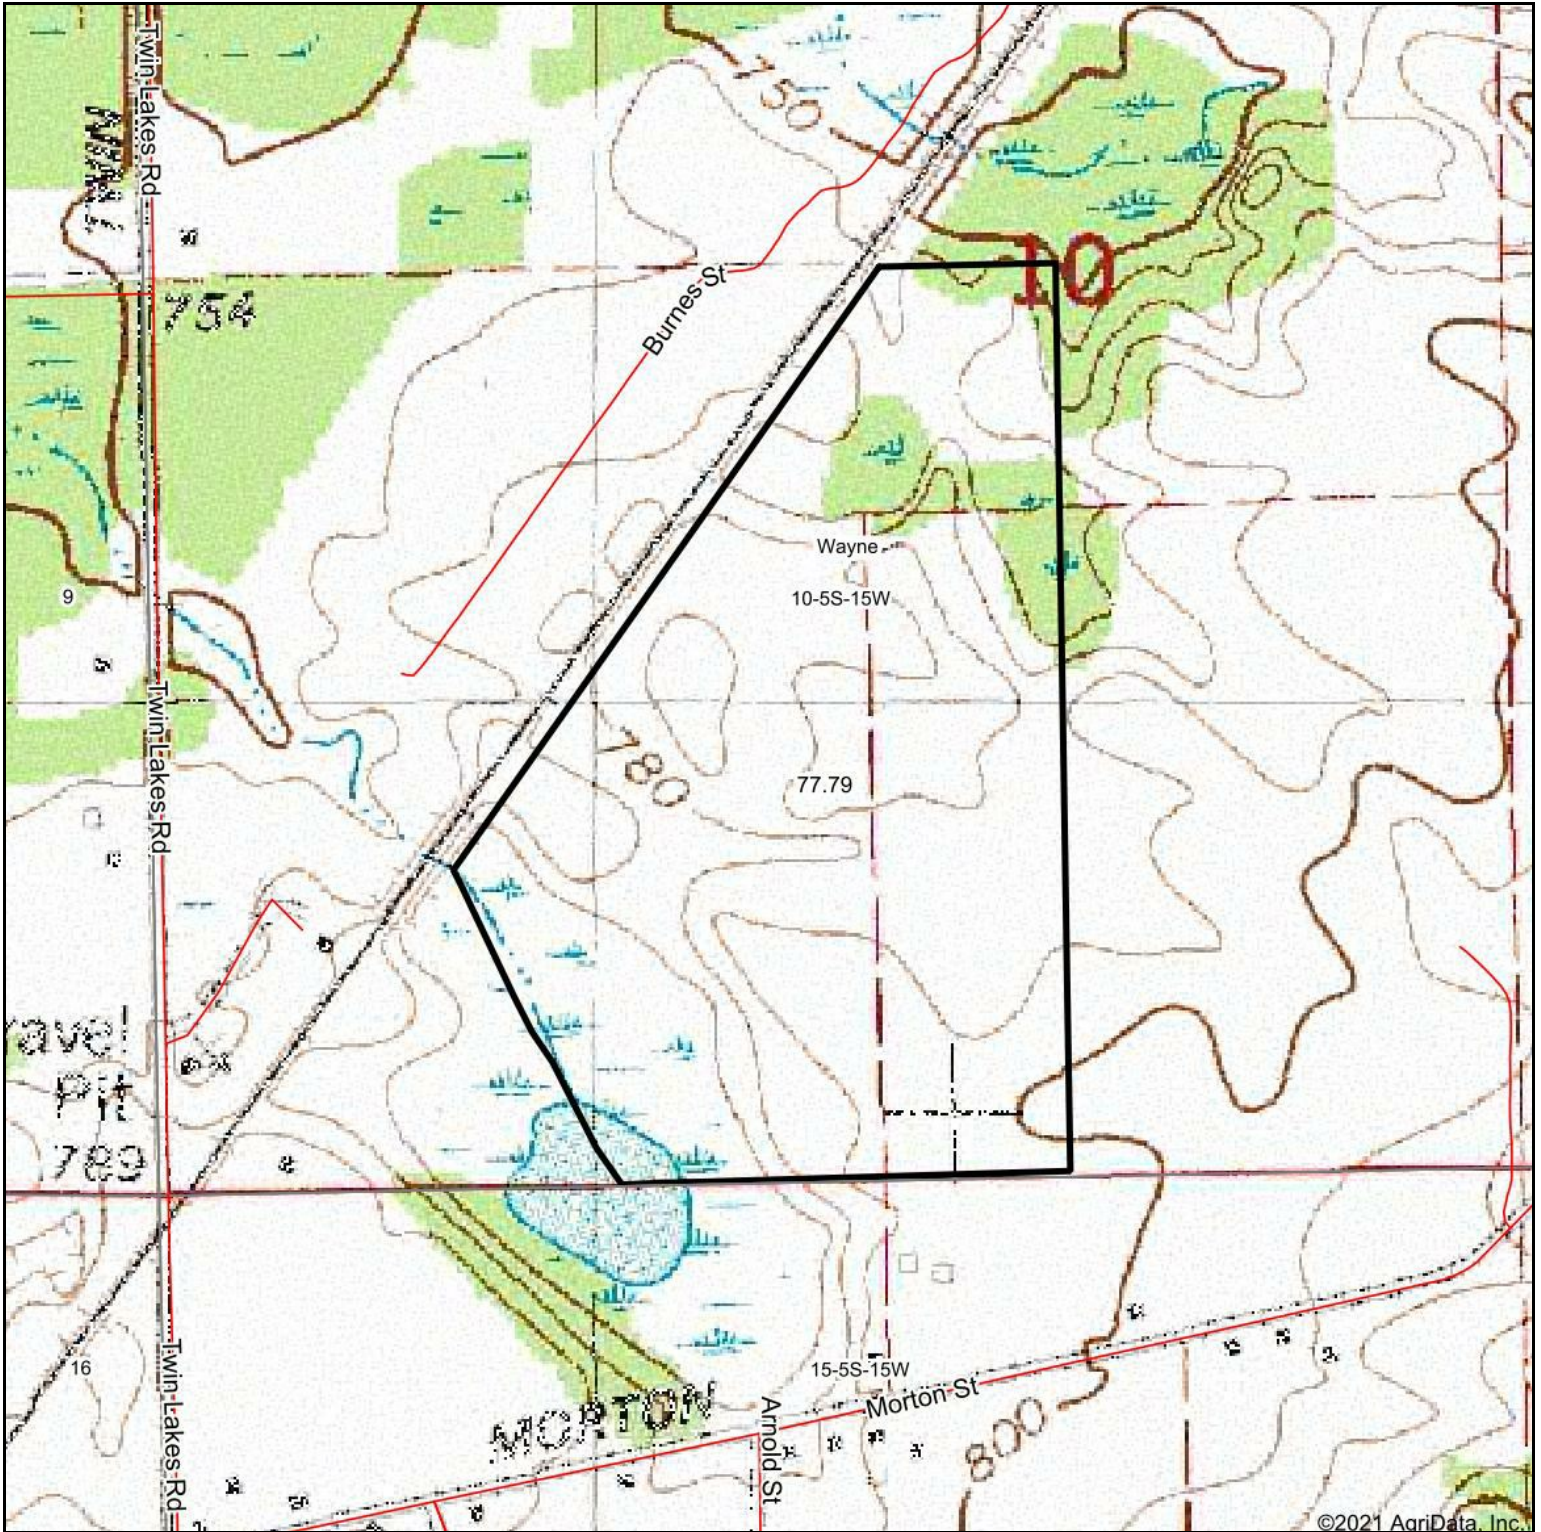

Topography Map

©2021 AgriData, Inc.

map center: 42° 2' 40.29, -86° 2' 37.02

Maps Provided By:

© AgriData, Inc. 2021 www.AgriDataInc.com

10-5S-15W
Cass County
Michigan

11/11/2021