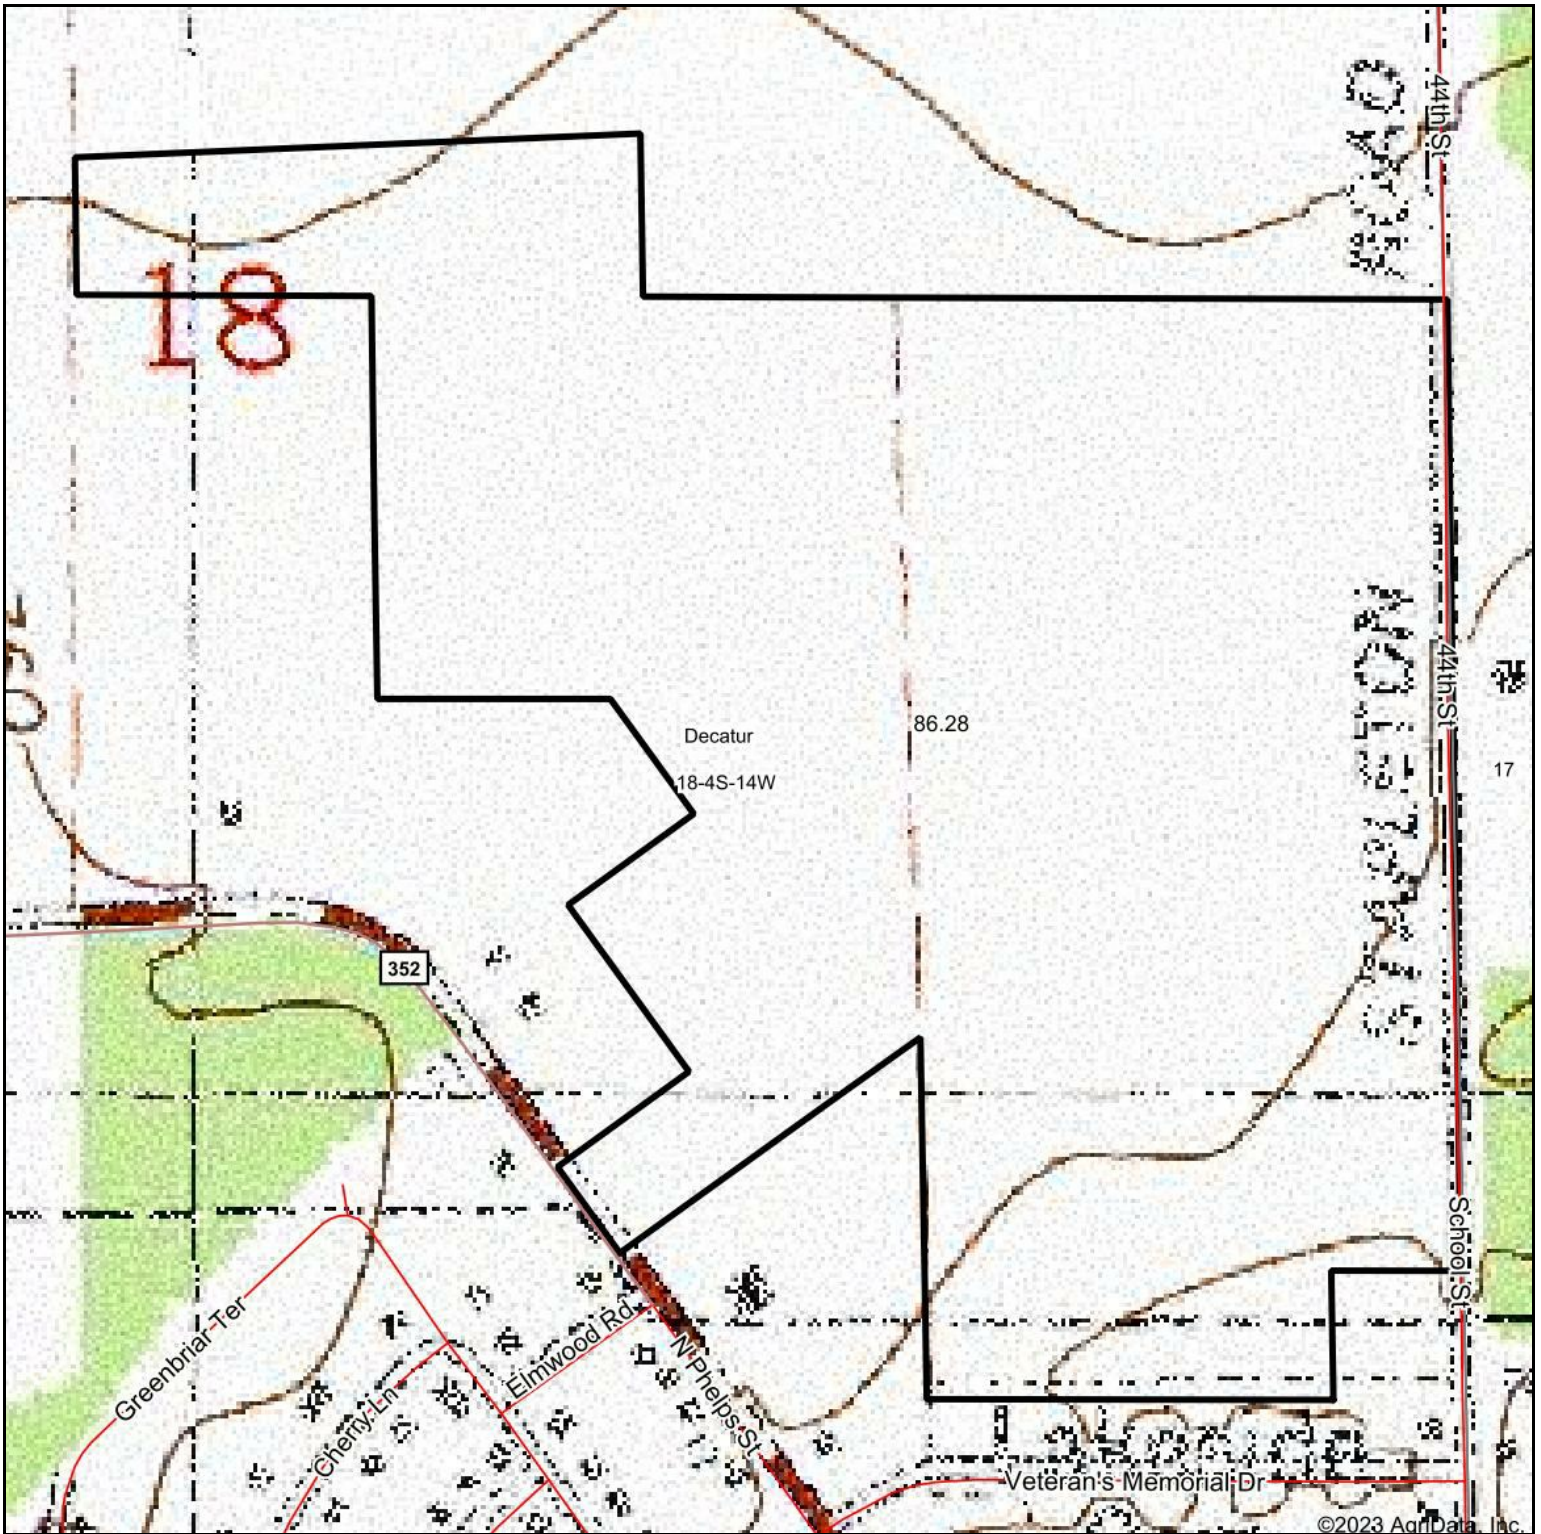

Topography Map

©2023 AgriData, Inc.

map center: 42° 7' 5.75, -85° 58' 47.37

Maps Provided By:

© AgriData, Inc. 2023 www.AgriDataInc.com

18-4S-14W
Van Buren County
Michigan

4/20/2023