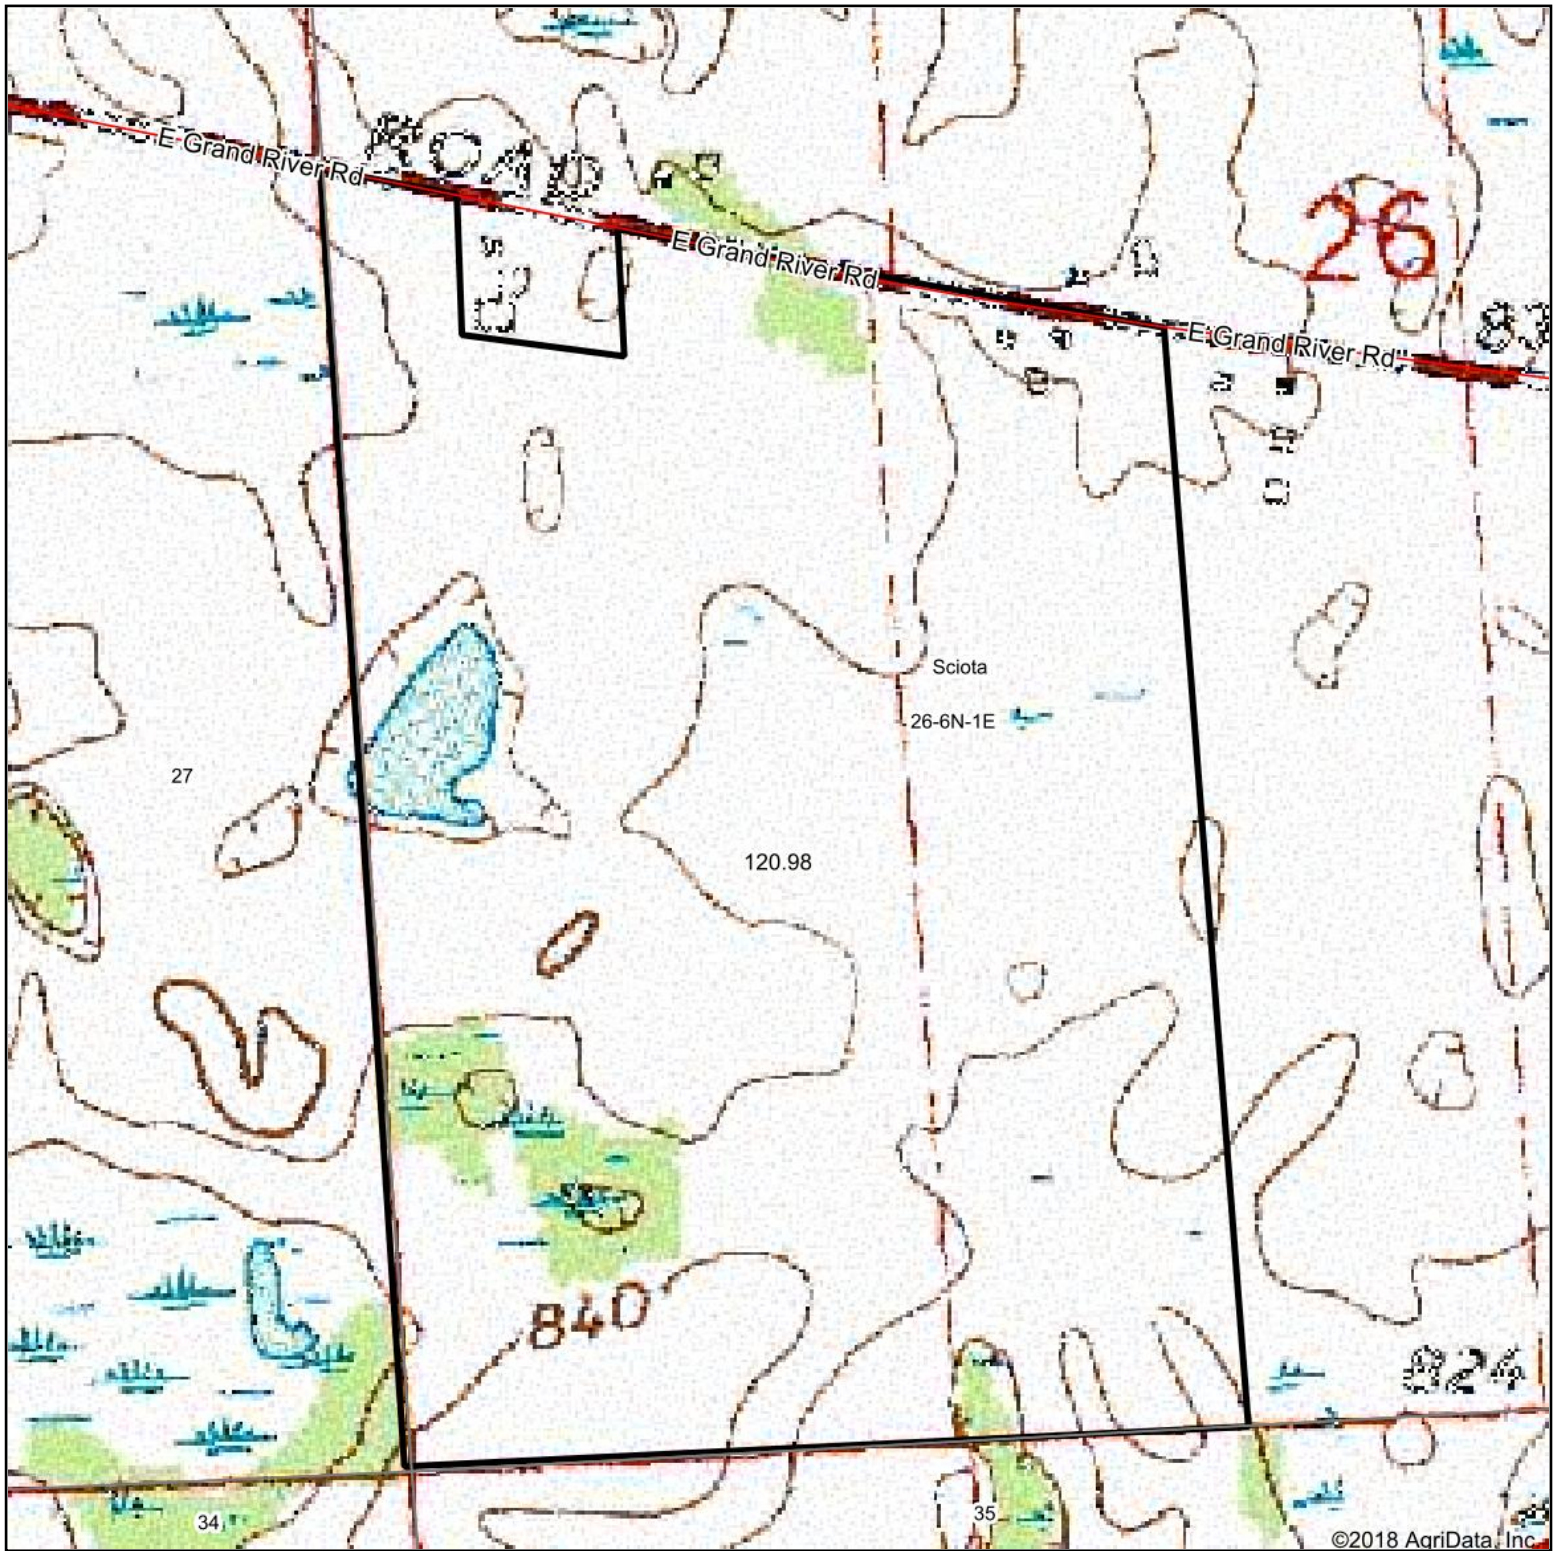

Topography Map

©2018 AgriData, Inc.

map center: 42° 52' 51.1, -84° 18' 43.04

0ft 509ft 1017ft

Maps Provided By:

© AgriData, Inc. 2018

www.AgriDataInc.com

26-6N-1E
Shiawassee County
Michigan