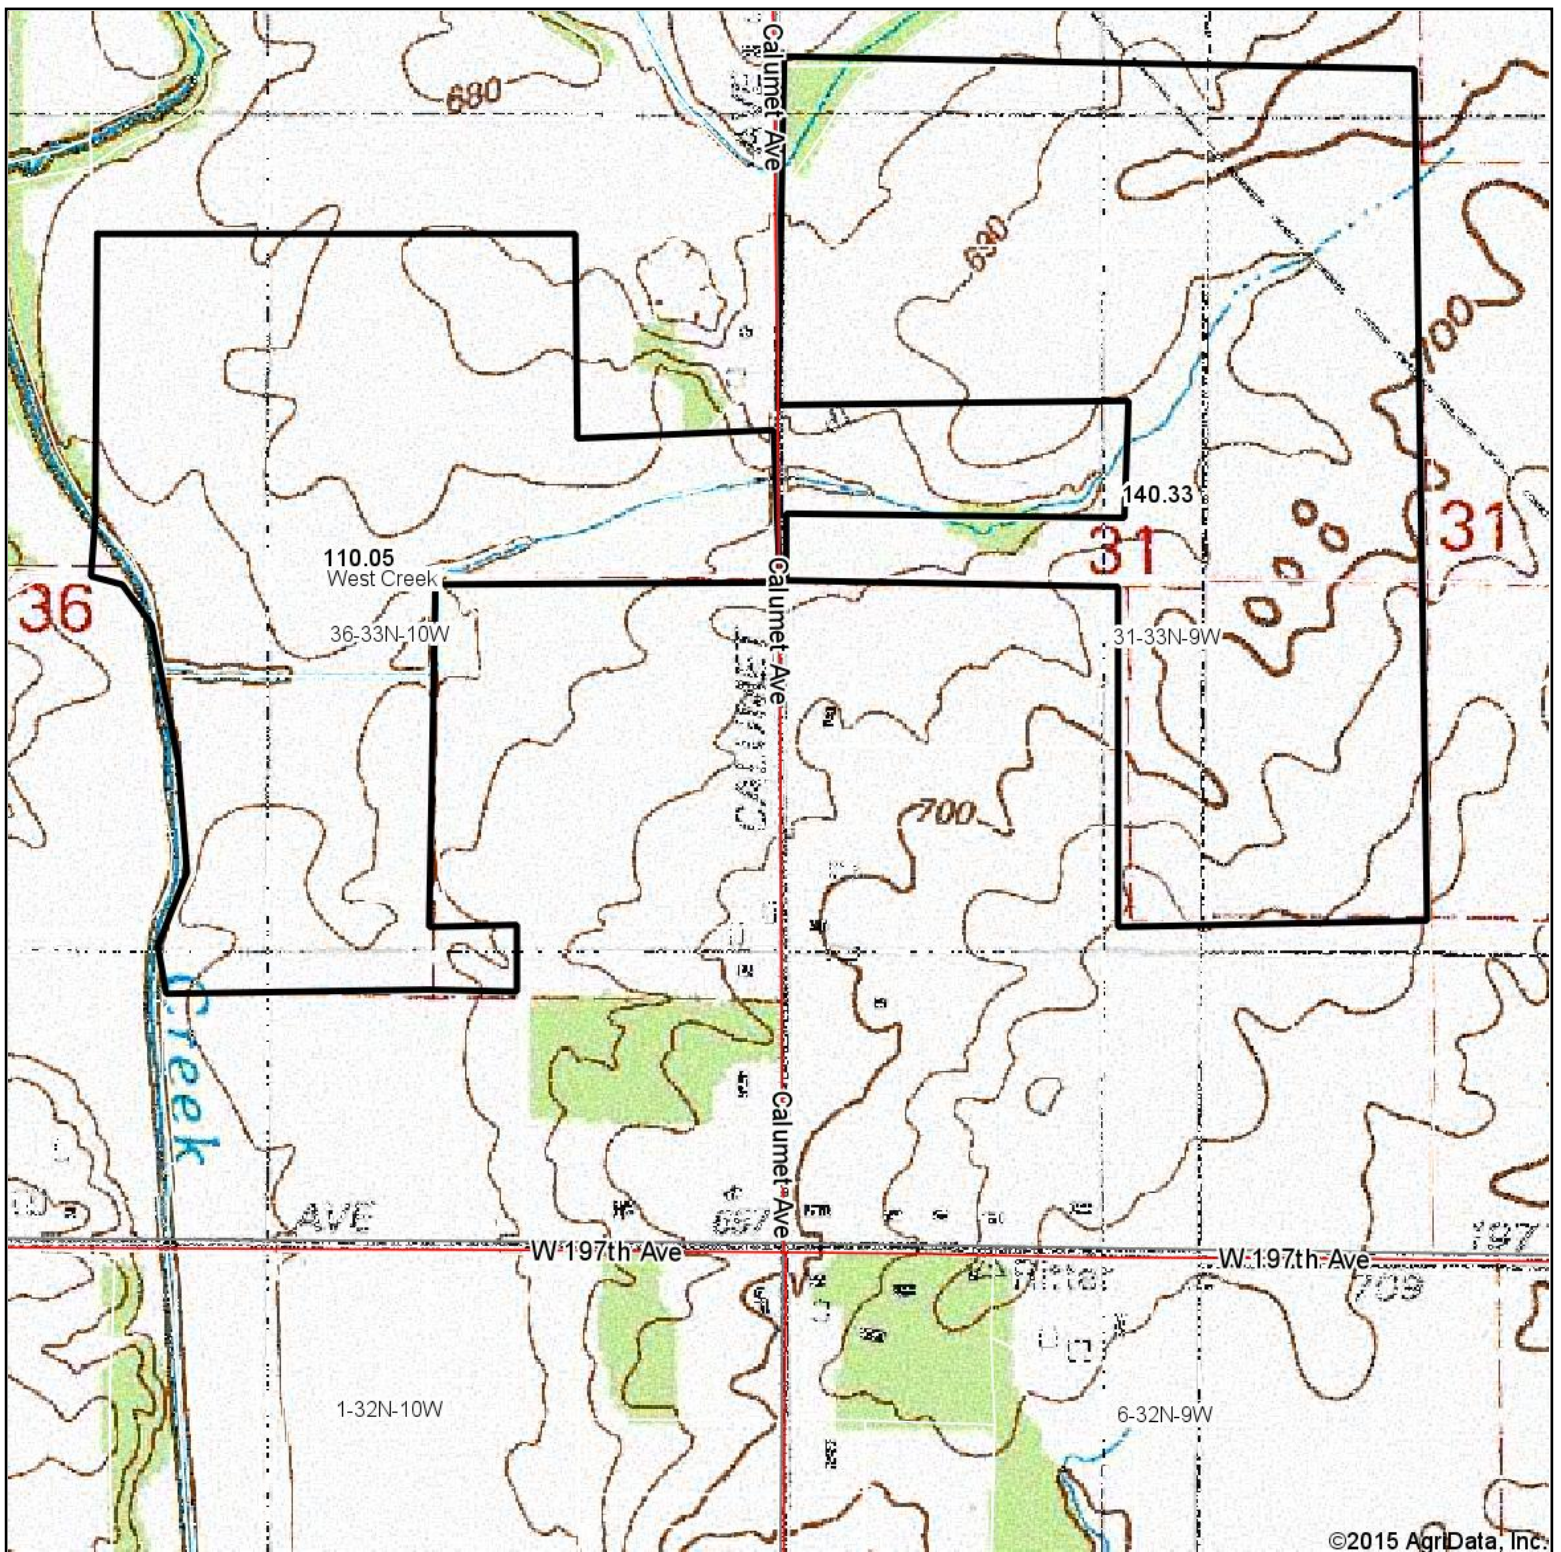

Topography Map

©2015 AgriData, Inc.

map center: 41° 15' 57.99, 87° 30' 21.96

scale: 9955

36-33N-10W
Lake County
Indiana

2/13/2015

Maps Provided By:

© AgriData, Inc. 2014