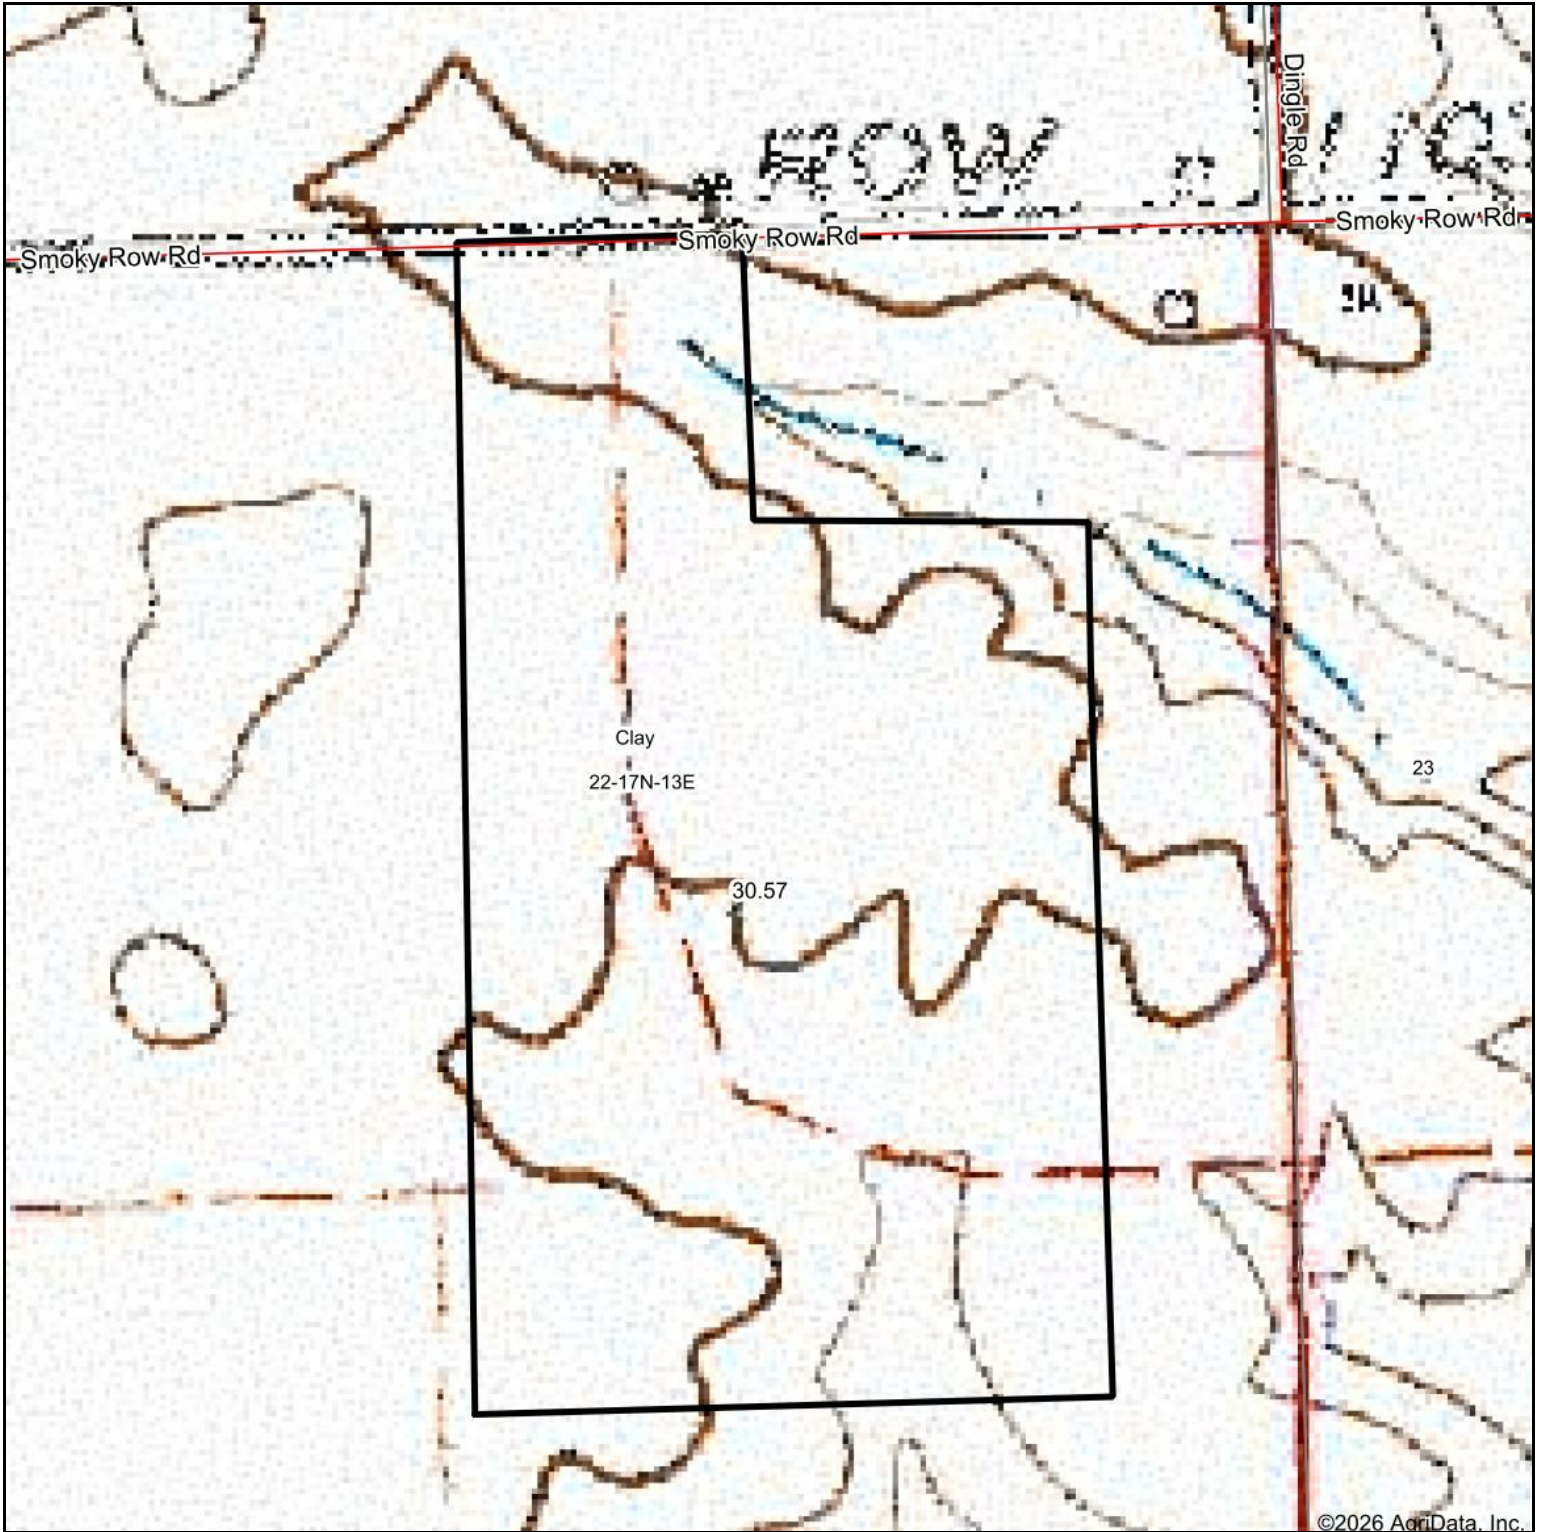

Topography Map

©2026 AgriData, Inc.

Map Center: 39° 52' 39.43, -85° 8' 7.27

Maps Provided By:

© AgriData, Inc. 2025 www.AgriDataInc.com

36-17N-12E
Wayne County
Indiana

3/18/2026

Topography Map

Map Center: 39° 54' 29.89, -85° 3' 19.39

Maps Provided By:

© AgriData, Inc. 2025 www.AgriDataInc.com

22-17N-13E
Wayne County
Indiana

3/18/2026