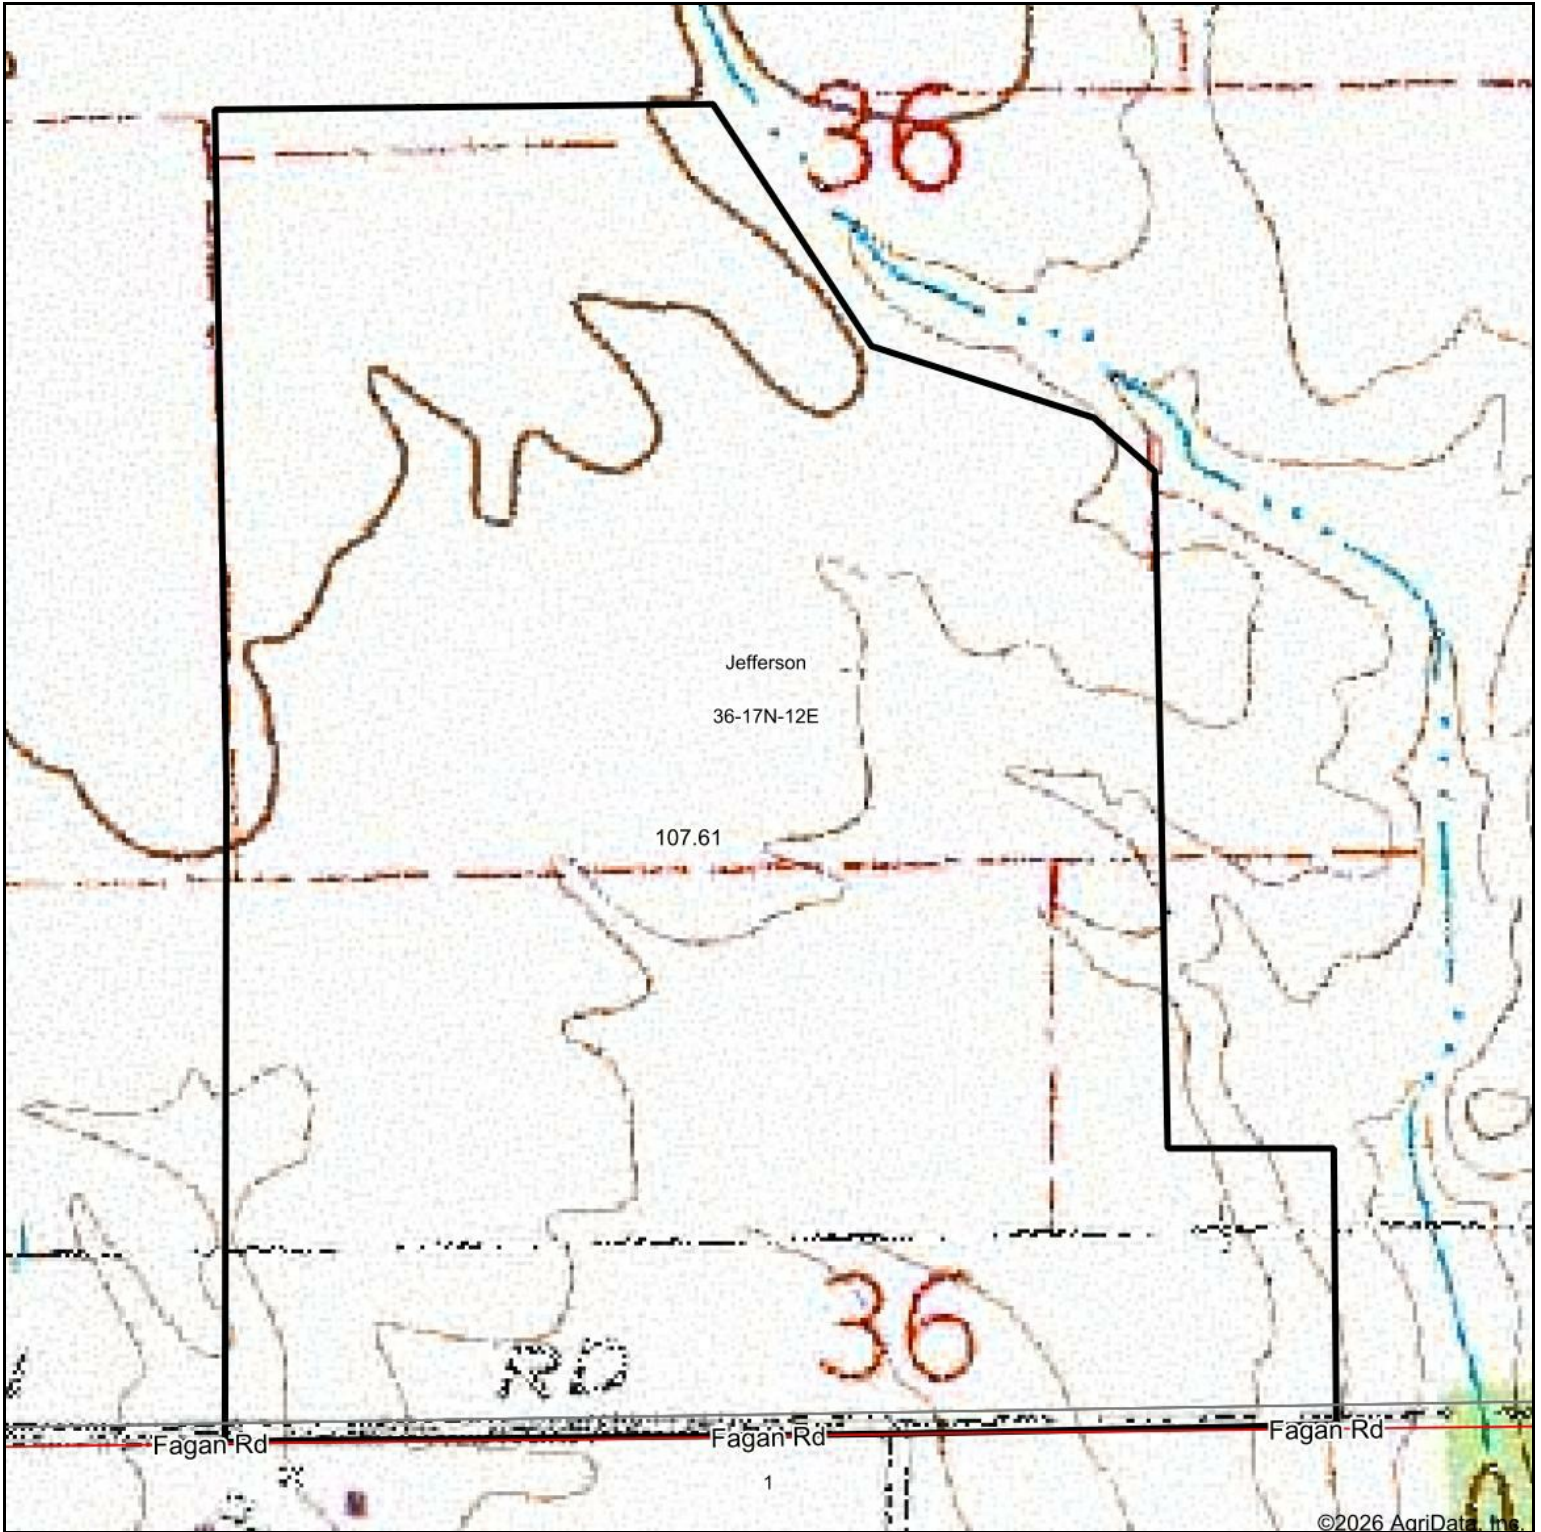

Topography Map

©2026 AgriData, Inc.

Map Center: 39° 52' 39.43, -85° 8' 7.27

Maps Provided By:

© AgriData, Inc. 2025 www.AgriDataInc.com

36-17N-12E
Wayne County
Indiana

3/18/2026

Topography Map

Map Center: 39° 54' 29.89, -85° 3' 19.39

Maps Provided By:

© AgriData, Inc. 2025 www.AgriDataInc.com

22-17N-13E
Wayne County
Indiana

3/18/2026