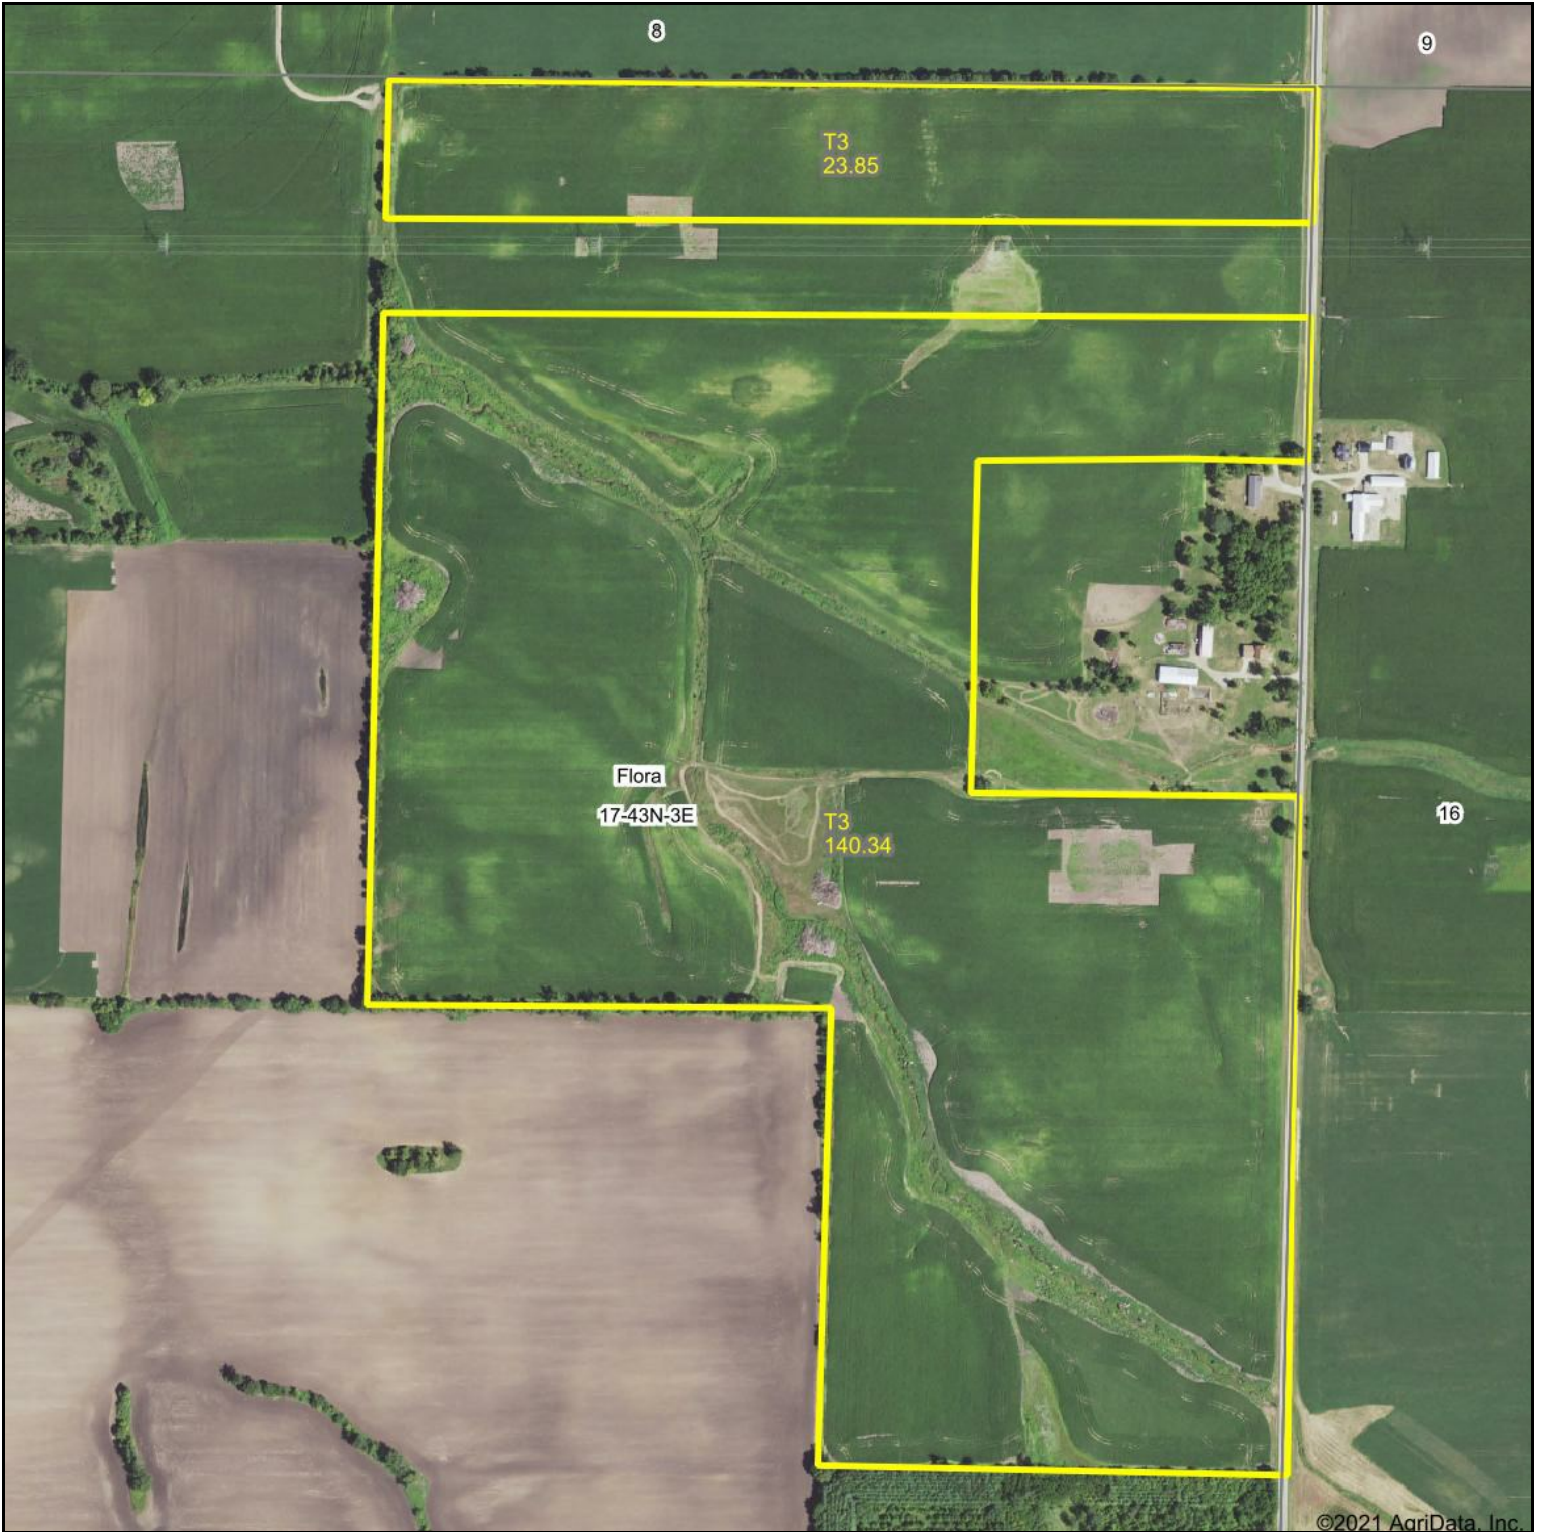

Boone Farm Map

Map Center: 42° 12' 19.45, -88° 54' 22.4

Maps Provided By:

© AgriData, Inc. 2021 www.AgriDataInc.com

17-43N-3E
Boone County
Illinois

3/11/2021