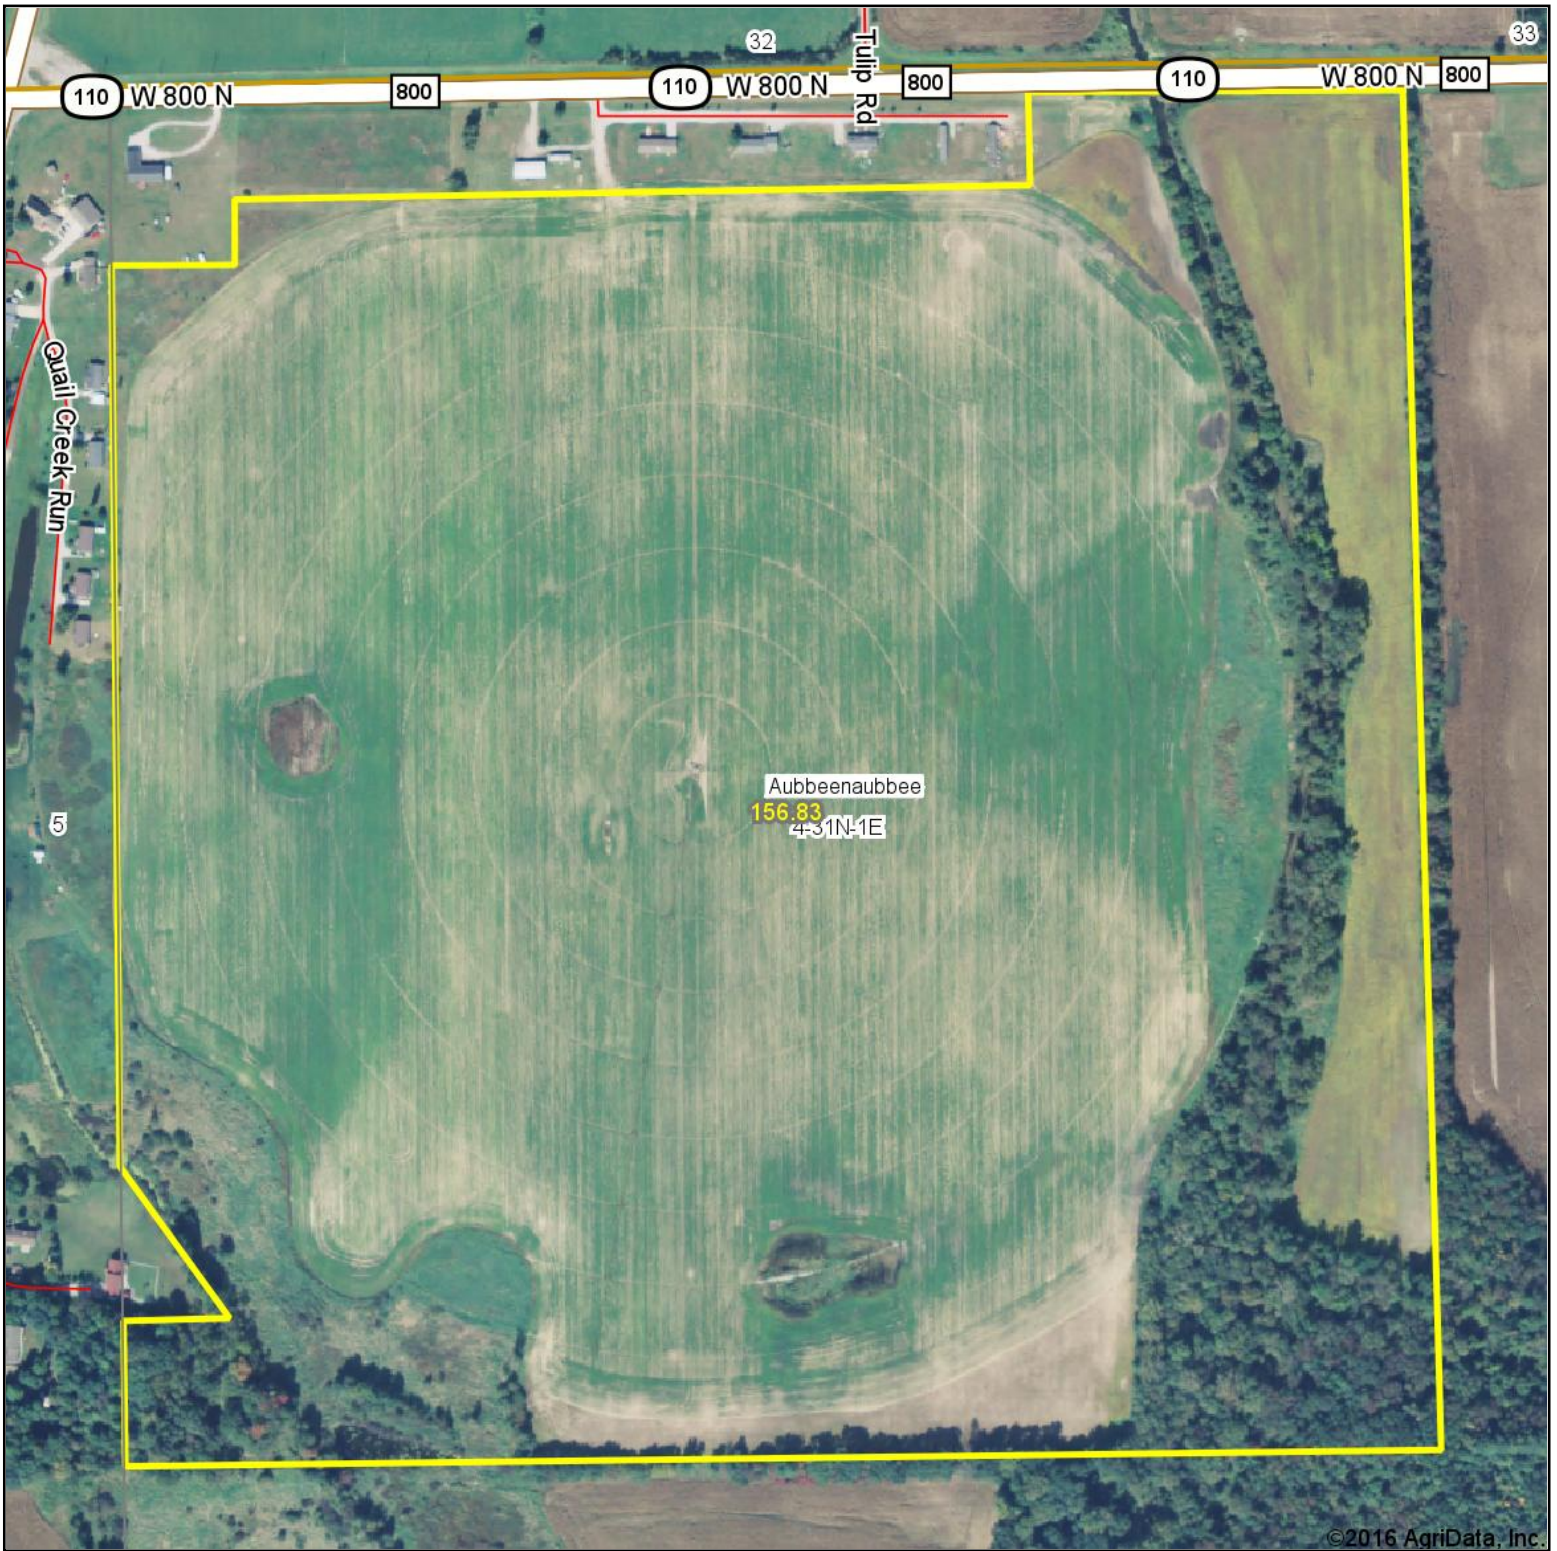

Aerial Map

map center: 41° 10' 4.05, -86° 25' 44.73

Maps Provided By:

© AgriData, Inc. 2016

www.AgriDataInc.com

4-31N-1E
Fulton County
Indiana

11/8/2016