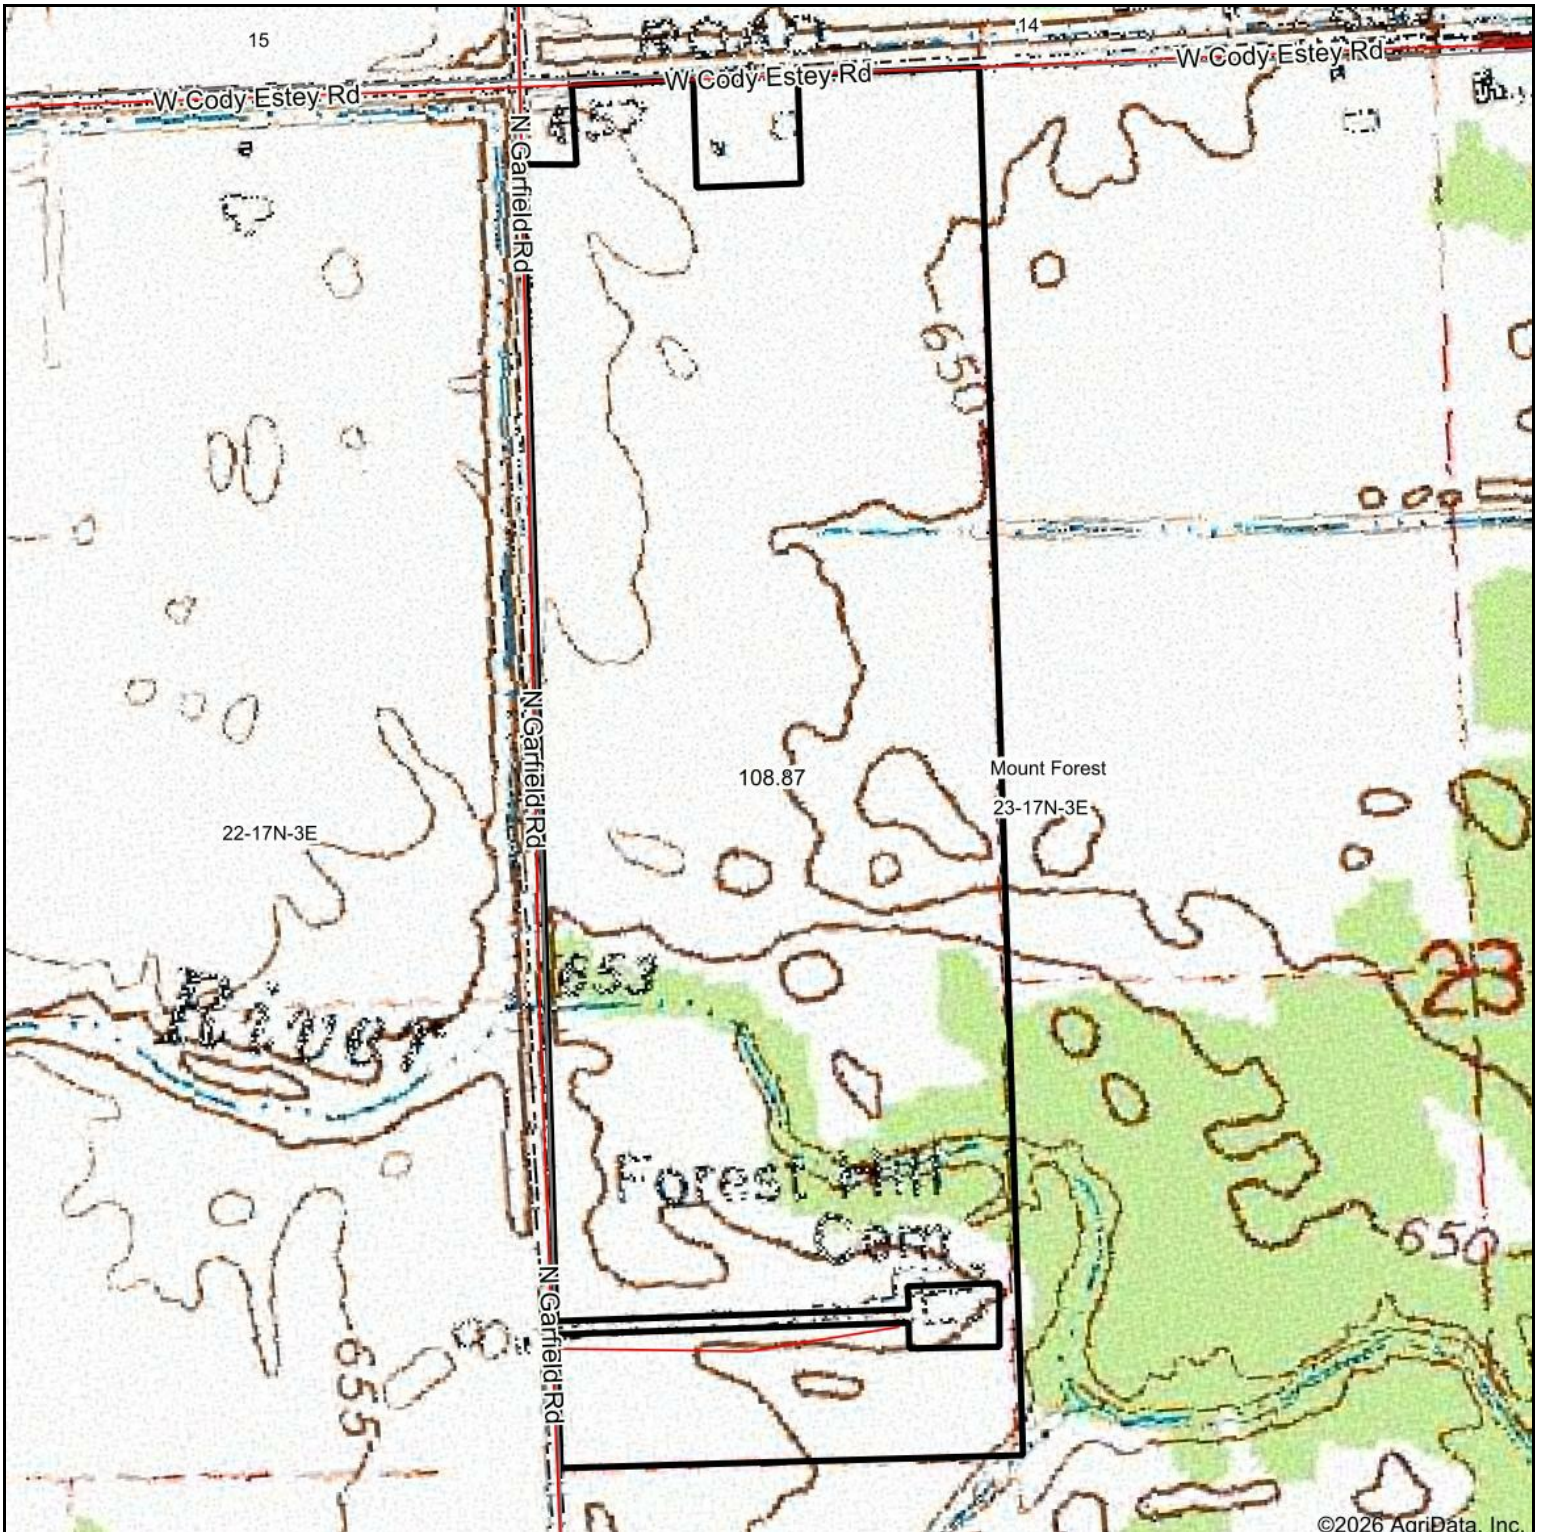

Topography Map

Map Center: 43° 51' 48.51, -84° 4' 57.17

Maps Provided By:

© AgriData, Inc. 2025 www.AgriDataInc.com

23-17N-3E
Bay County
Michigan

4/8/2026