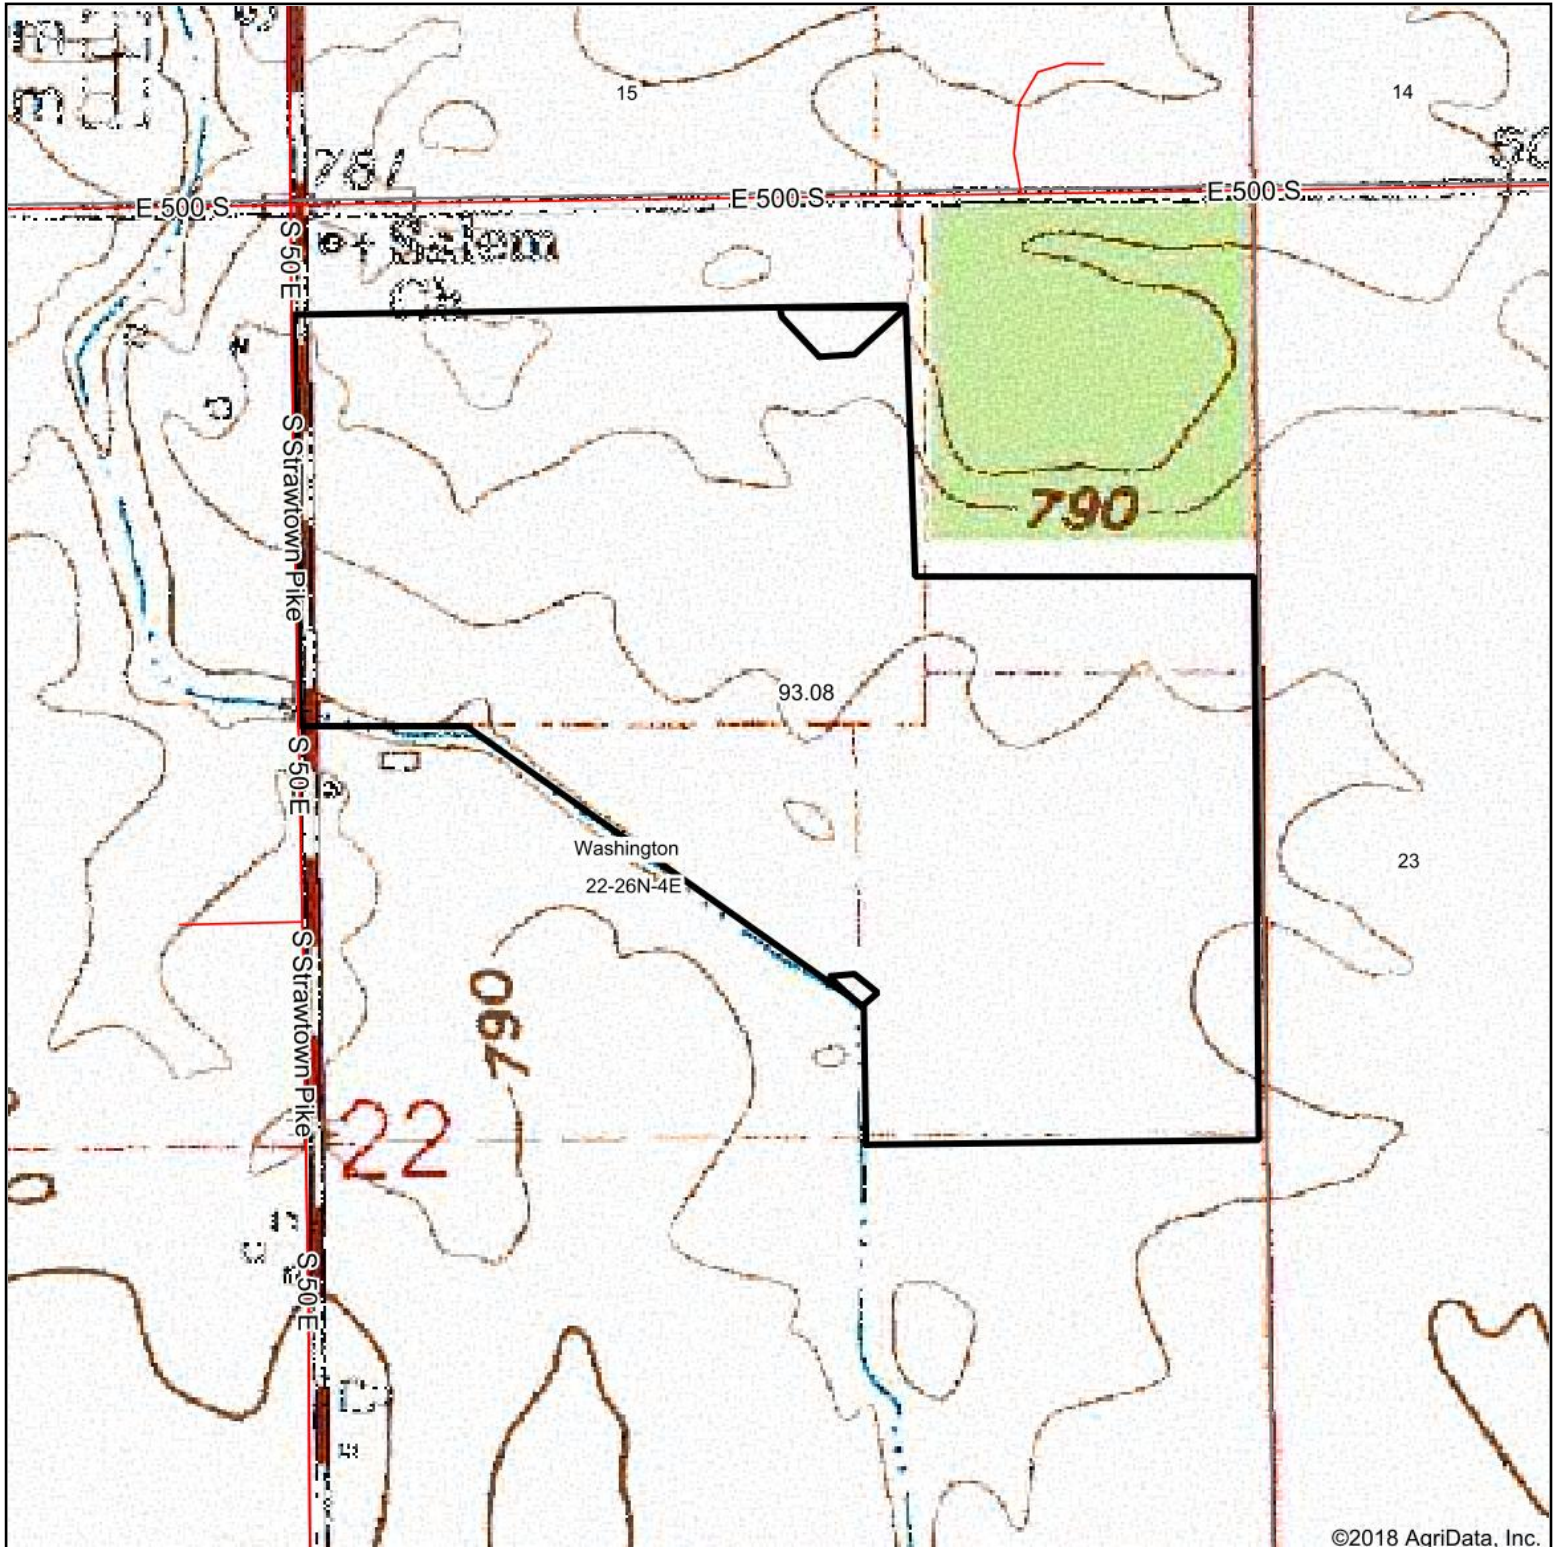

Topography Map

map center: 40° 41' 18.46, -86° 3' 28.5

Maps Provided By:

22-26N-4E
Miami County
Indiana

1/13/2019