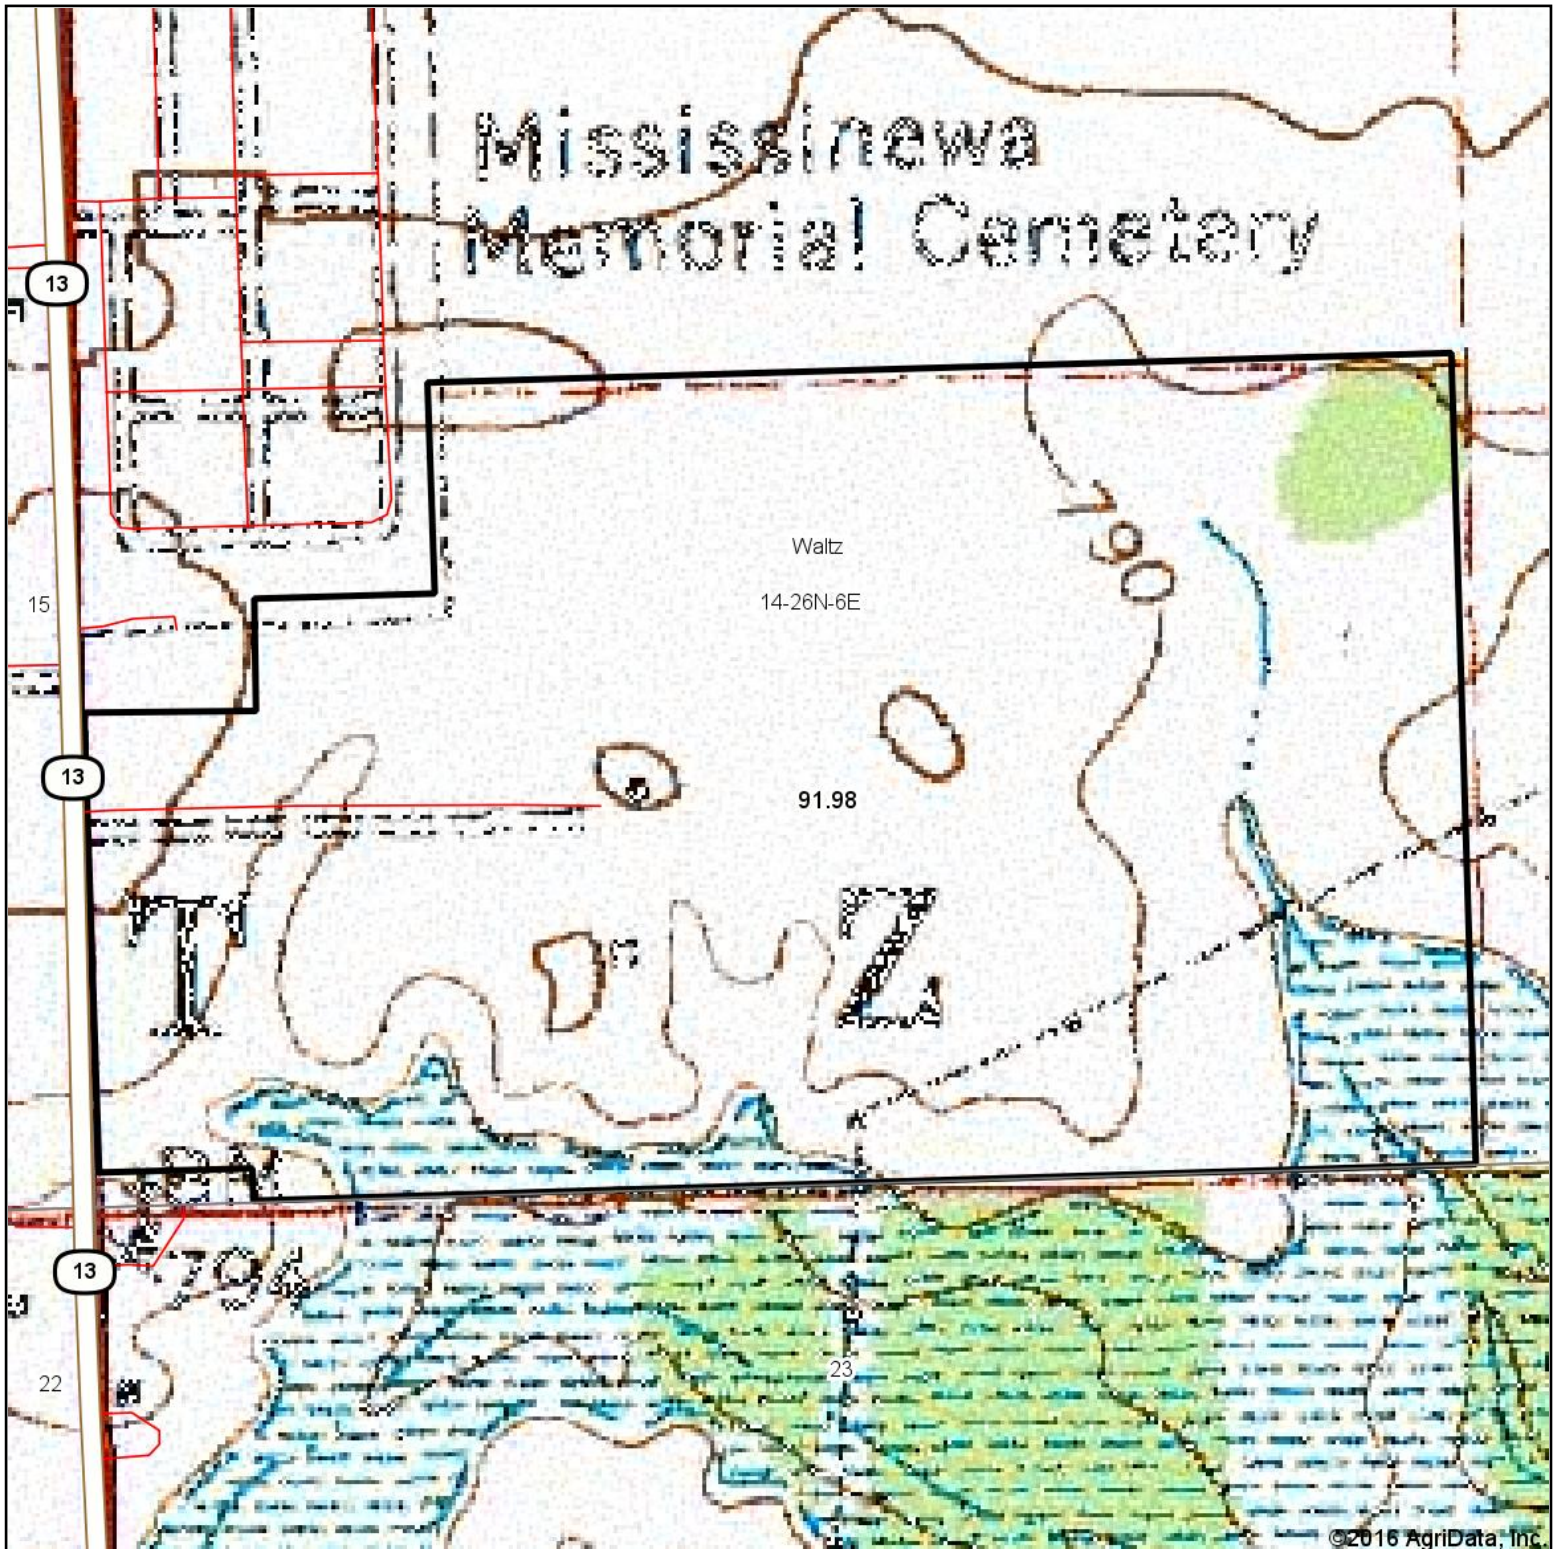

Topography Map

©2016 AgriData, Inc.

map center: 40° 41' 49.19, -85° 49' 20.33

Maps Provided By:

© AgriData, Inc. 2016

www.AgriDataInc.com

14-26N-6E
Wabash County
Indiana

1/13/2017