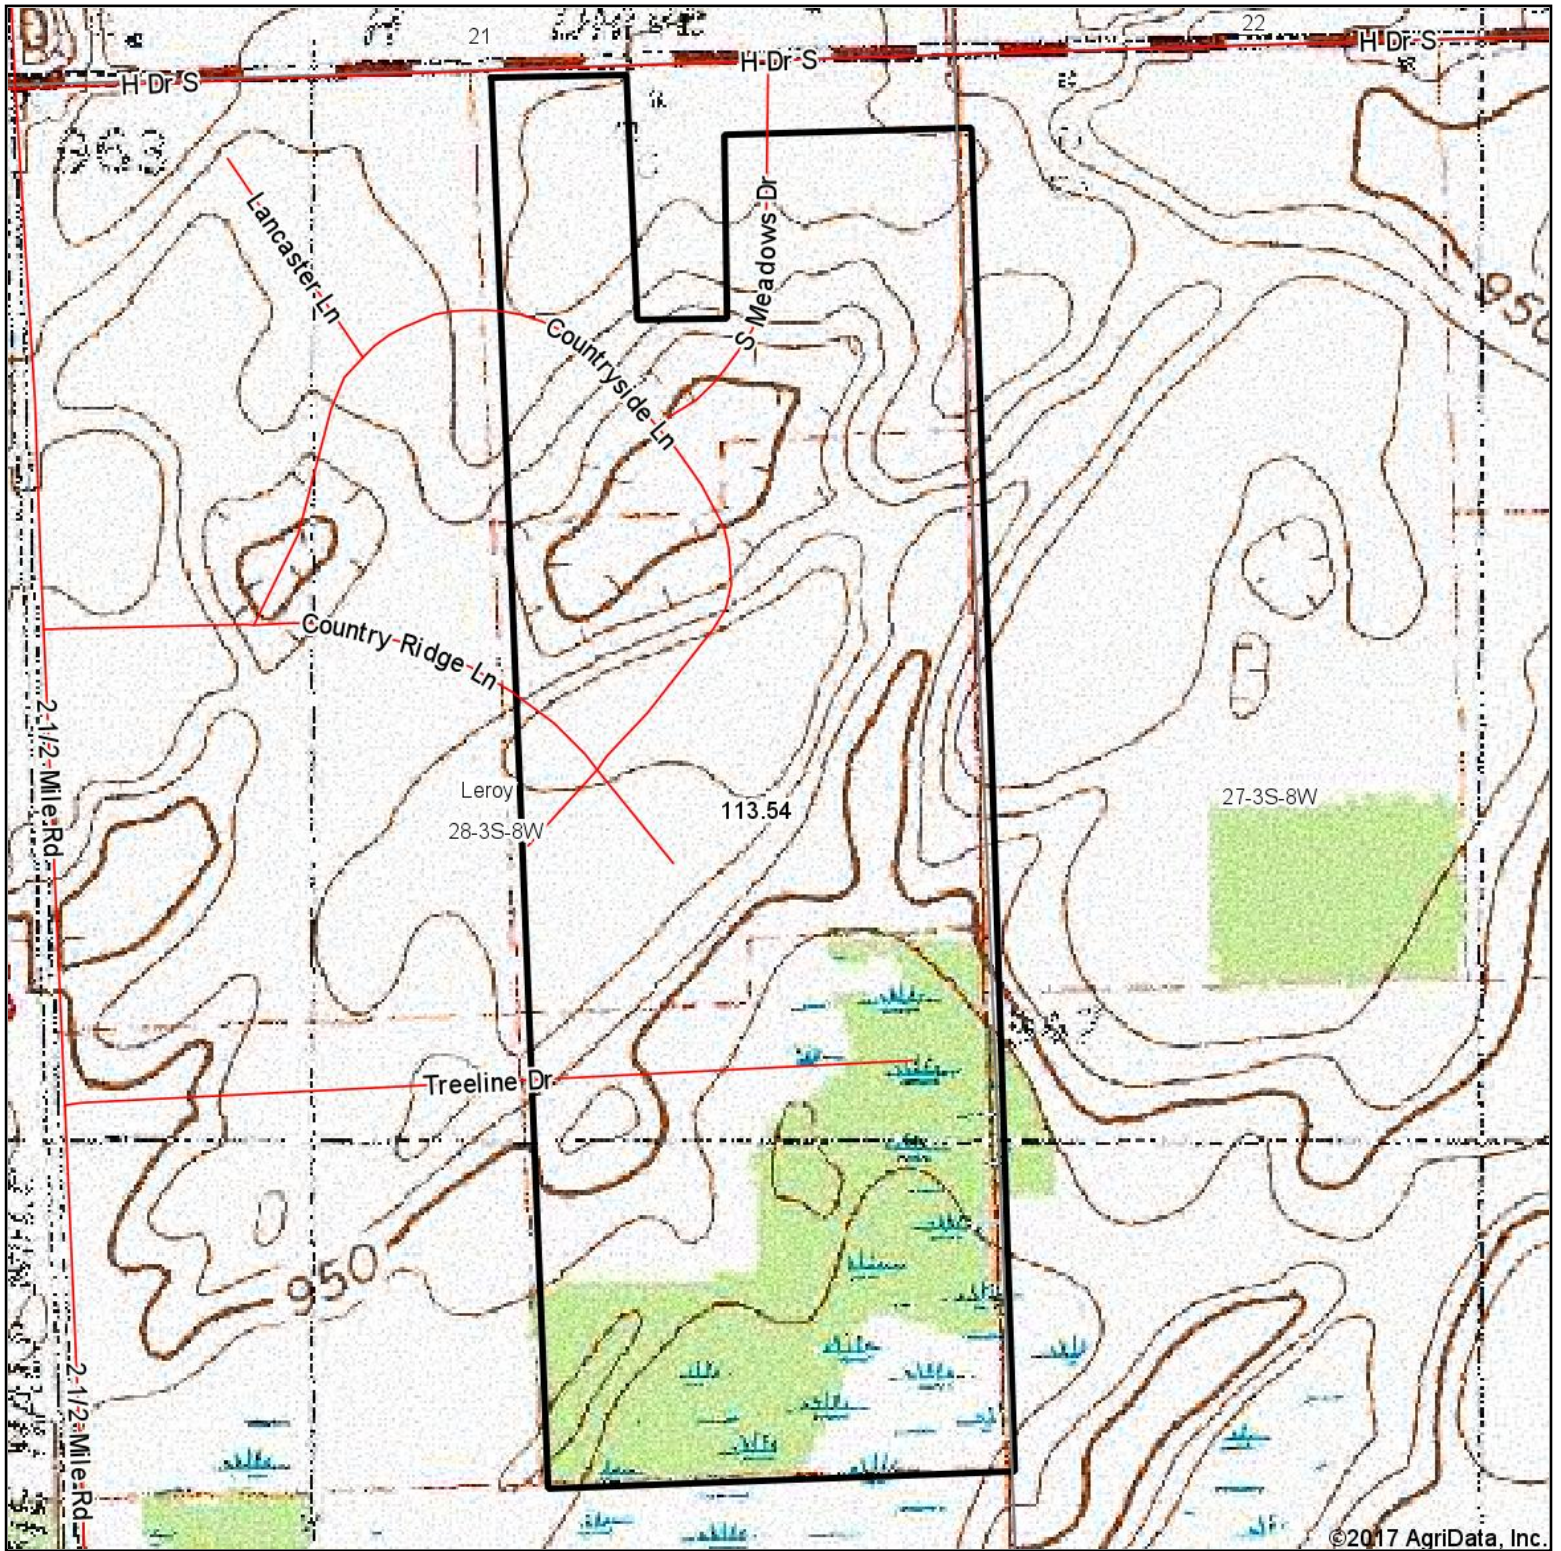

Topography Map

©2017 AgriData, Inc.

map center: 42° 10' 56.75, -85° 14' 21.94

0ft 620ft 1240ft

Maps Provided By:

© AgriData, Inc. 2017

www.AgriDataInc.com

28-3S-8W
Calhoun County
Michigan