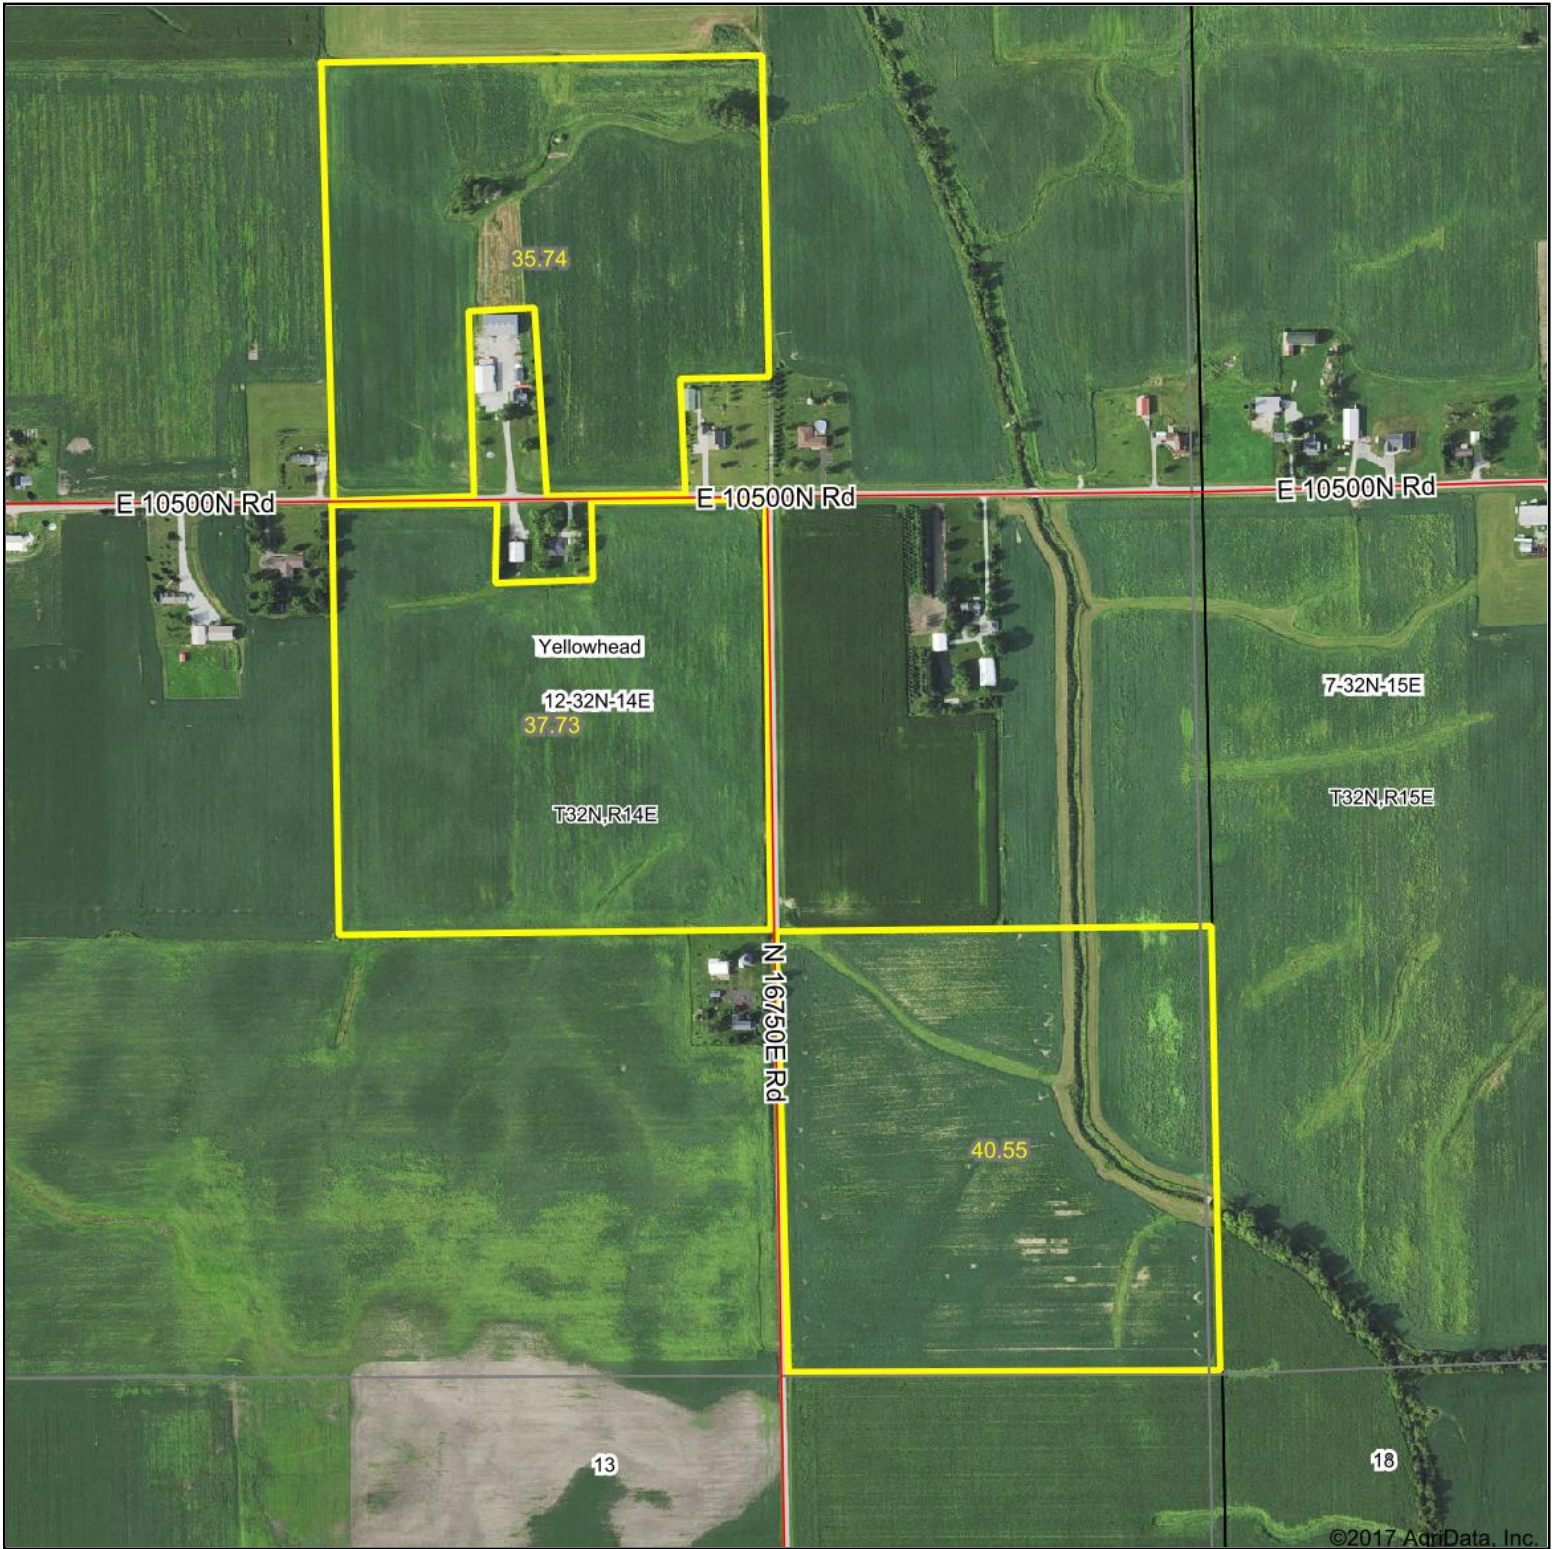

Aerial Map

map center: 41° 16' 19.96, -87° 33' 13.76

12-32N-14E
Kankakee County
Illinois

1/2/2018