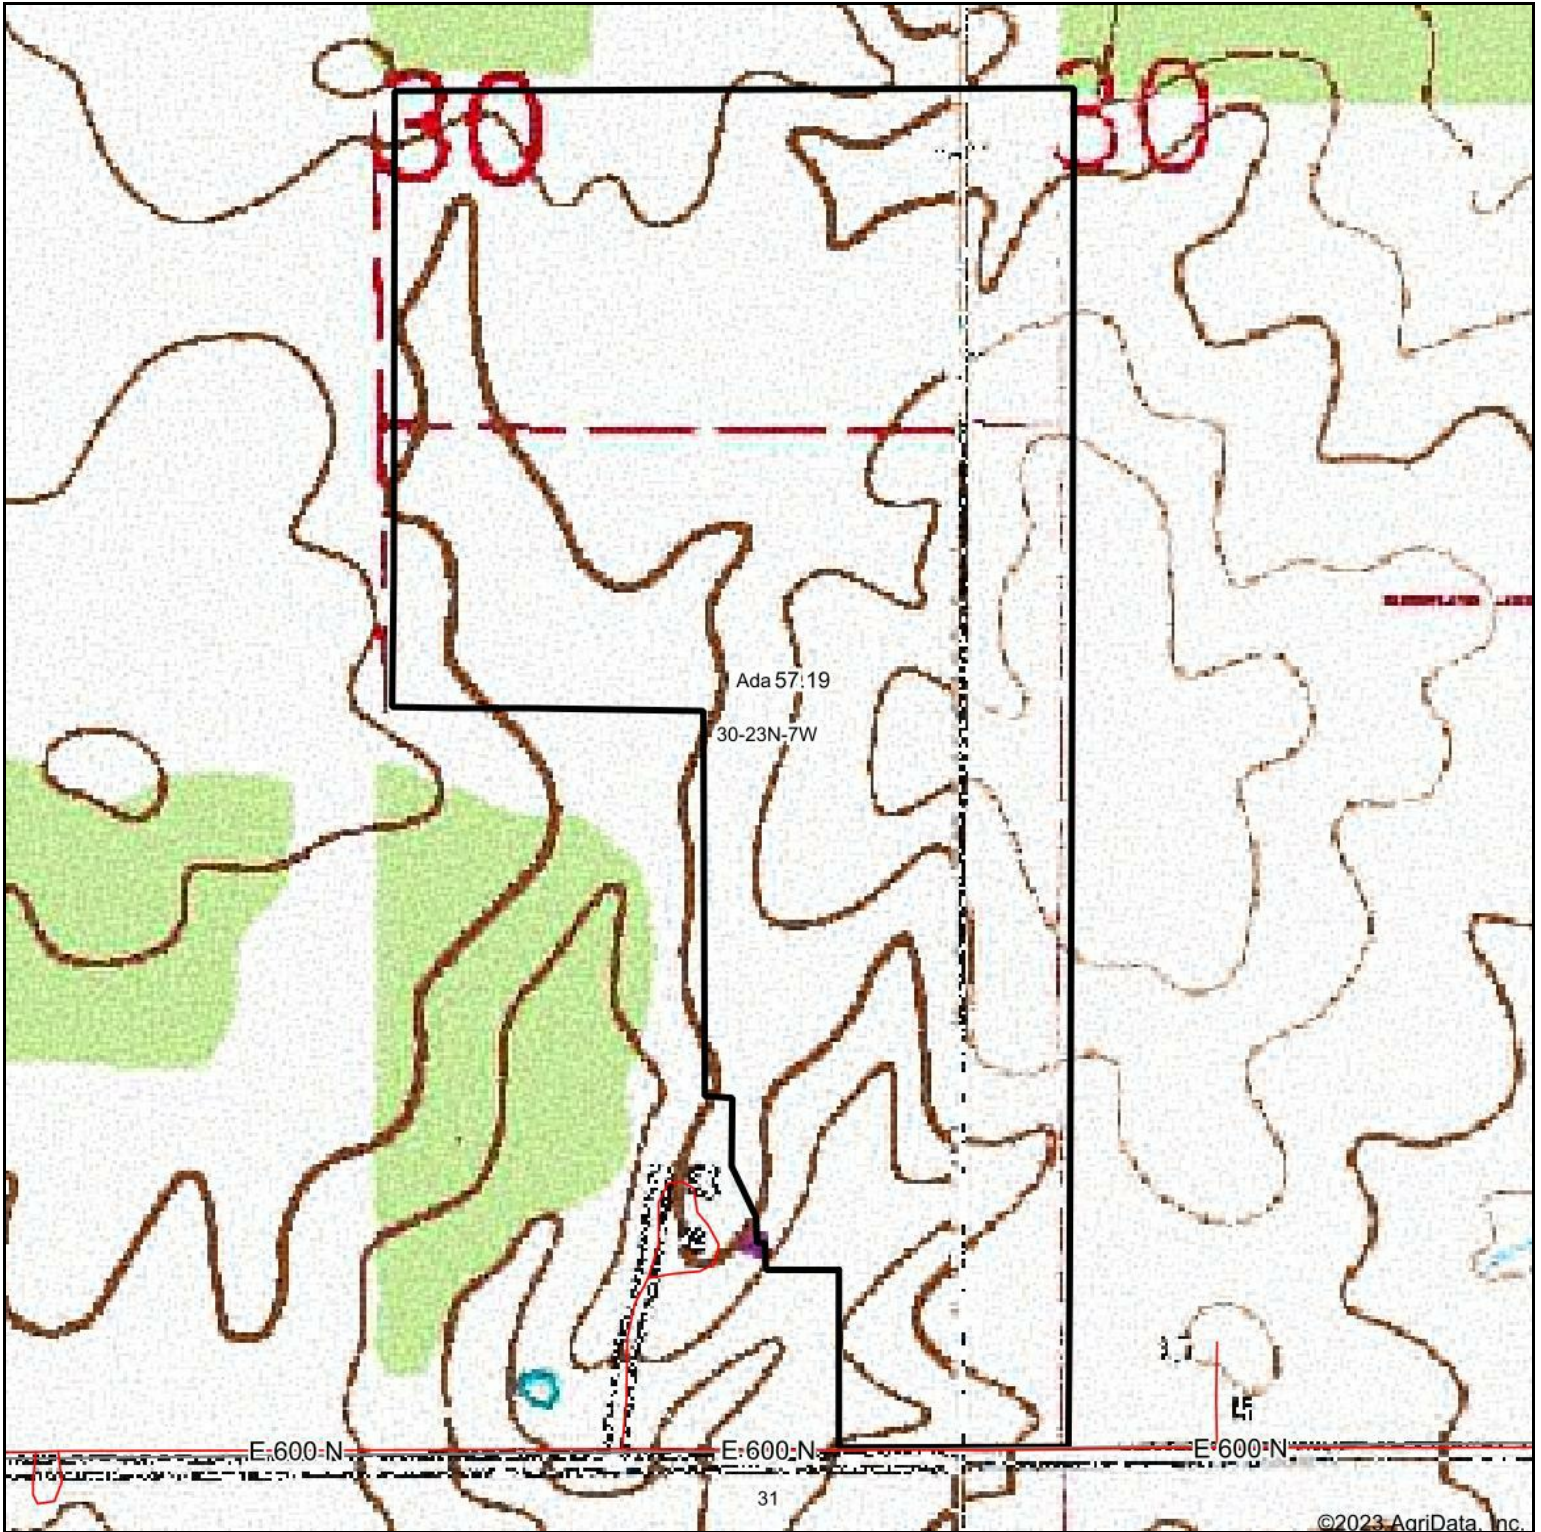

Topography Map

map center: 40° 24' 25.6, -87° 15' 4.84

Maps Provided By:

© AgriData, Inc. 2023 www.AgriDataInc.com

30-23N-7W
Warren County
Indiana

4/4/2023