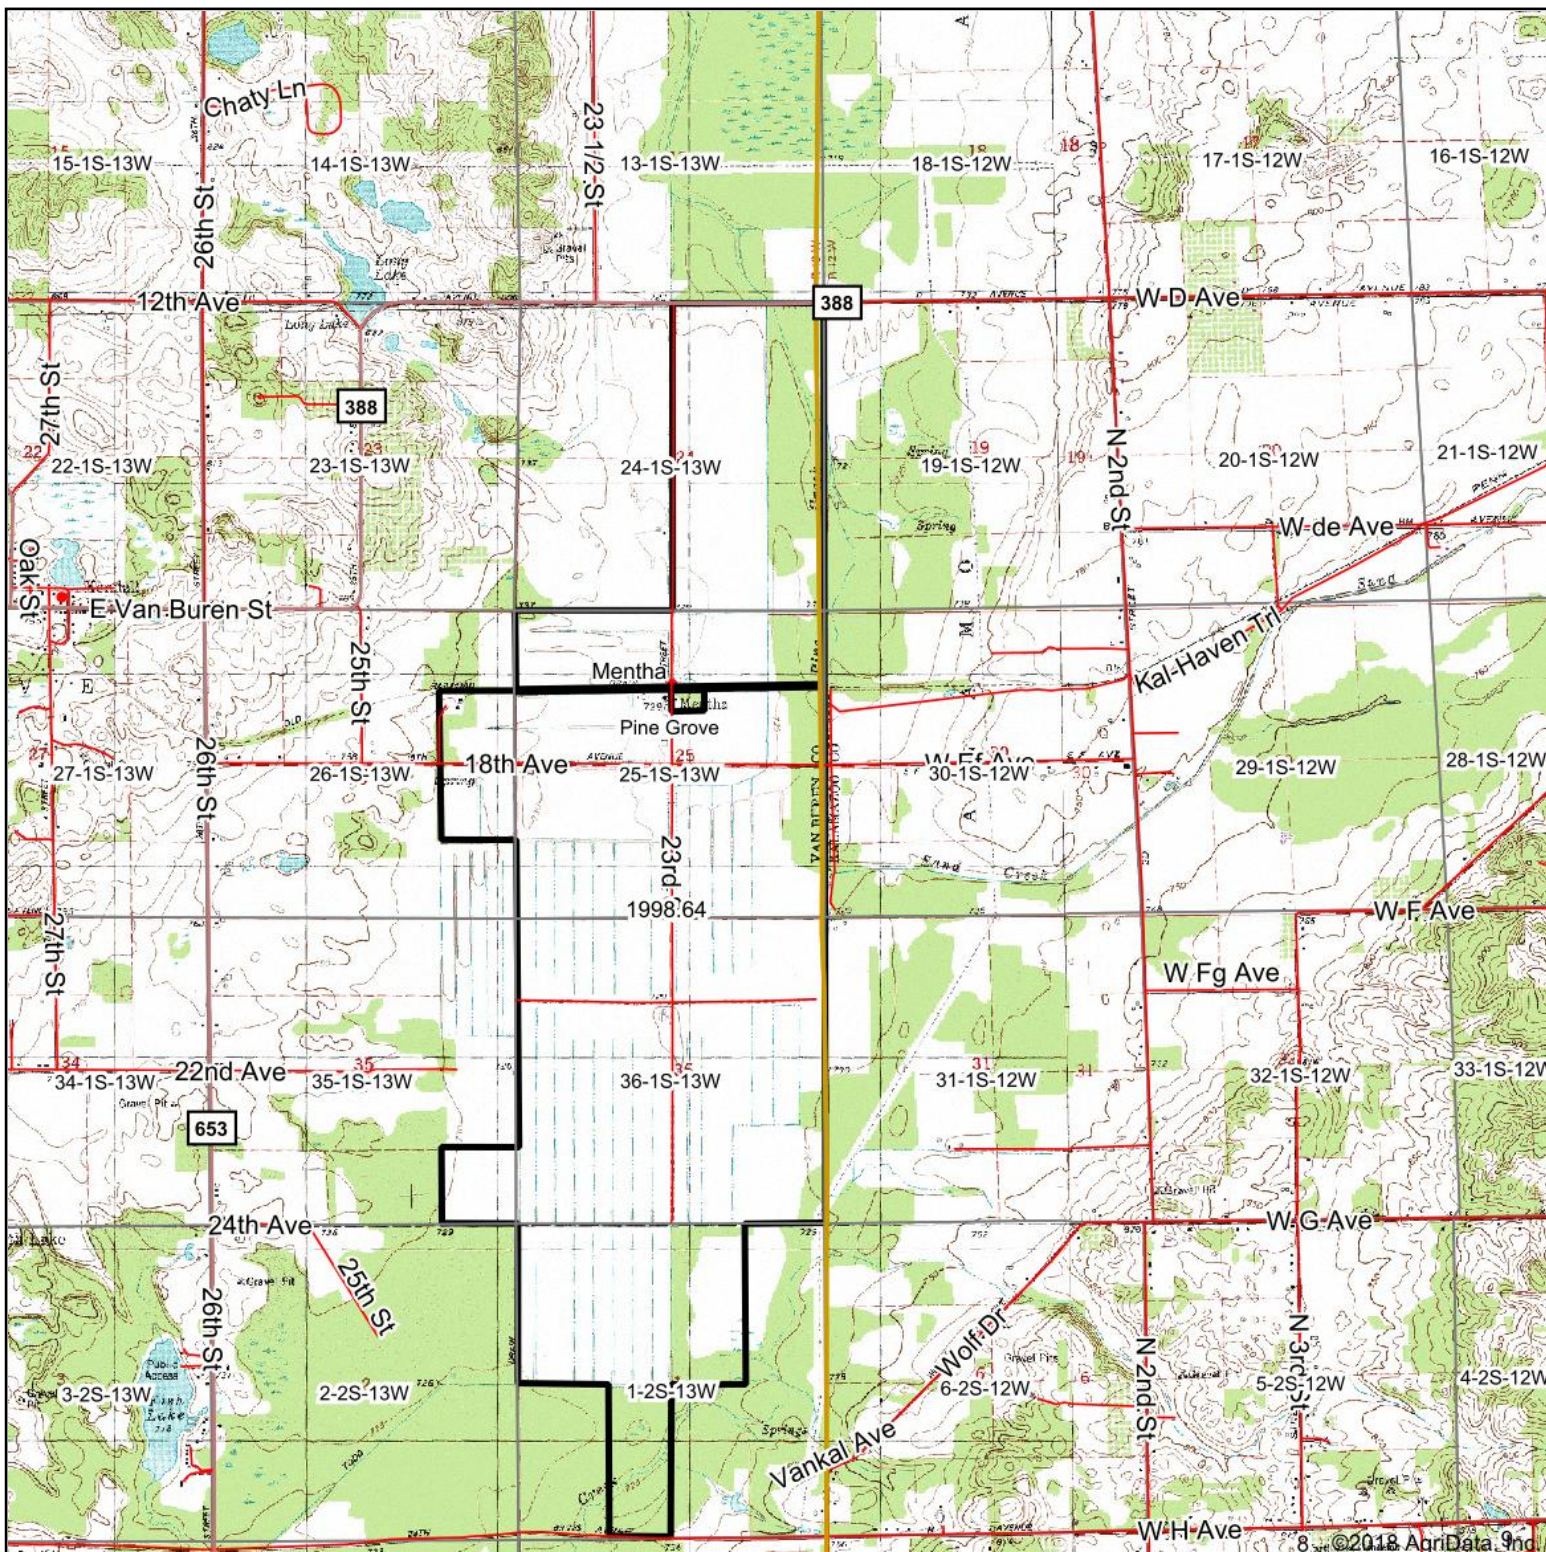

Topography Map

map center: 42° 21' 9.26, -85° 46' 5.02

Maps Provided By:
surety
 CUSTOMIZED ONLINE MAPPING
 © AgriData, Inc. 2018 www.AgrIDataInc.com

25-1S-13W
Van Buren County
Michigan

5/14/2018