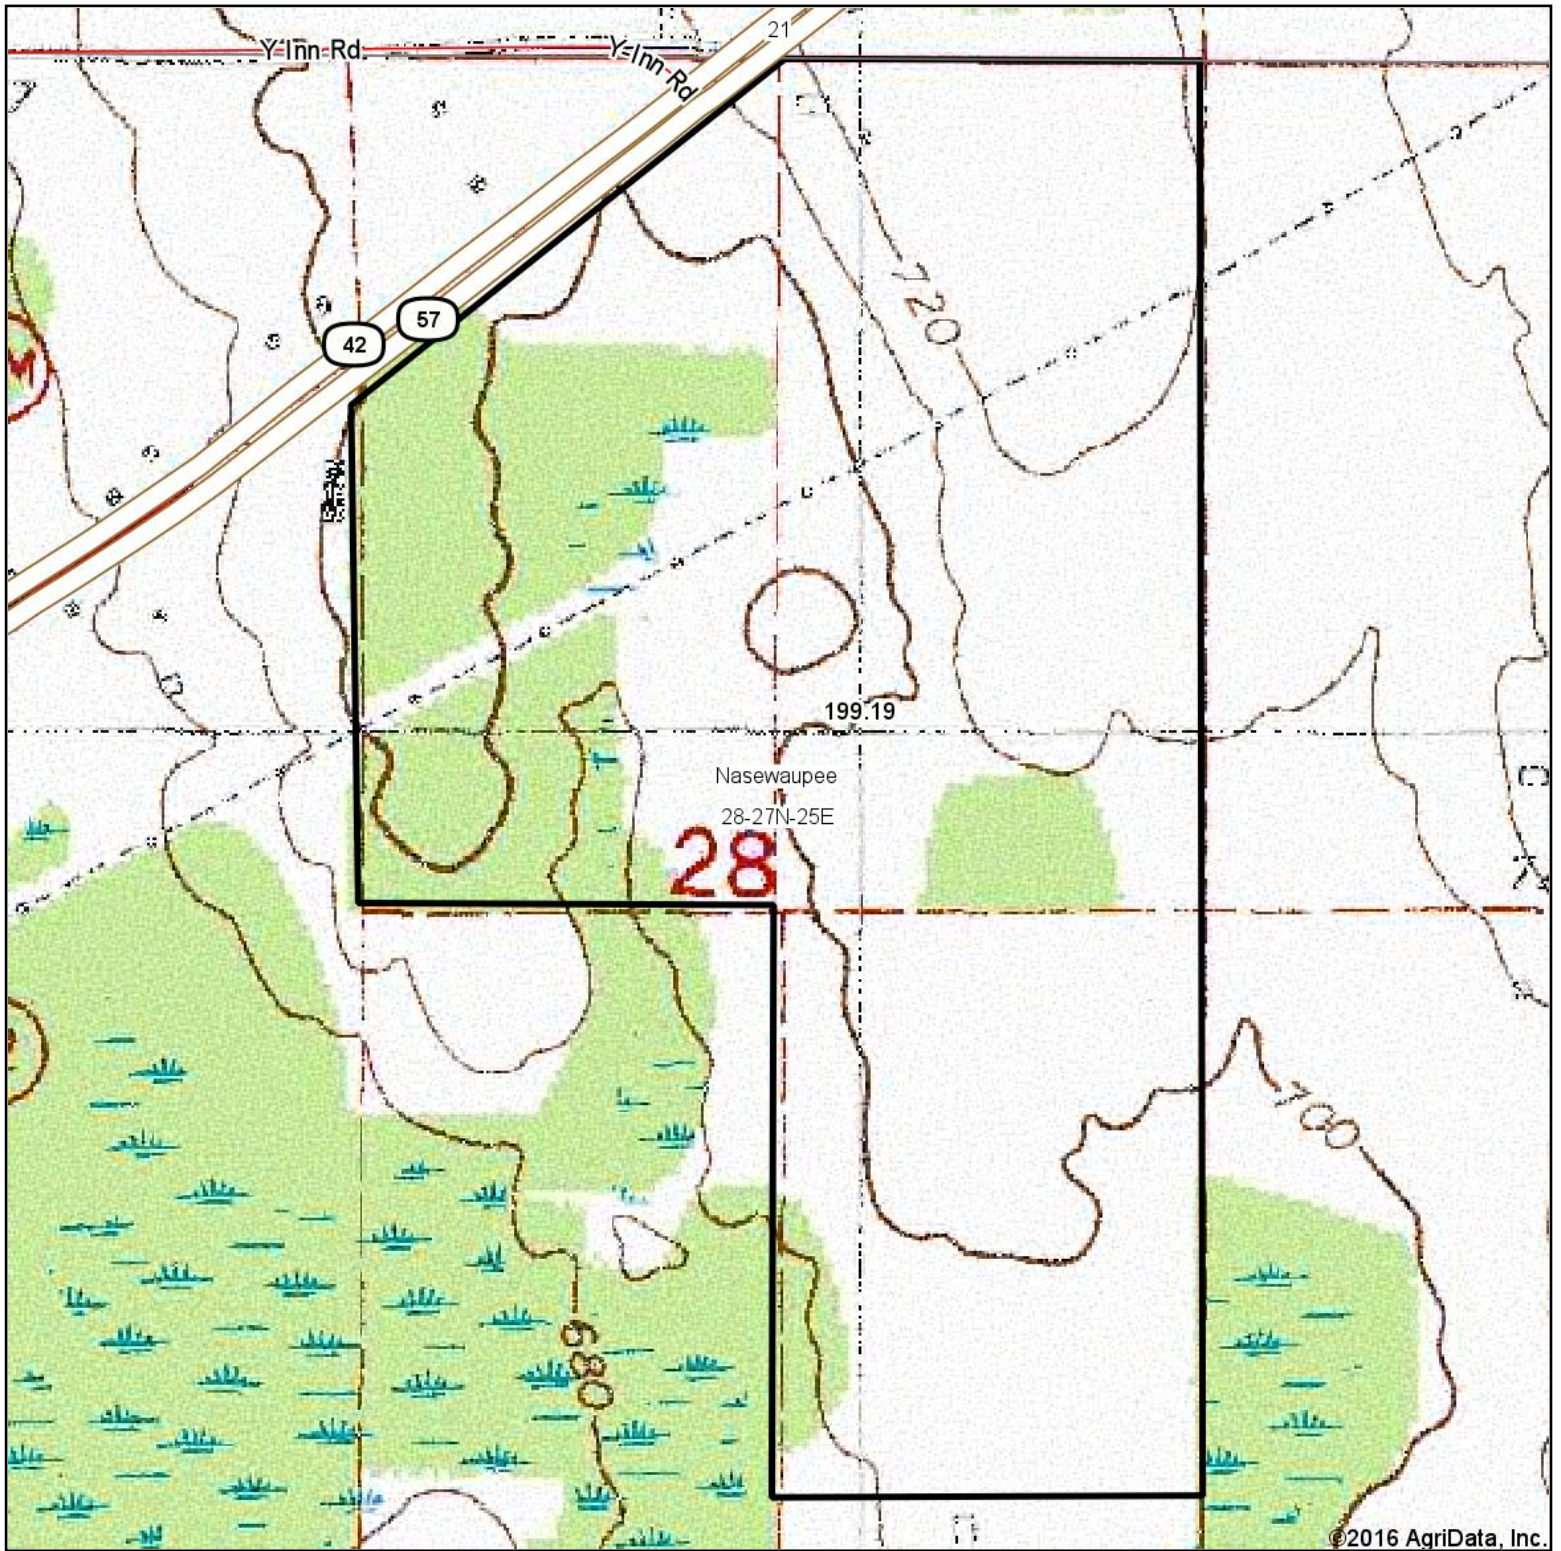

Topography Map

©2016 AgriData, Inc.

map center: 44° 47' 5.87, -87° 28' 7.26

0ft 686ft 1371ft

Maps Provided By:

© AgriData, Inc. 2016

www.AgriDataInc.com

28-27N-25E
Door County
Wisconsin