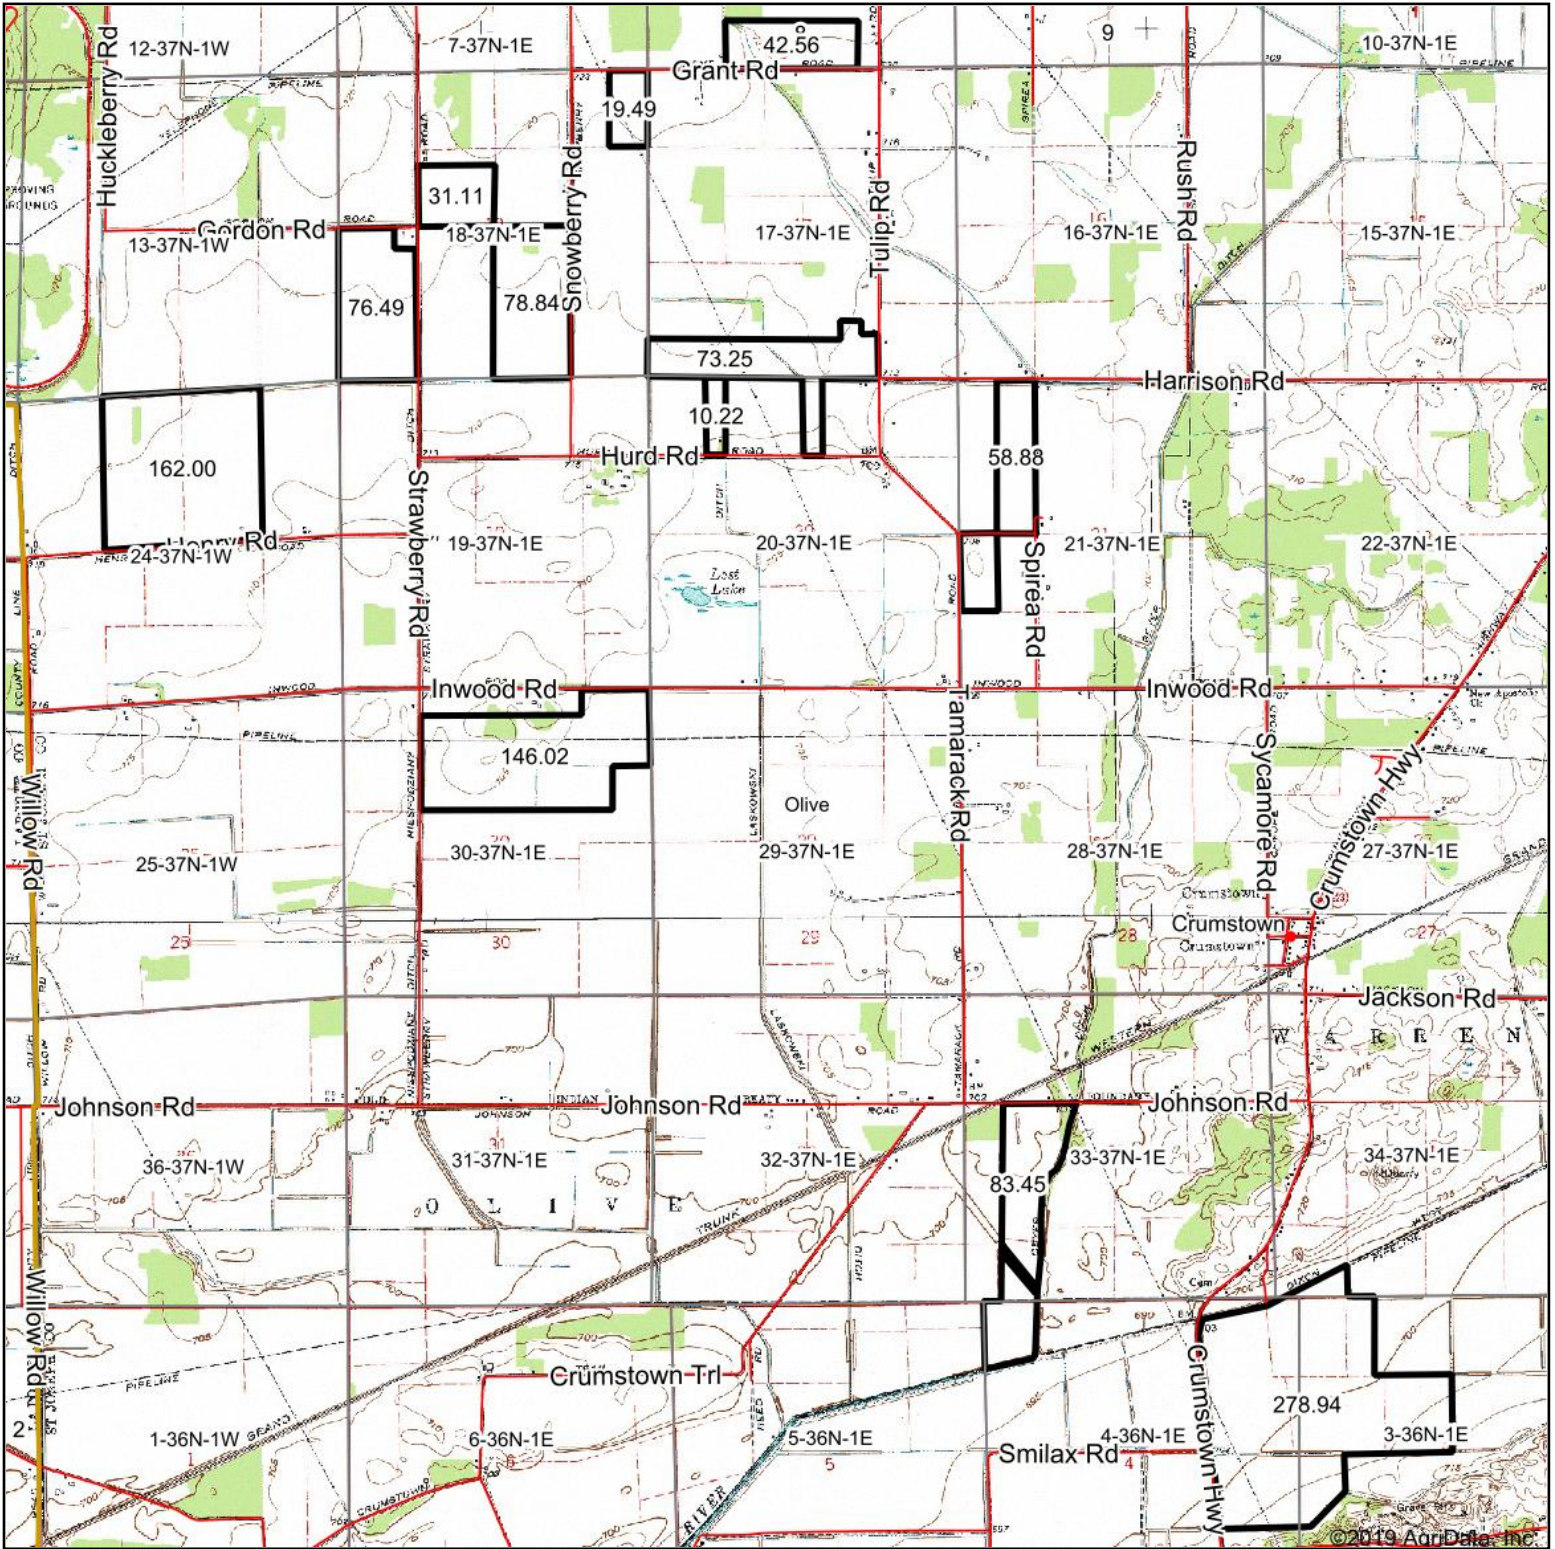

Topography Map

map center: 41° 37' 54.1, -86° 26' 24.44

0ft 3772ft 7543ft

Maps Provided By:

© AgriData, Inc. 2019 www.AgridataInc.com

29-37N-1E
St Joseph County
Indiana

6/3/2020