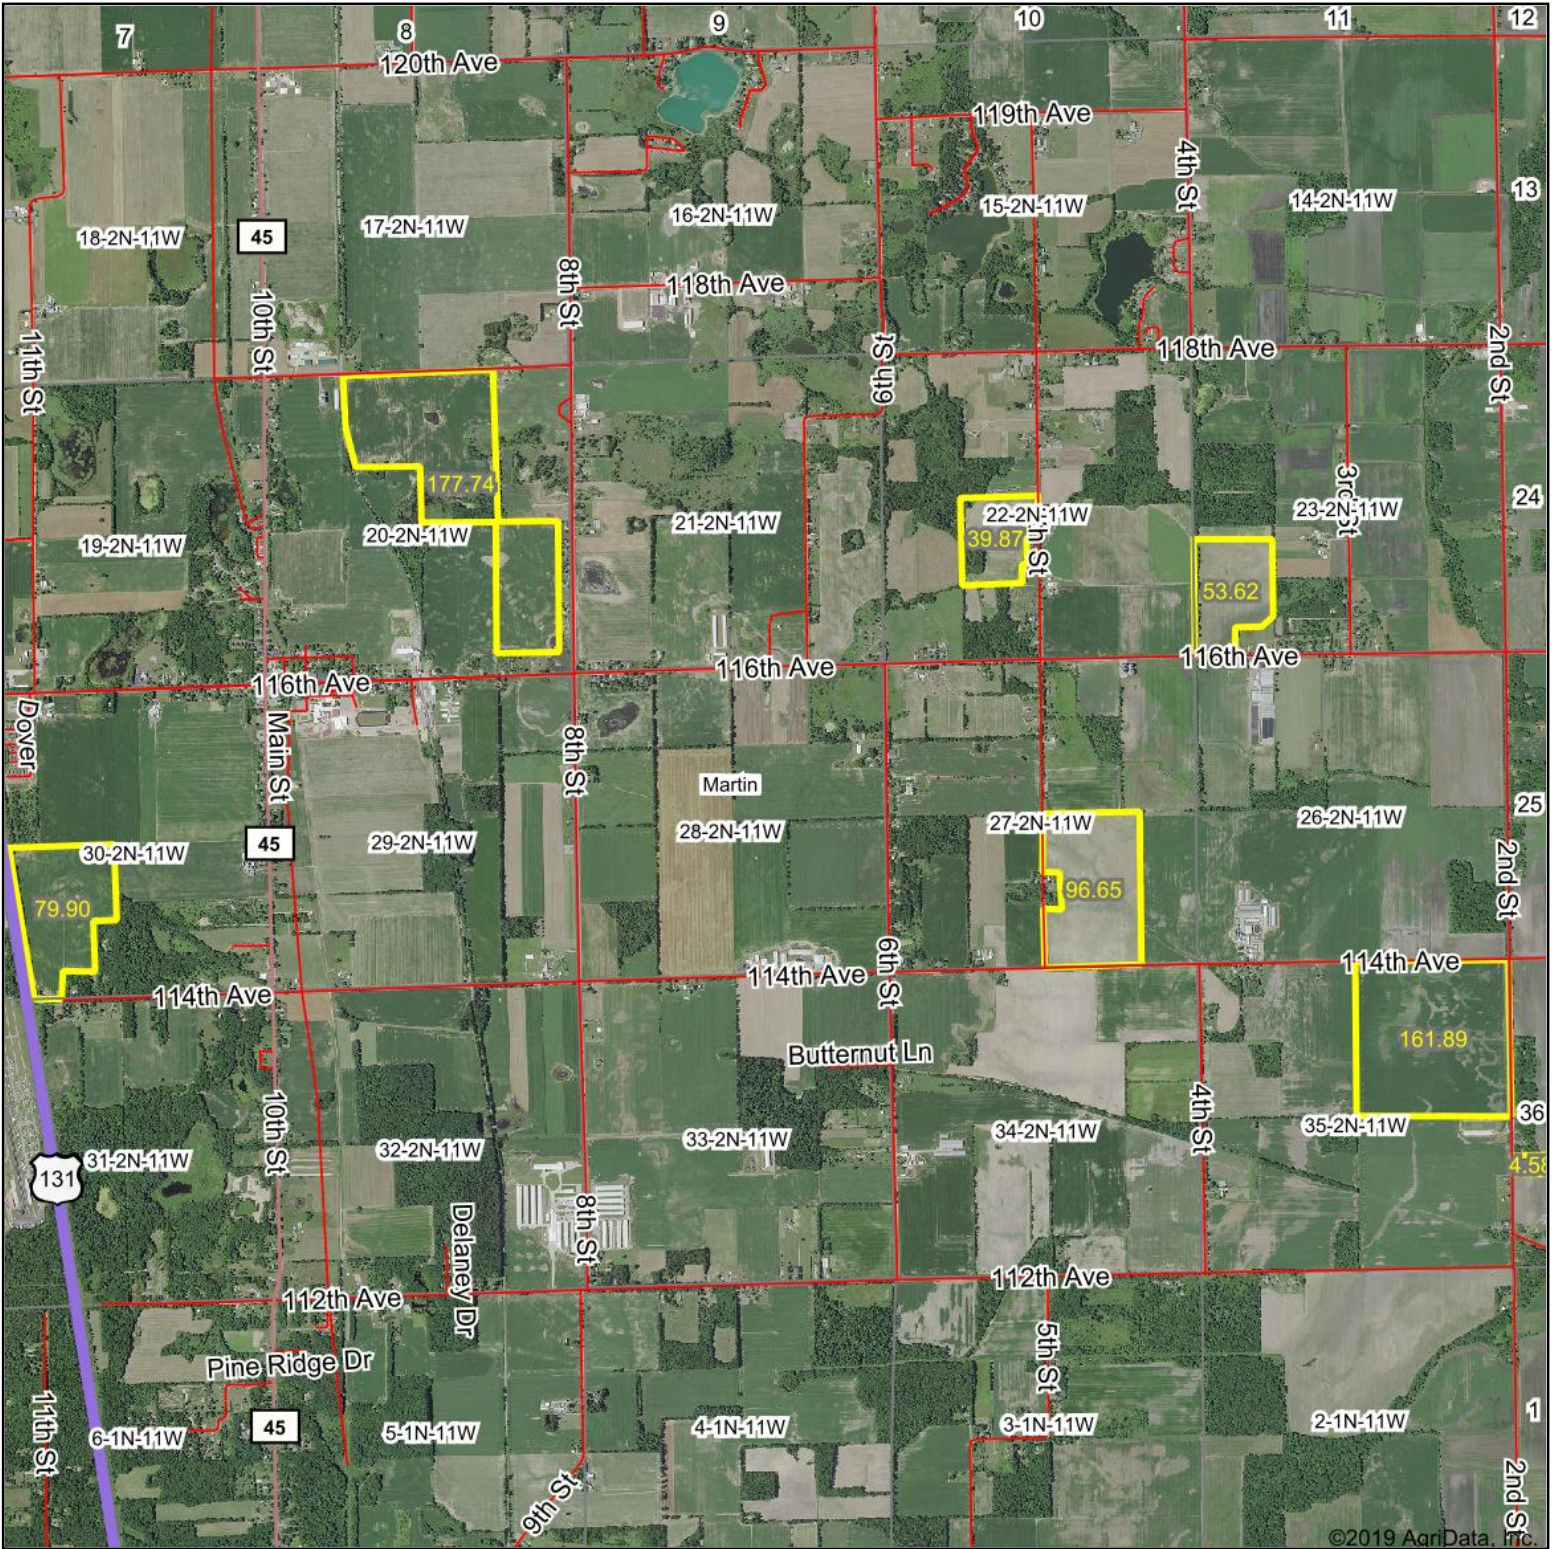

Aerial Map

©2019 AgriData, Inc.

Maps Provided By:

© AgriData, Inc. 2019 www.AgridataInc.com

Map Center: 42° 31' 57.41, -85° 36' 33.61

28-2N-11W
Allegan County
Michigan

4/14/2020