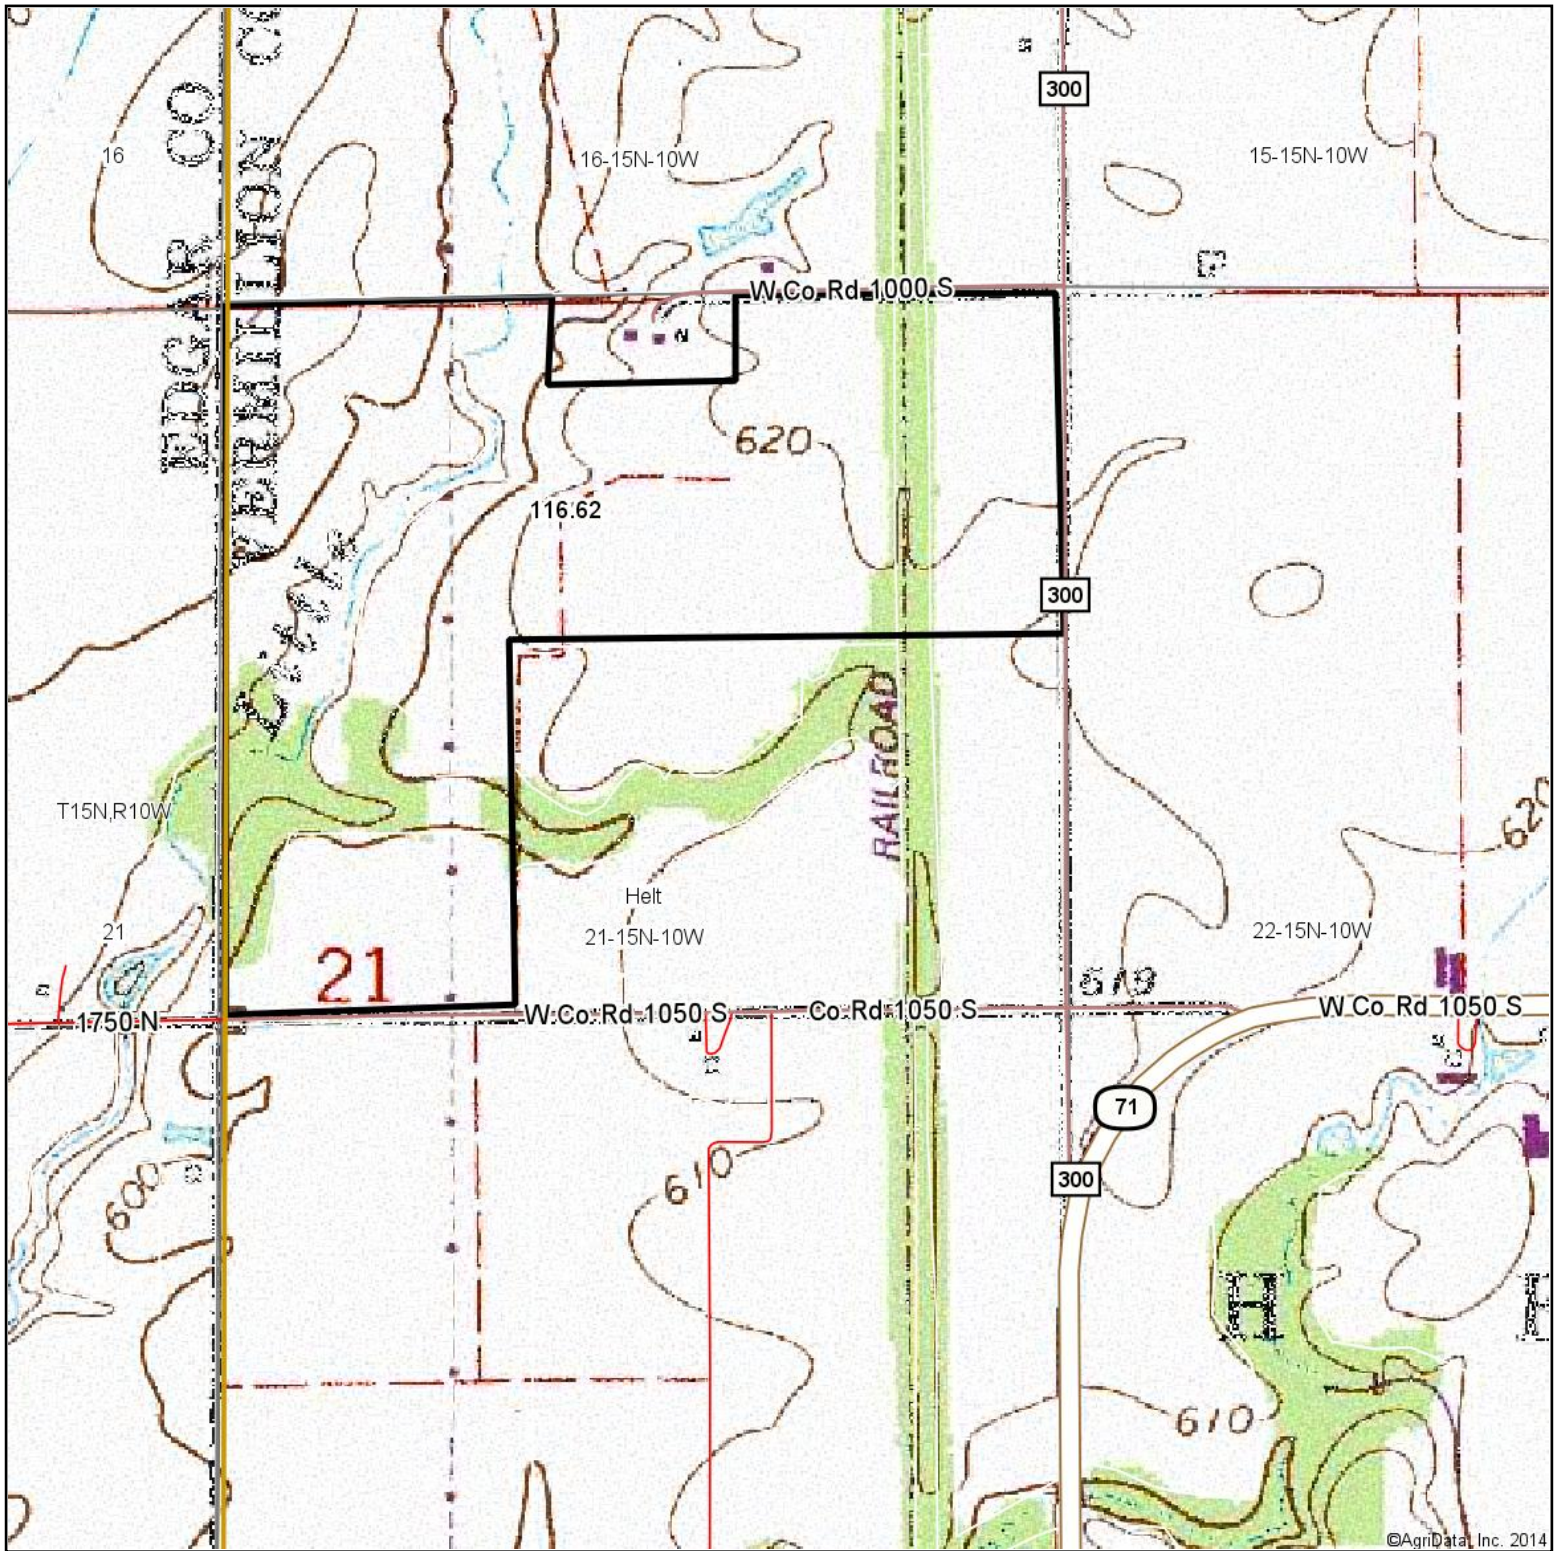

Topography Map

map center: 39° 43' 59.67, 87° 31' 32.49

scale: 9351

21-15N-10W
Vermillion County
Indiana

8/5/2014

Maps Provided By:

© AgriData, Inc. 2014 www.AgriDataInc.com