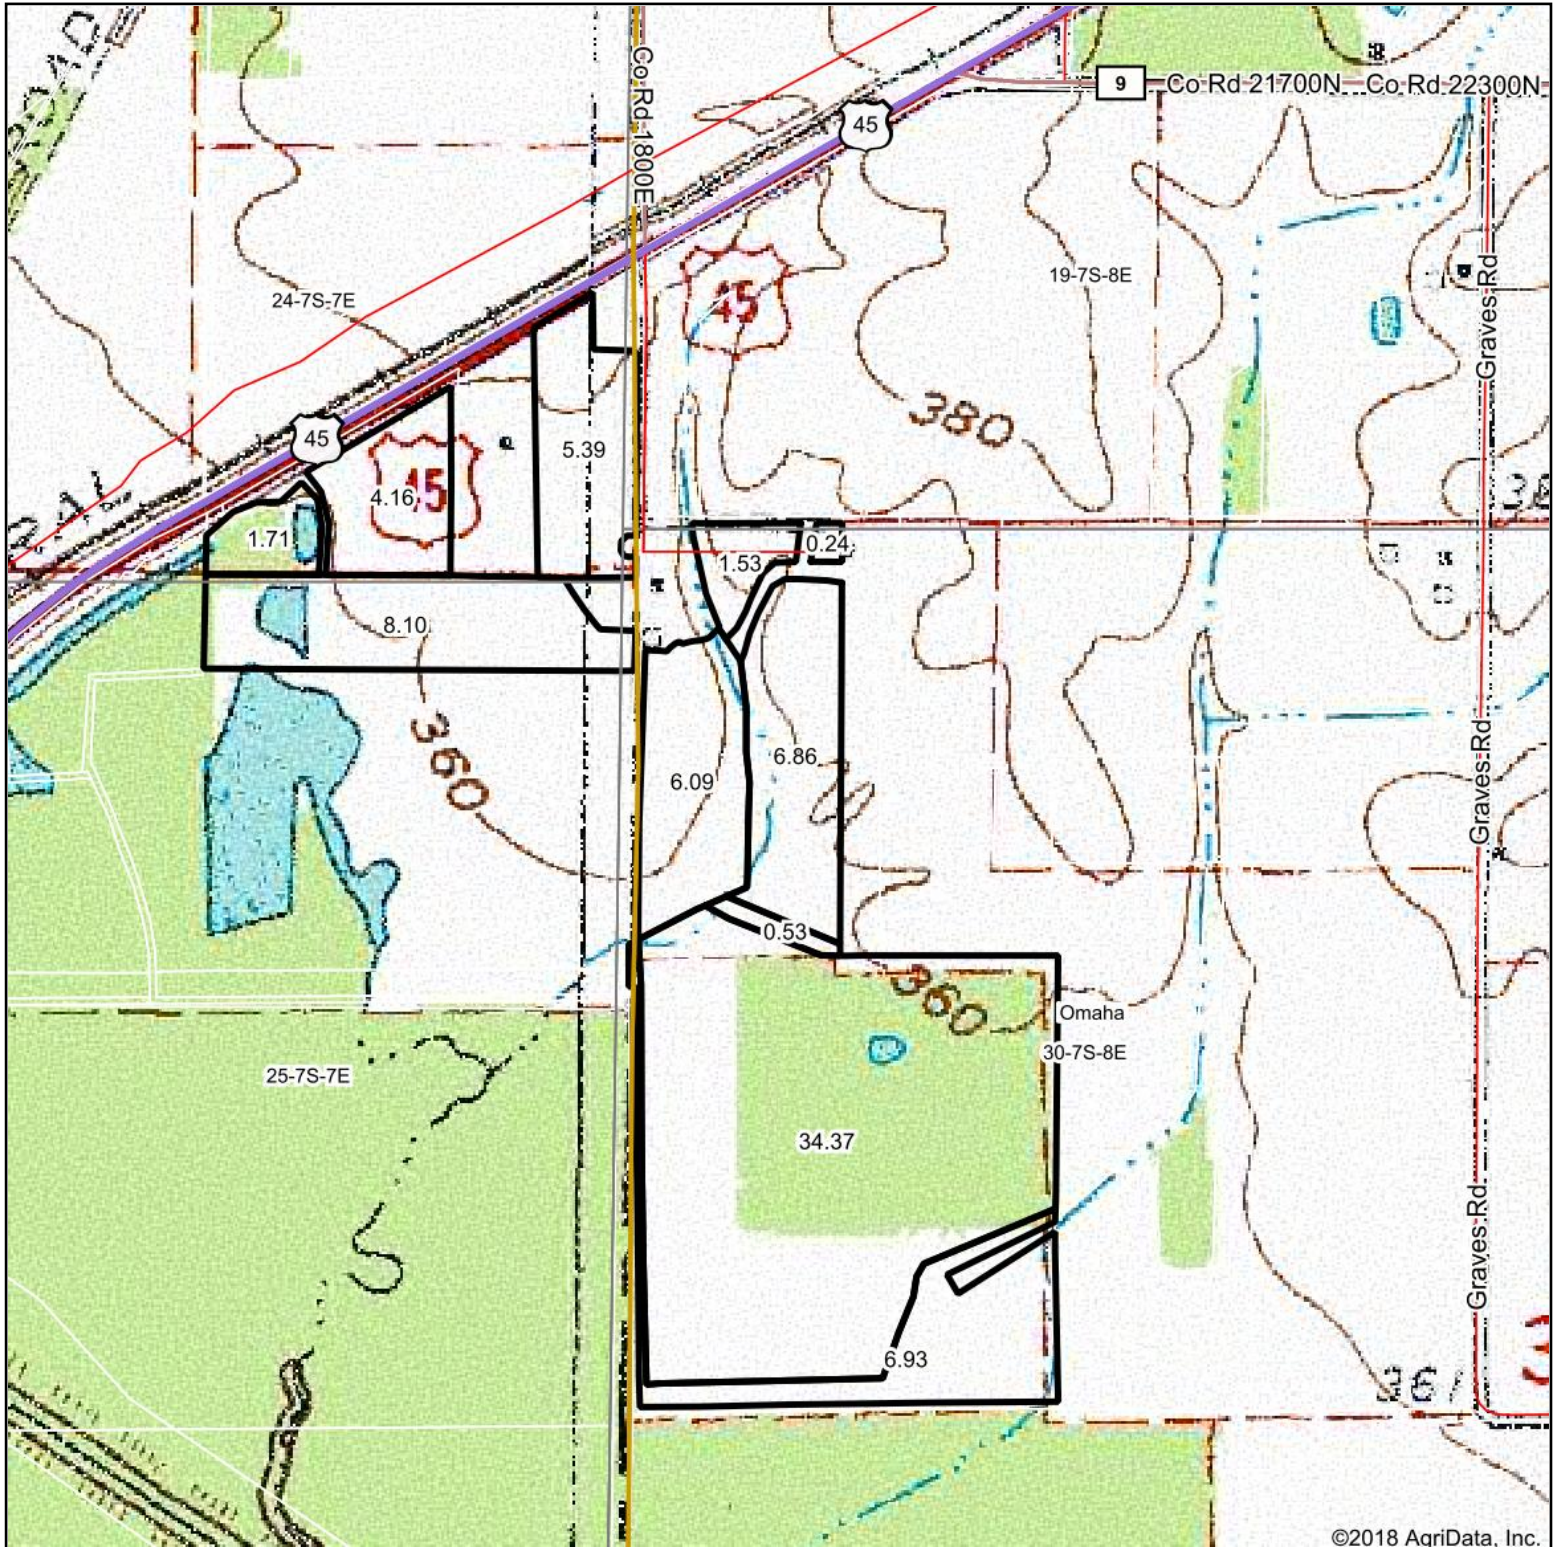

# Topography Map

map center: 37° 53' 29.53, -88° 22' 22.73

**30-7S-8E**  
**Gallatin County**  
**Illinois**

11/8/2018