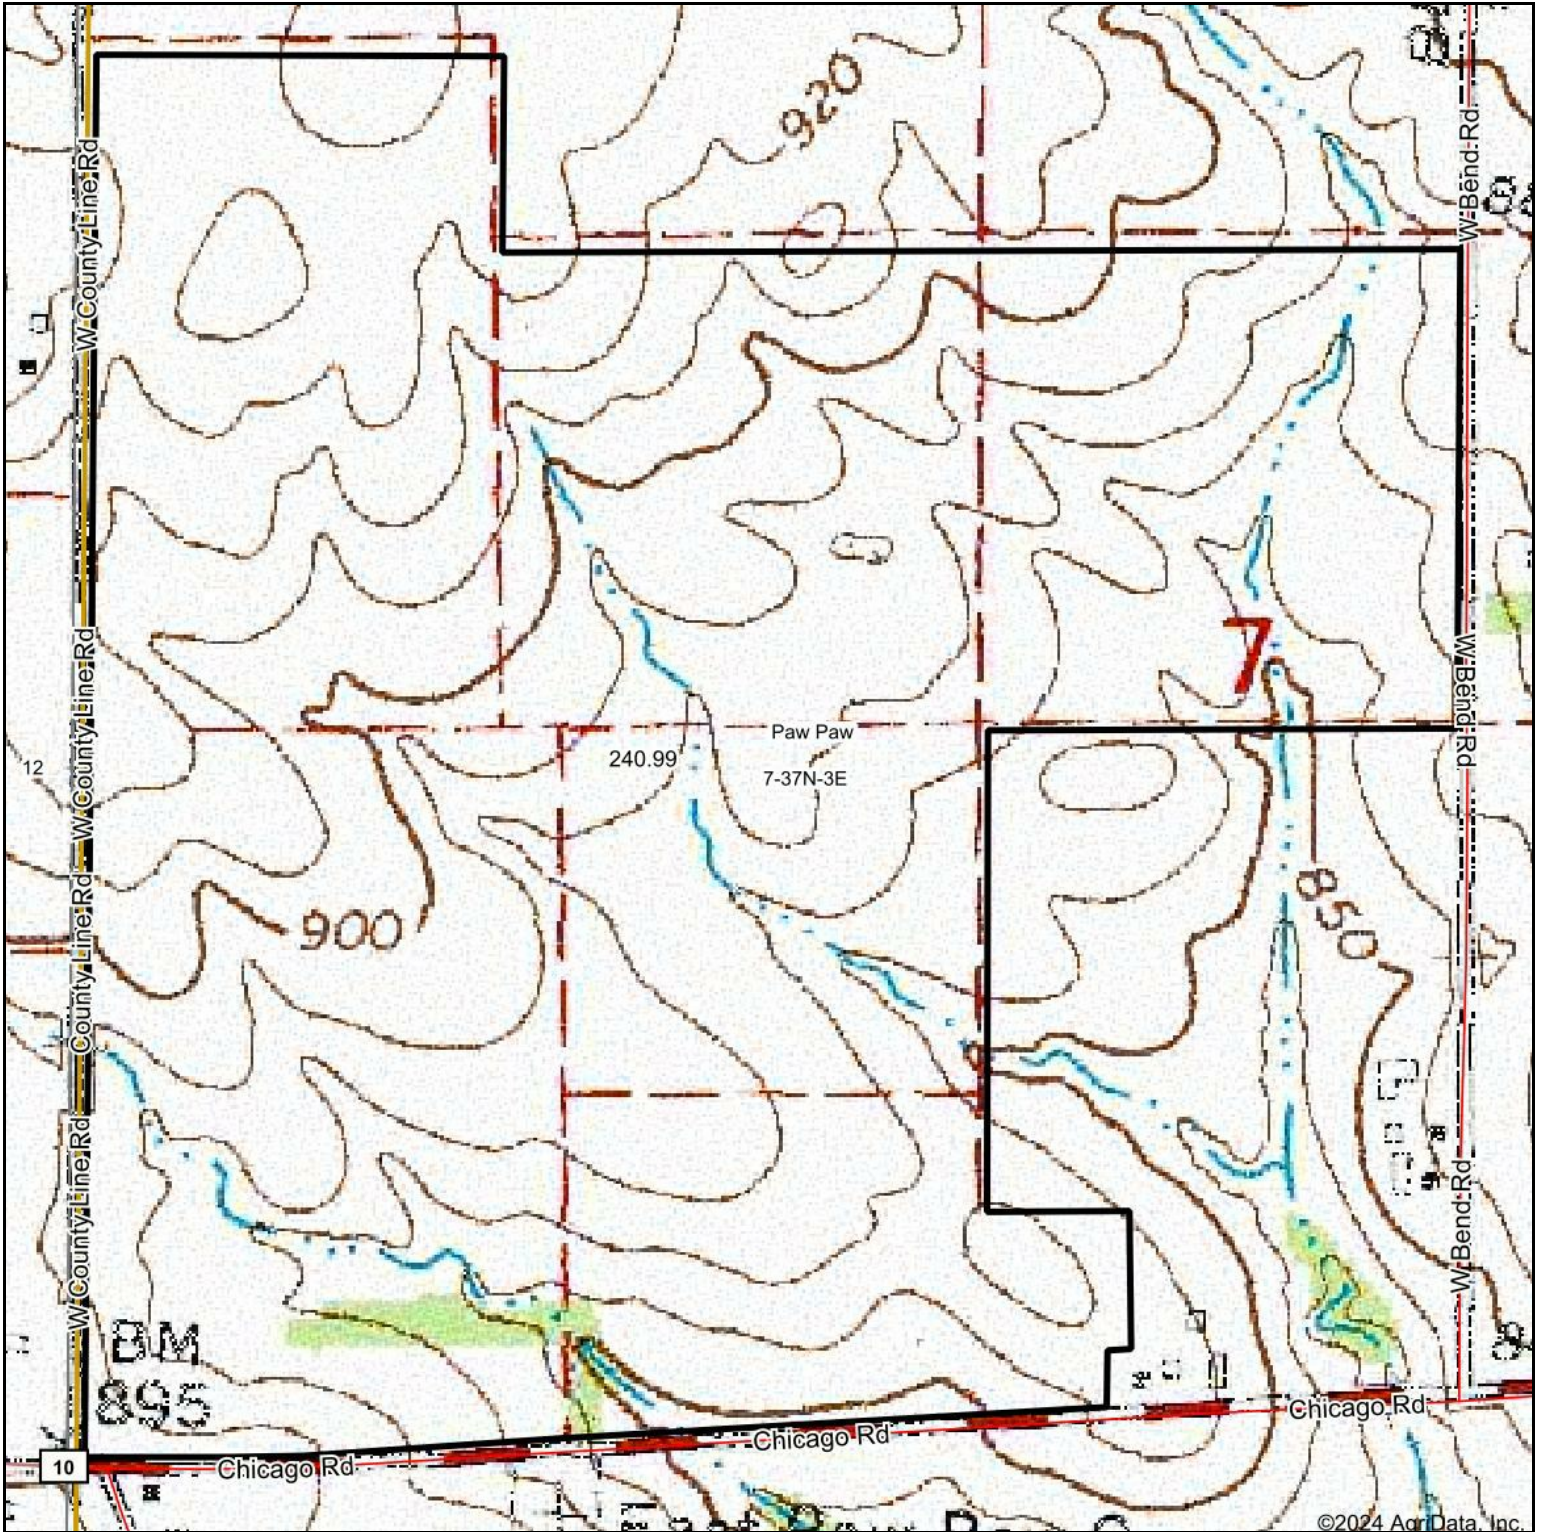

Topography Map

©2024 AgrData, Inc.

Map Center: 41° 41' 36.37, -88° 55' 58.71

Maps Provided By:

© AgrData, Inc. 2023 www.AgrDataInc.com

7-37N-3E
DeKalb County
Illinois

8/16/2024