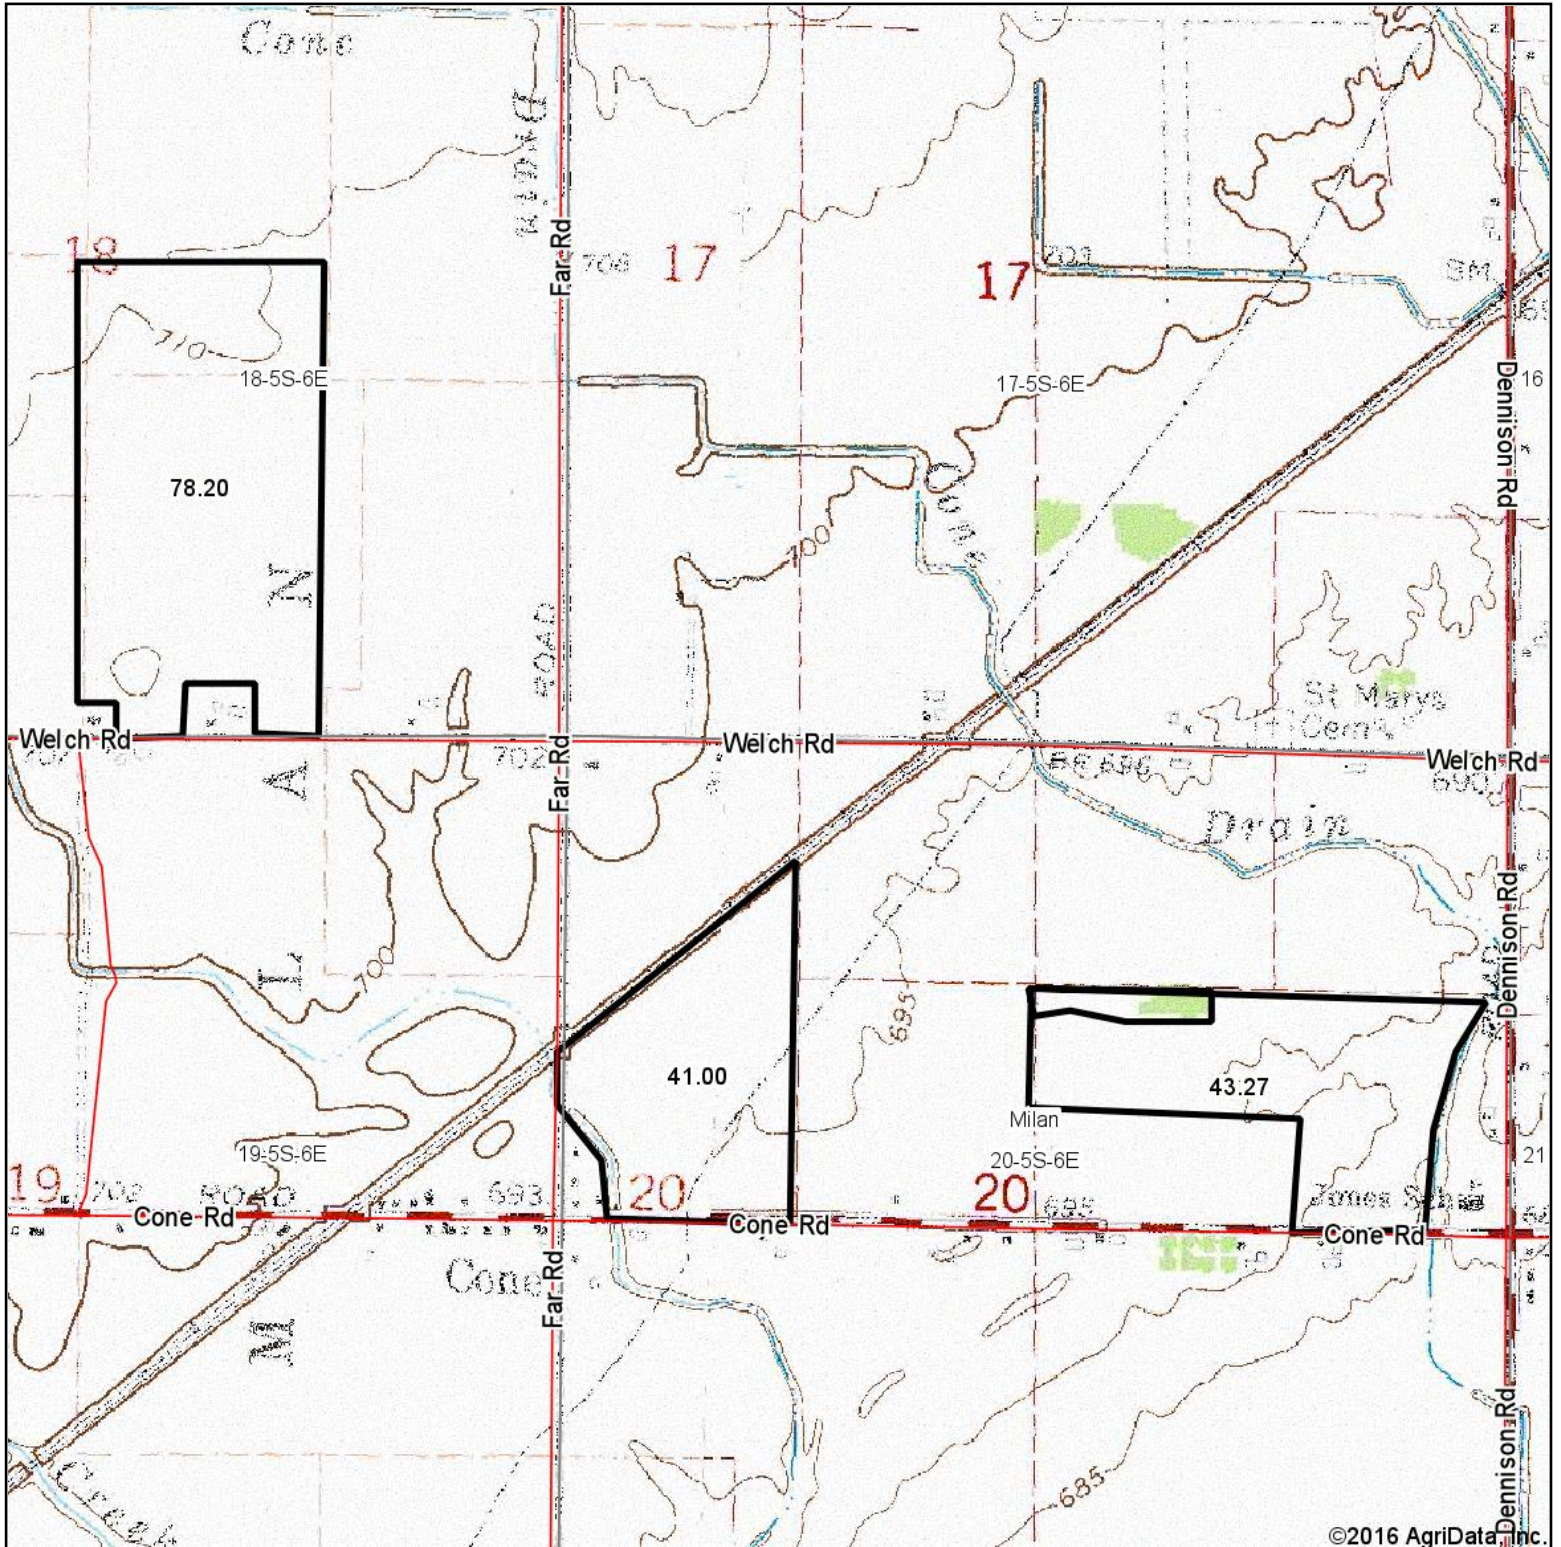

Topography Map

©2016 AgriData, Inc.

map center: 42° 2' 19.67, 83° 44' 55.79

20-5S-6E
Monroe County
Michigan

5/6/2016

Maps Provided By:

CUSTOMIZED ONLINE MAPPING
© AgriData, Inc. 2016 www.AgriDataInc.com