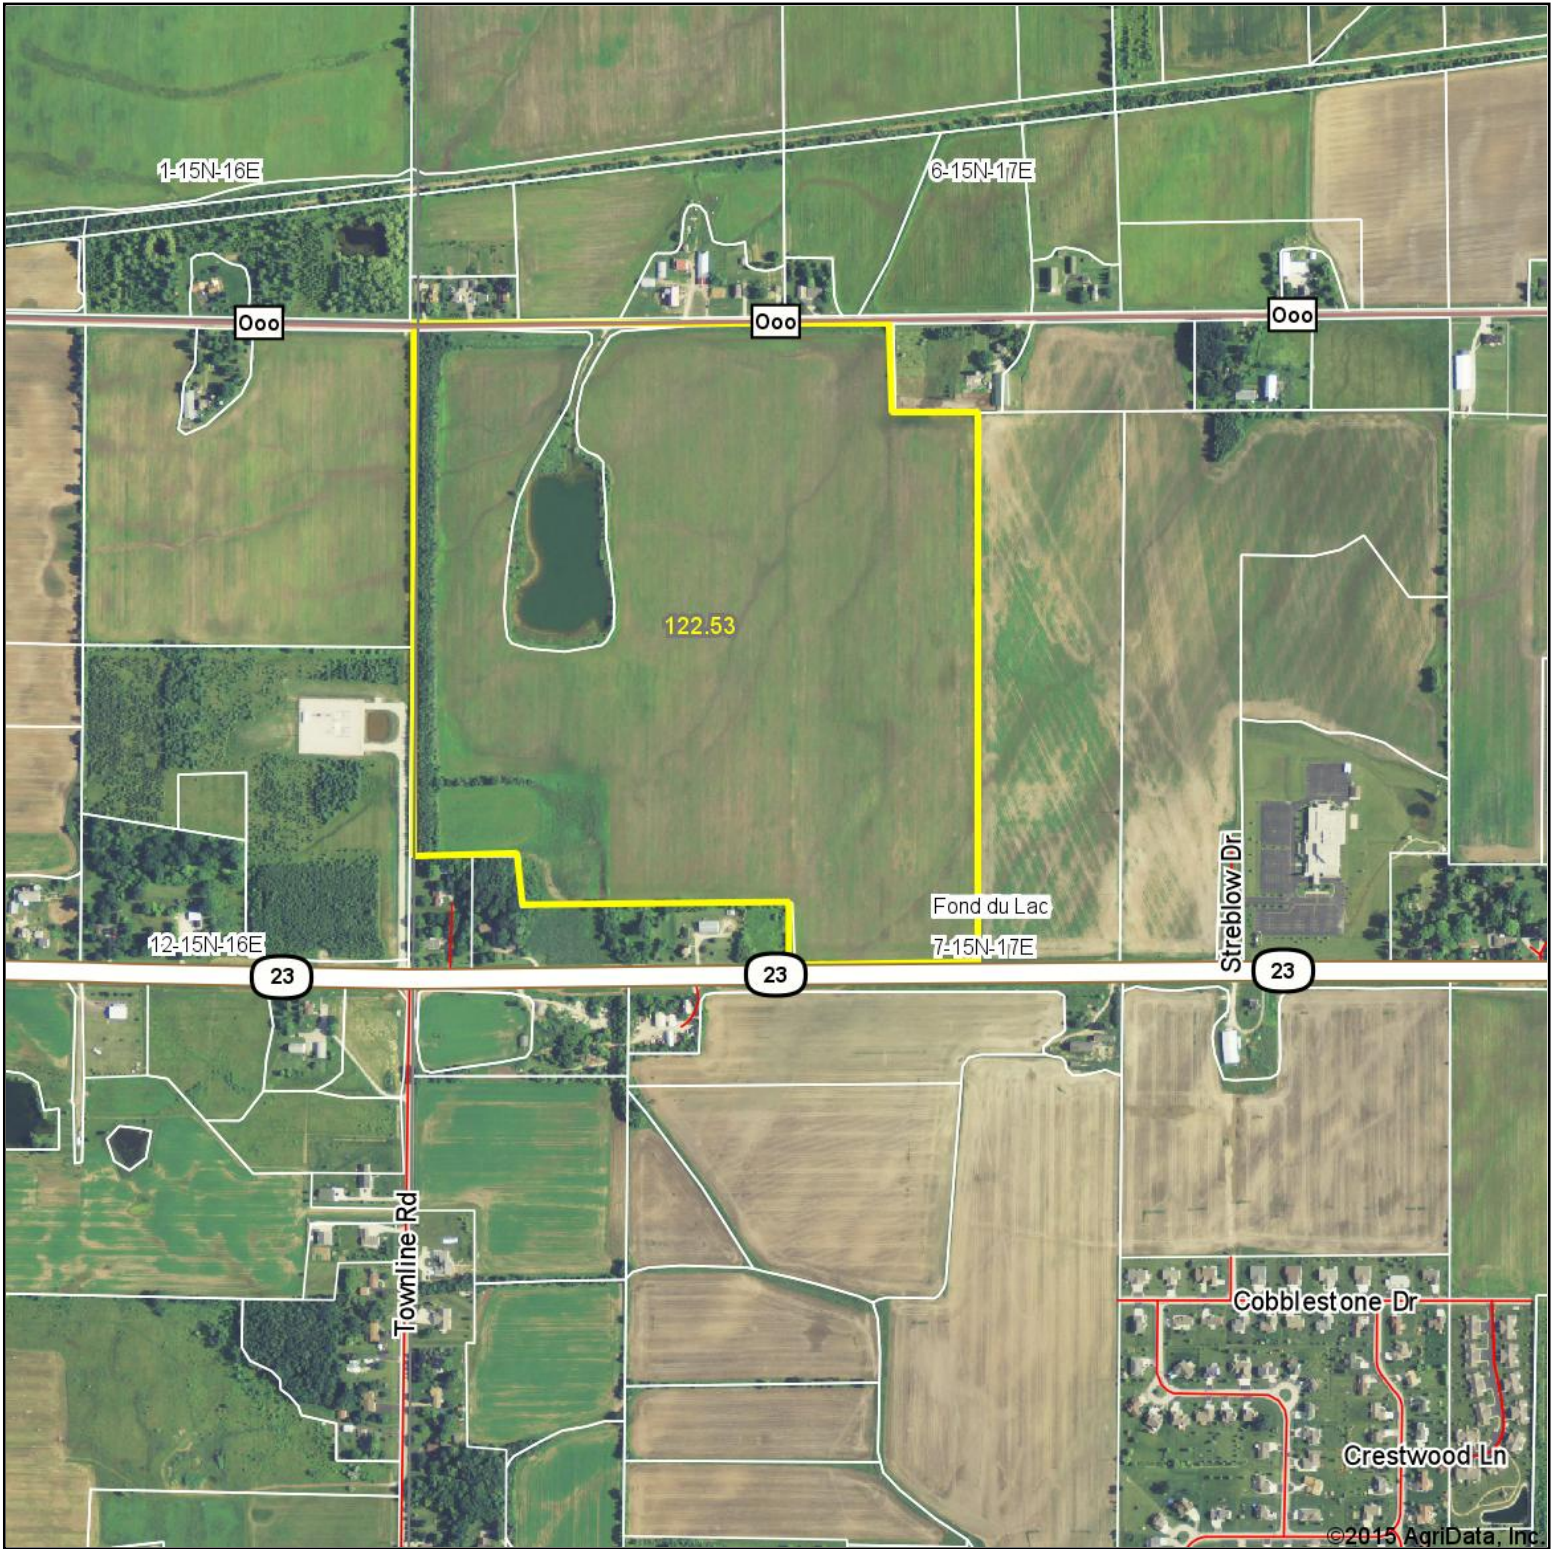

# Aerial Map

map center: 43° 47' 12.8, 88° 31' 5.5

scale: 10273

4/20/2015

**7-15N-17E**  
**Fond Du Lac County**  
**Wisconsin**

Maps Provided By:  
  
CUSTOMIZED ONLINE MAPPING  
© AgriData, Inc. 2014 www.AgriDataInc.com