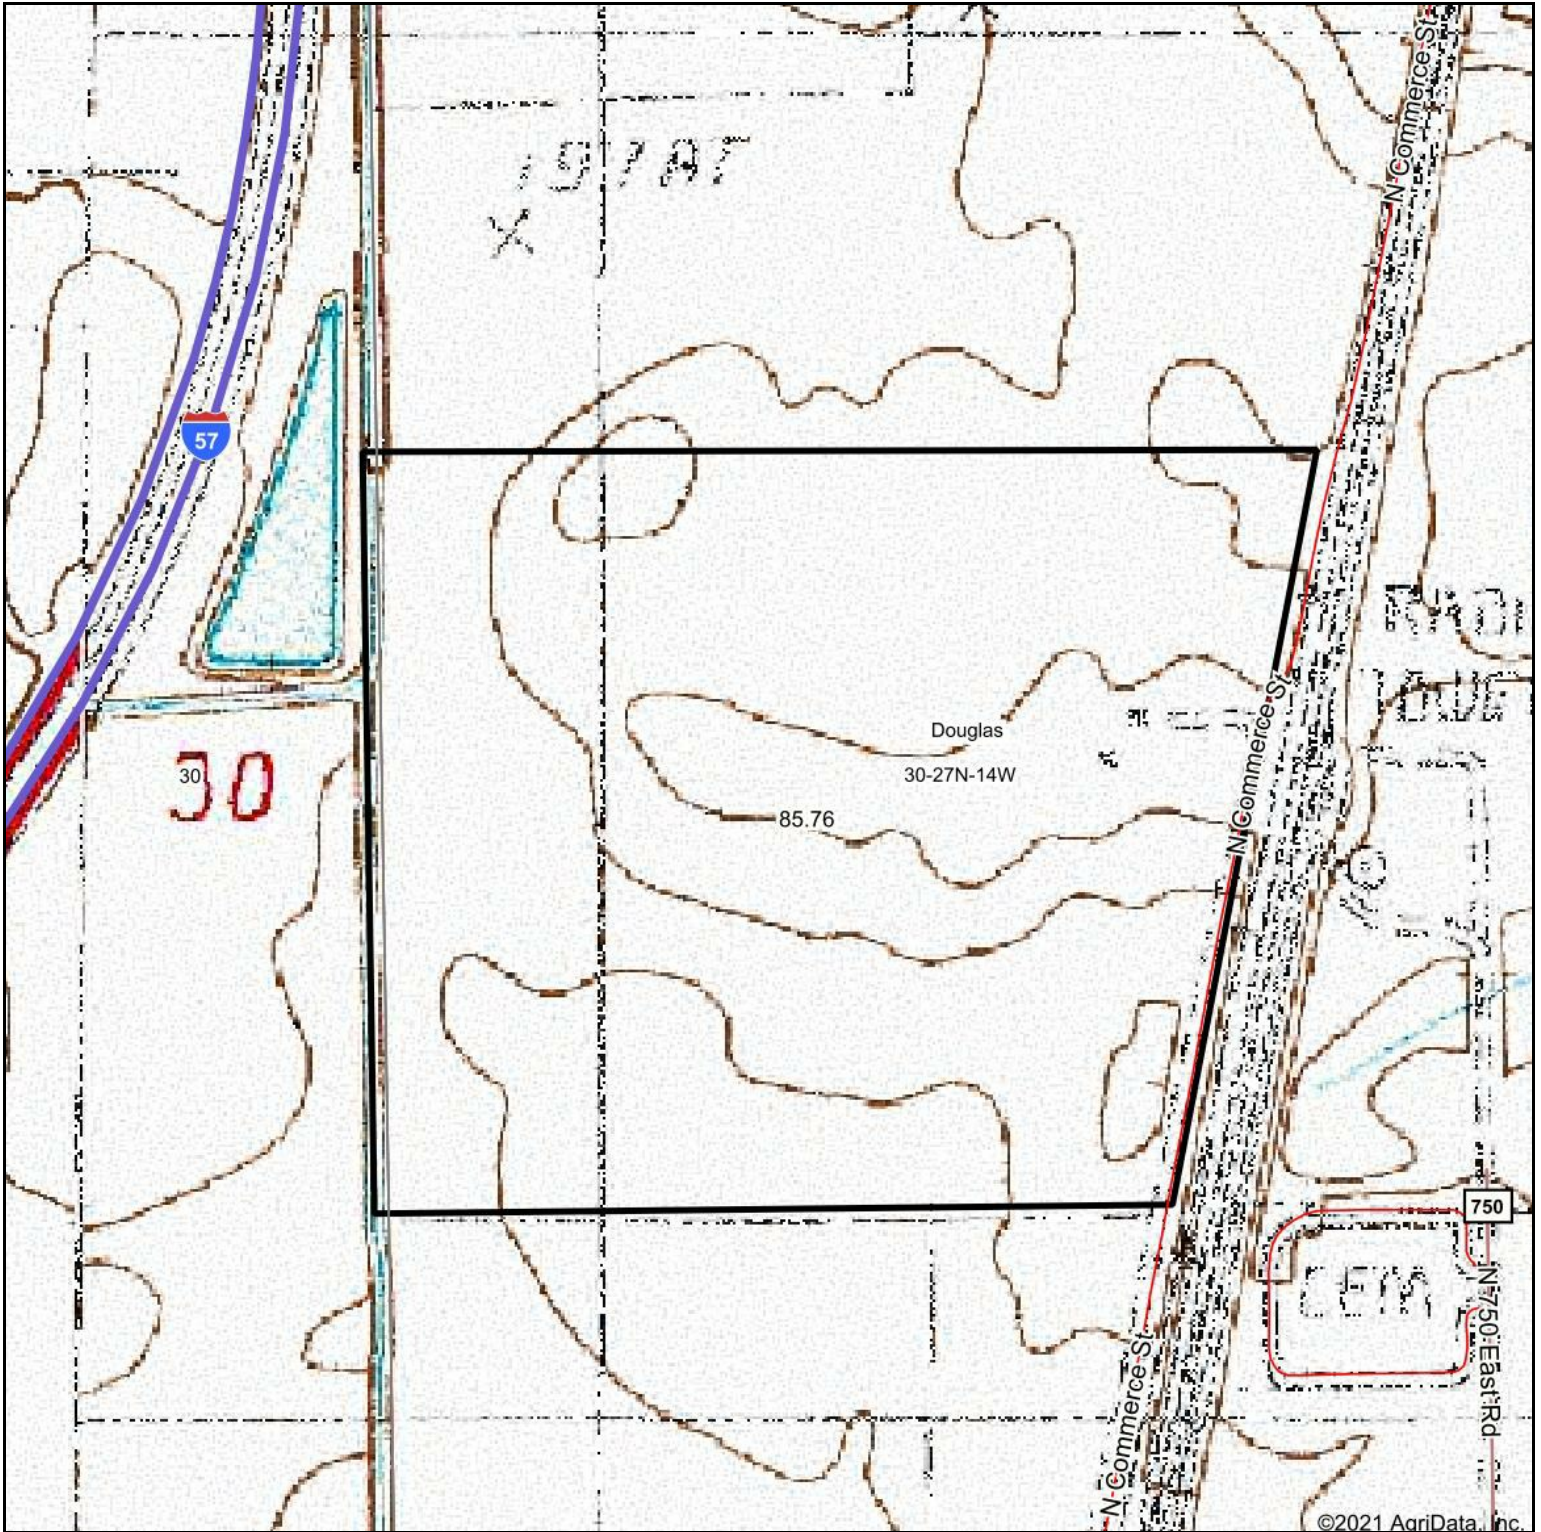

Topography Map

map center: 40° 47' 16.22, -87° 59' 38.88

Maps Provided By:

© AgriData, Inc. 2021 www.AgriDataInc.com

30-27N-14W
Iroquois County
Illinois

11/11/2021