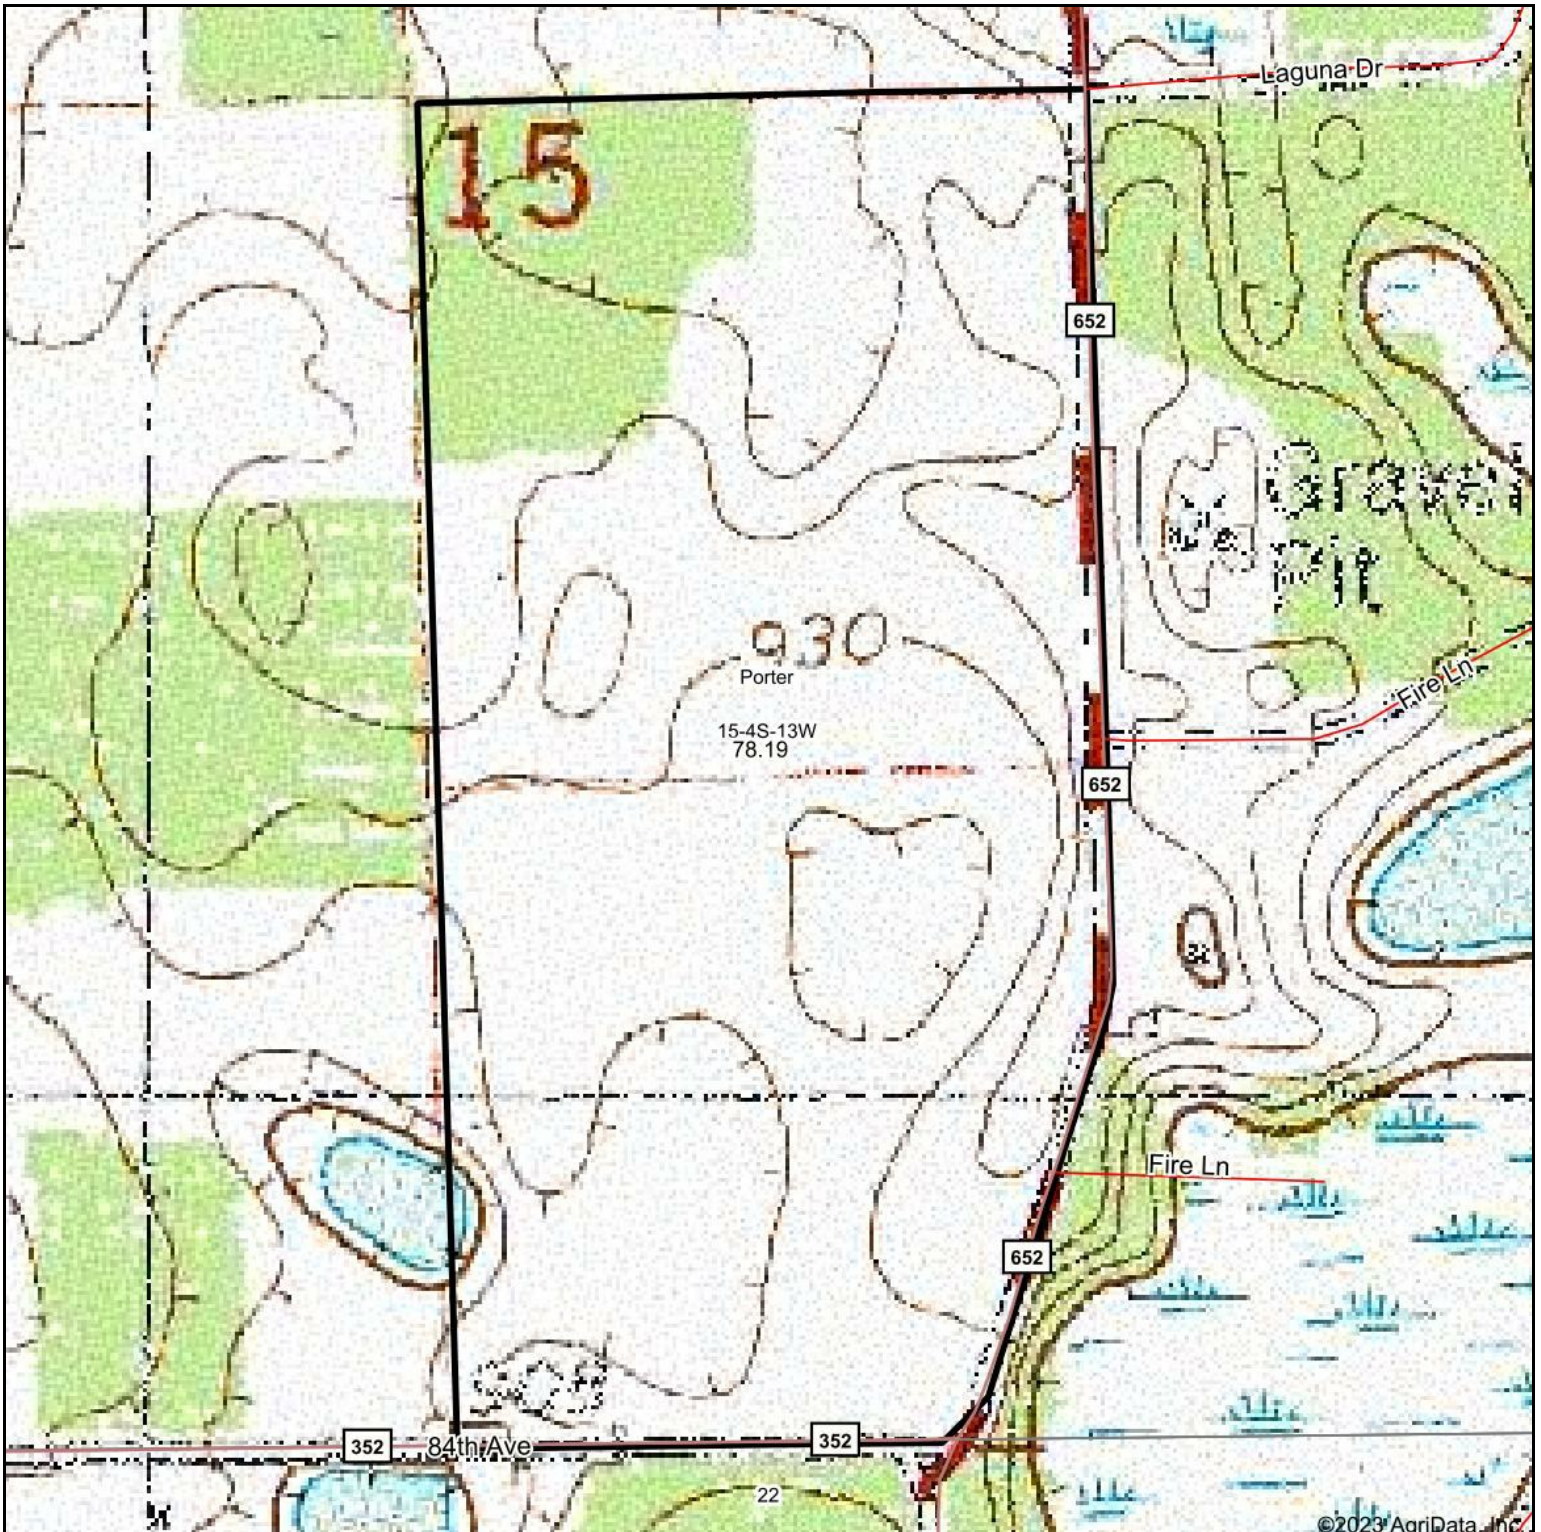

Topography Map

©2023 AgriData, Inc.

map center: 42° 6' 59.94, -85° 48' 36.31

Maps Provided By:

© AgriData, Inc. 2023 www.AgriDataInc.com

15-4S-13W
Van Buren County
Michigan

3/24/2023