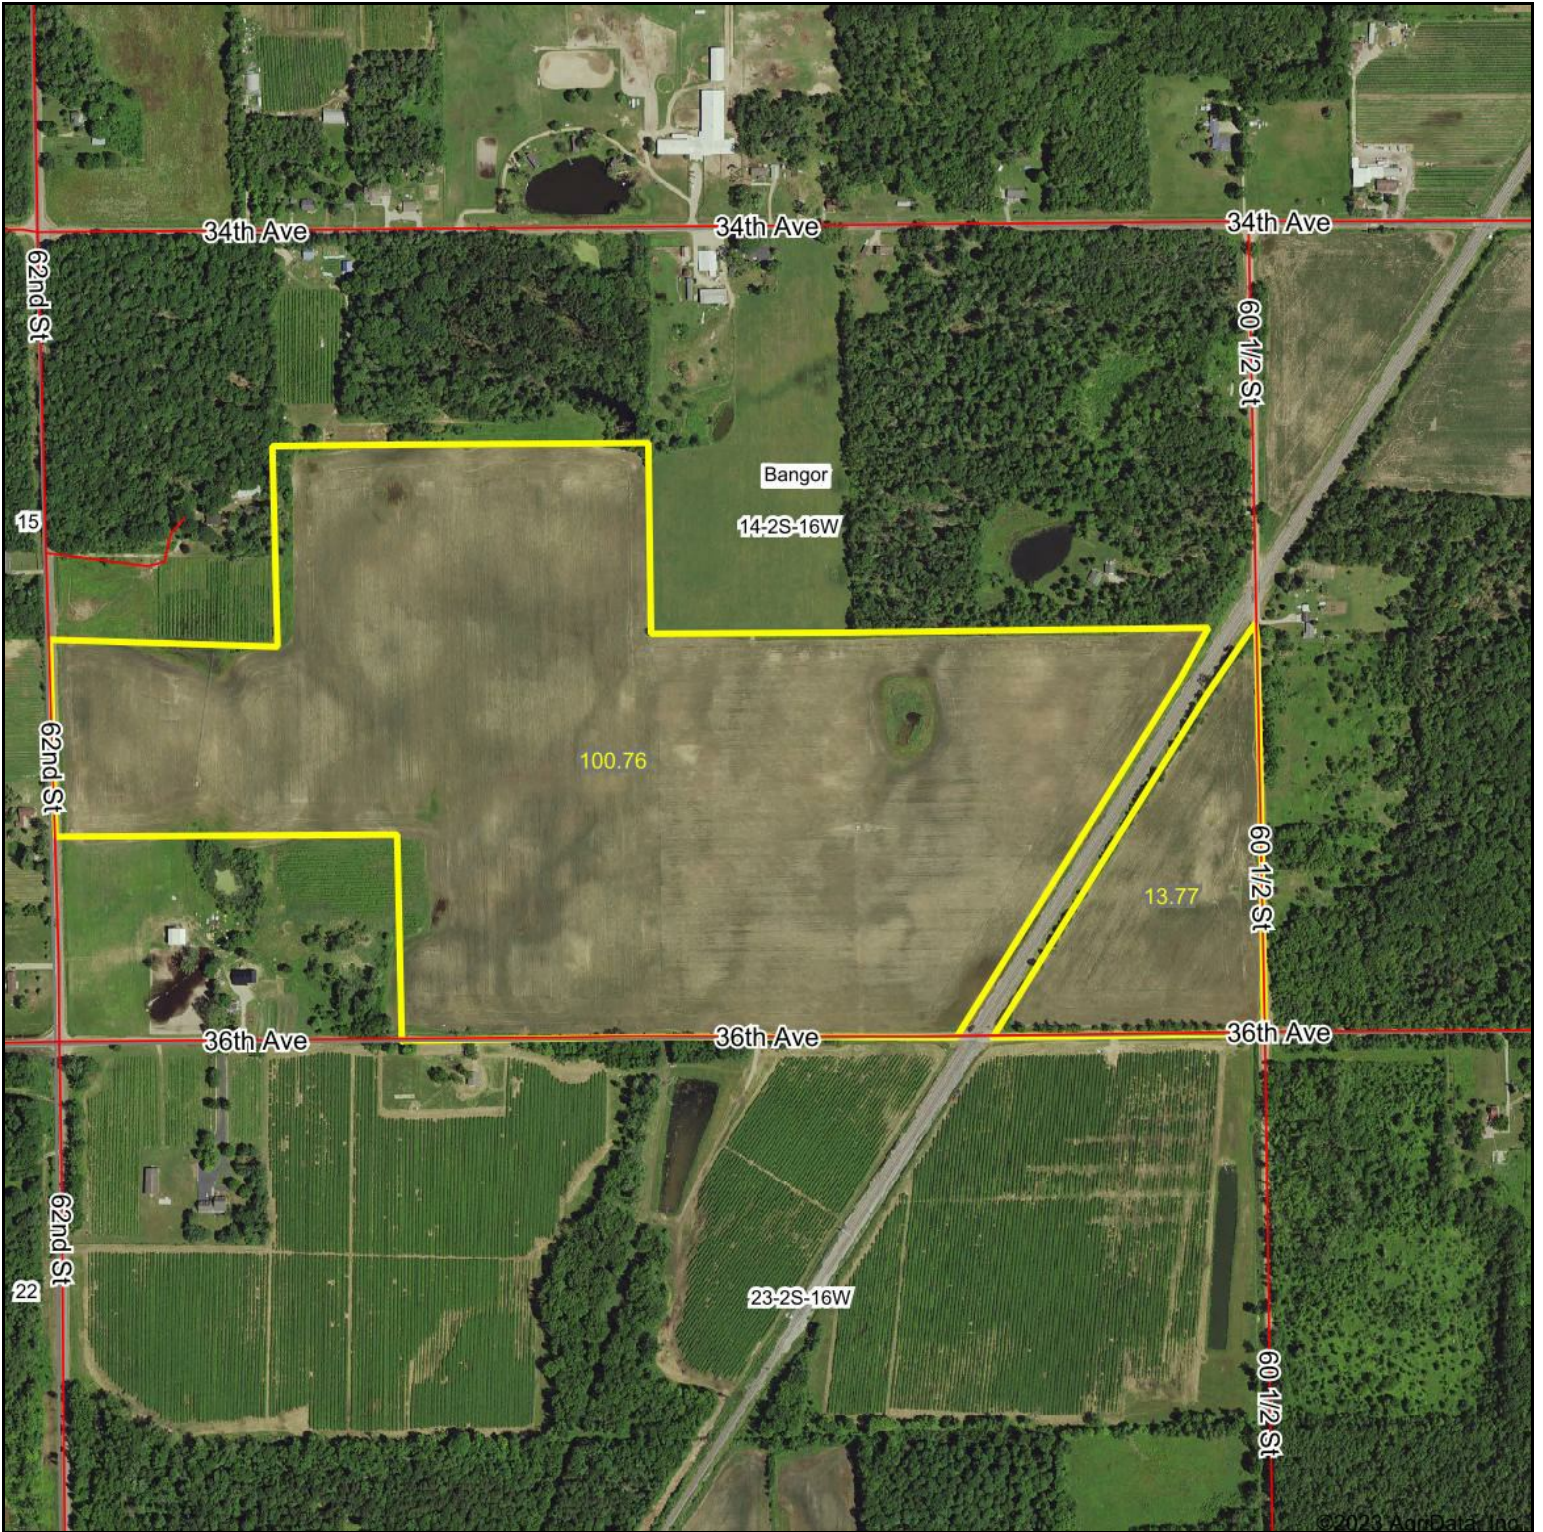

Stamp Gano West Map

Map Center: 42° 17' 23.14, -86° 8' 20.12

Maps Provided By:

© AgriData, Inc. 2023 www.AgrIDataInc.com

14-2S-16W
Van Buren County
Michigan

4/4/2023