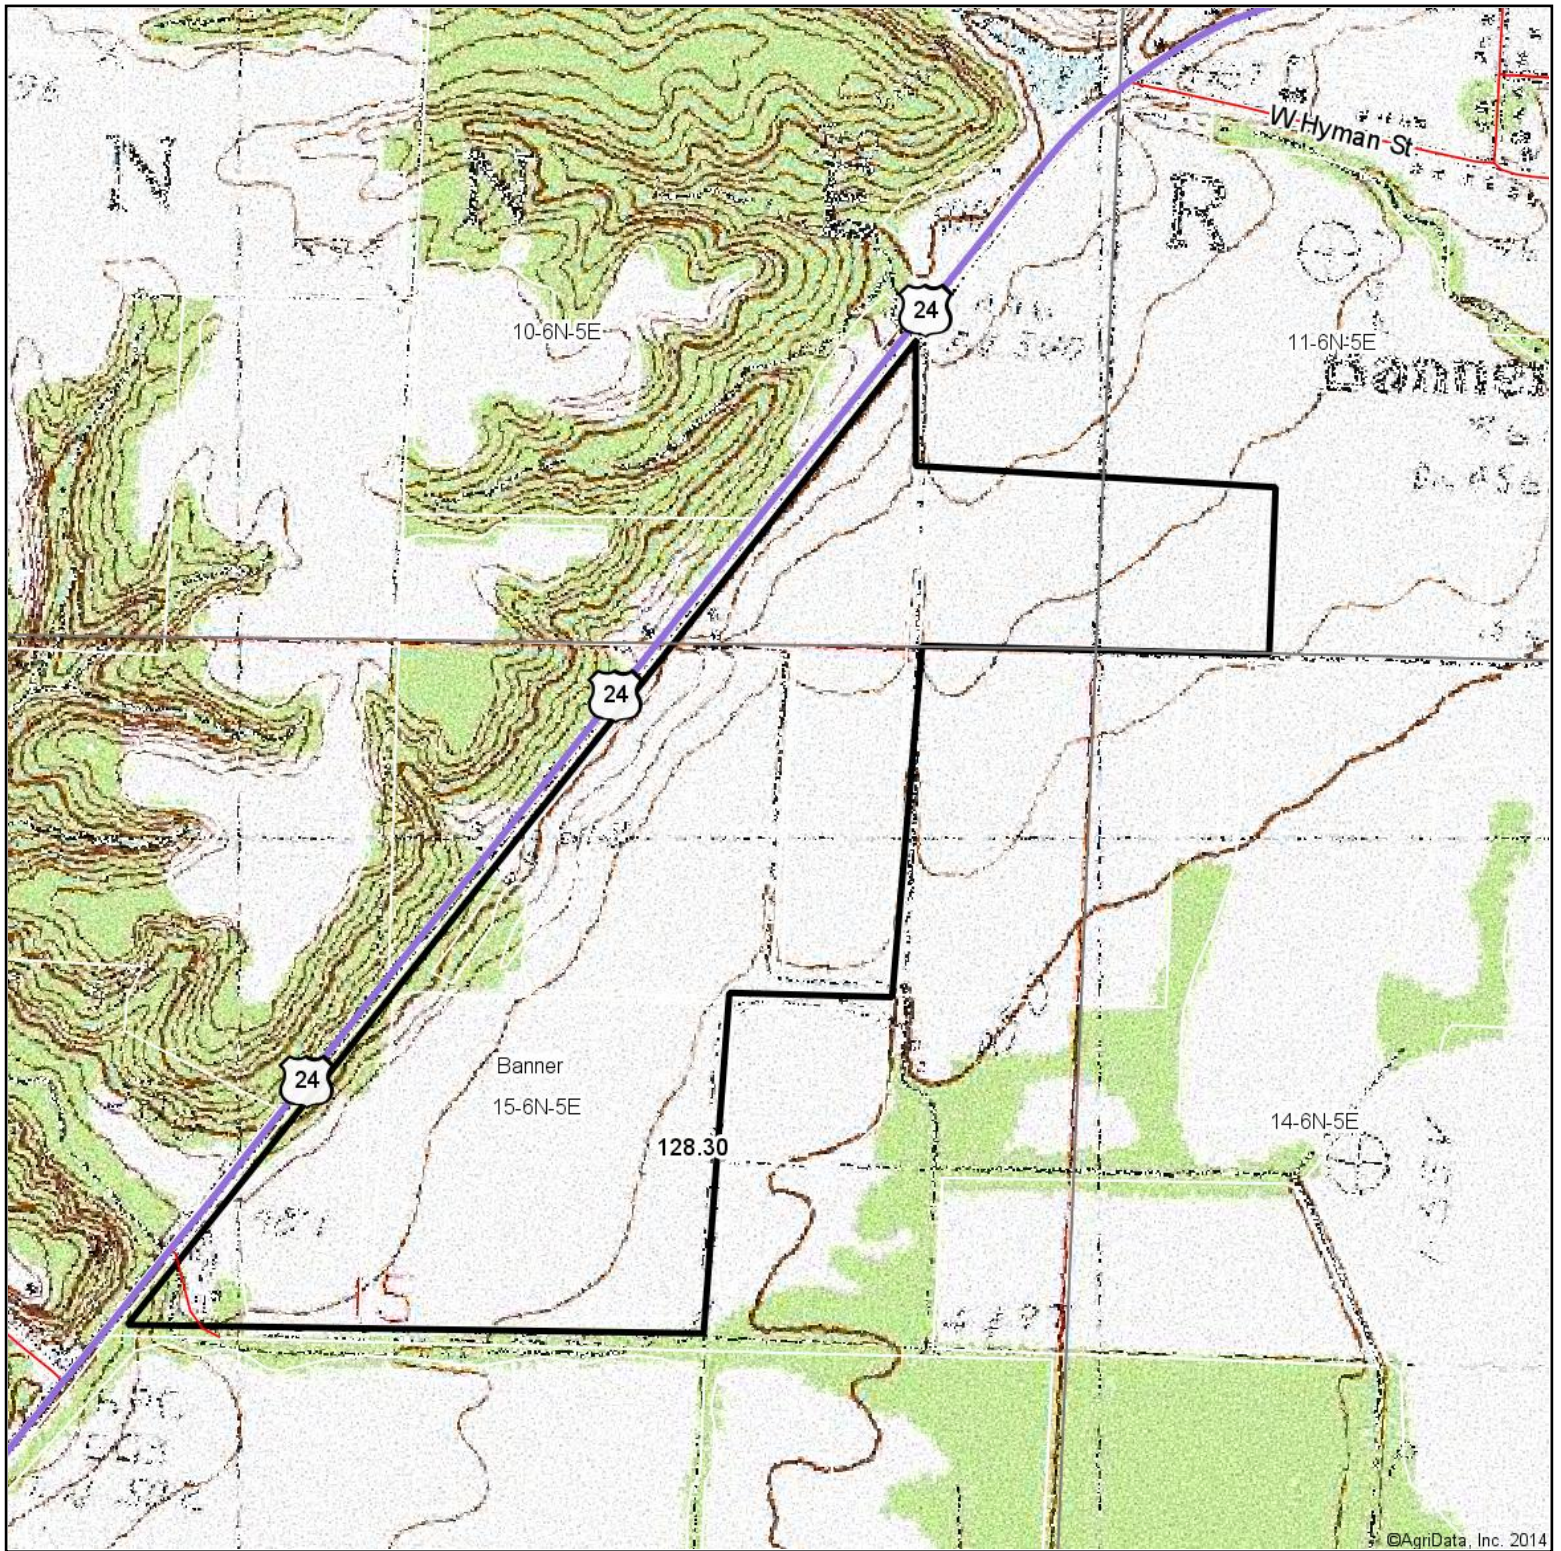

Topography Map

©AgriData, Inc. 2014

map center: 40° 30' 30.24, 89° 55' 10.56

scale: 9688

12/23/2014

15-6N-5E
Fulton County
Illinois

Maps Provided By:

© AgriData, Inc. 2014 www.AgriDataInc.com