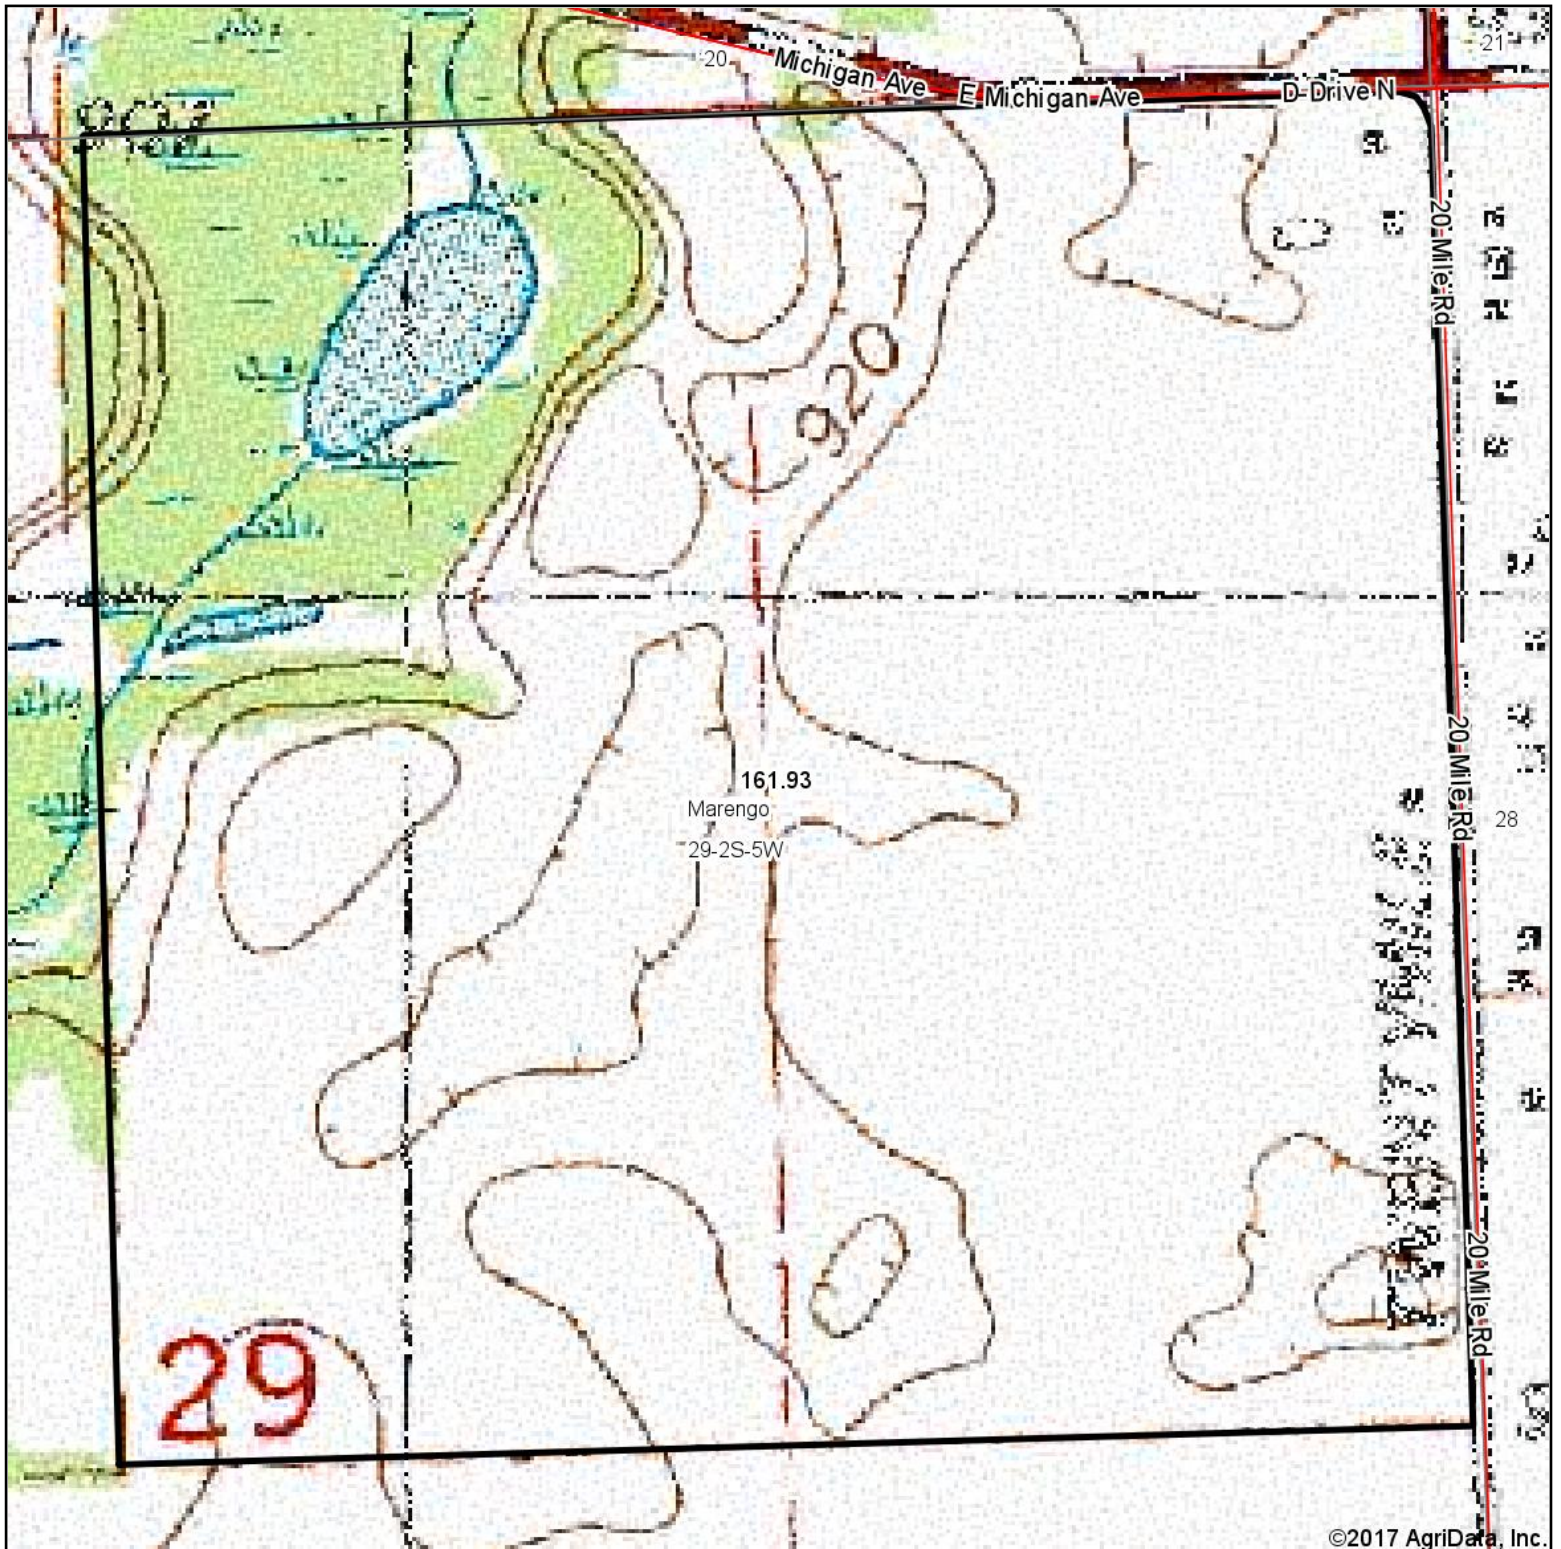

Topography Map

©2017 AgriData, Inc.

map center: 42° 16' 19.96, -84° 54' 41.82

29-2S-5W
Calhoun County
Michigan

4/7/2017

Maps Provided By:

© AgriData, Inc. 2017

www.AgriDataInc.com