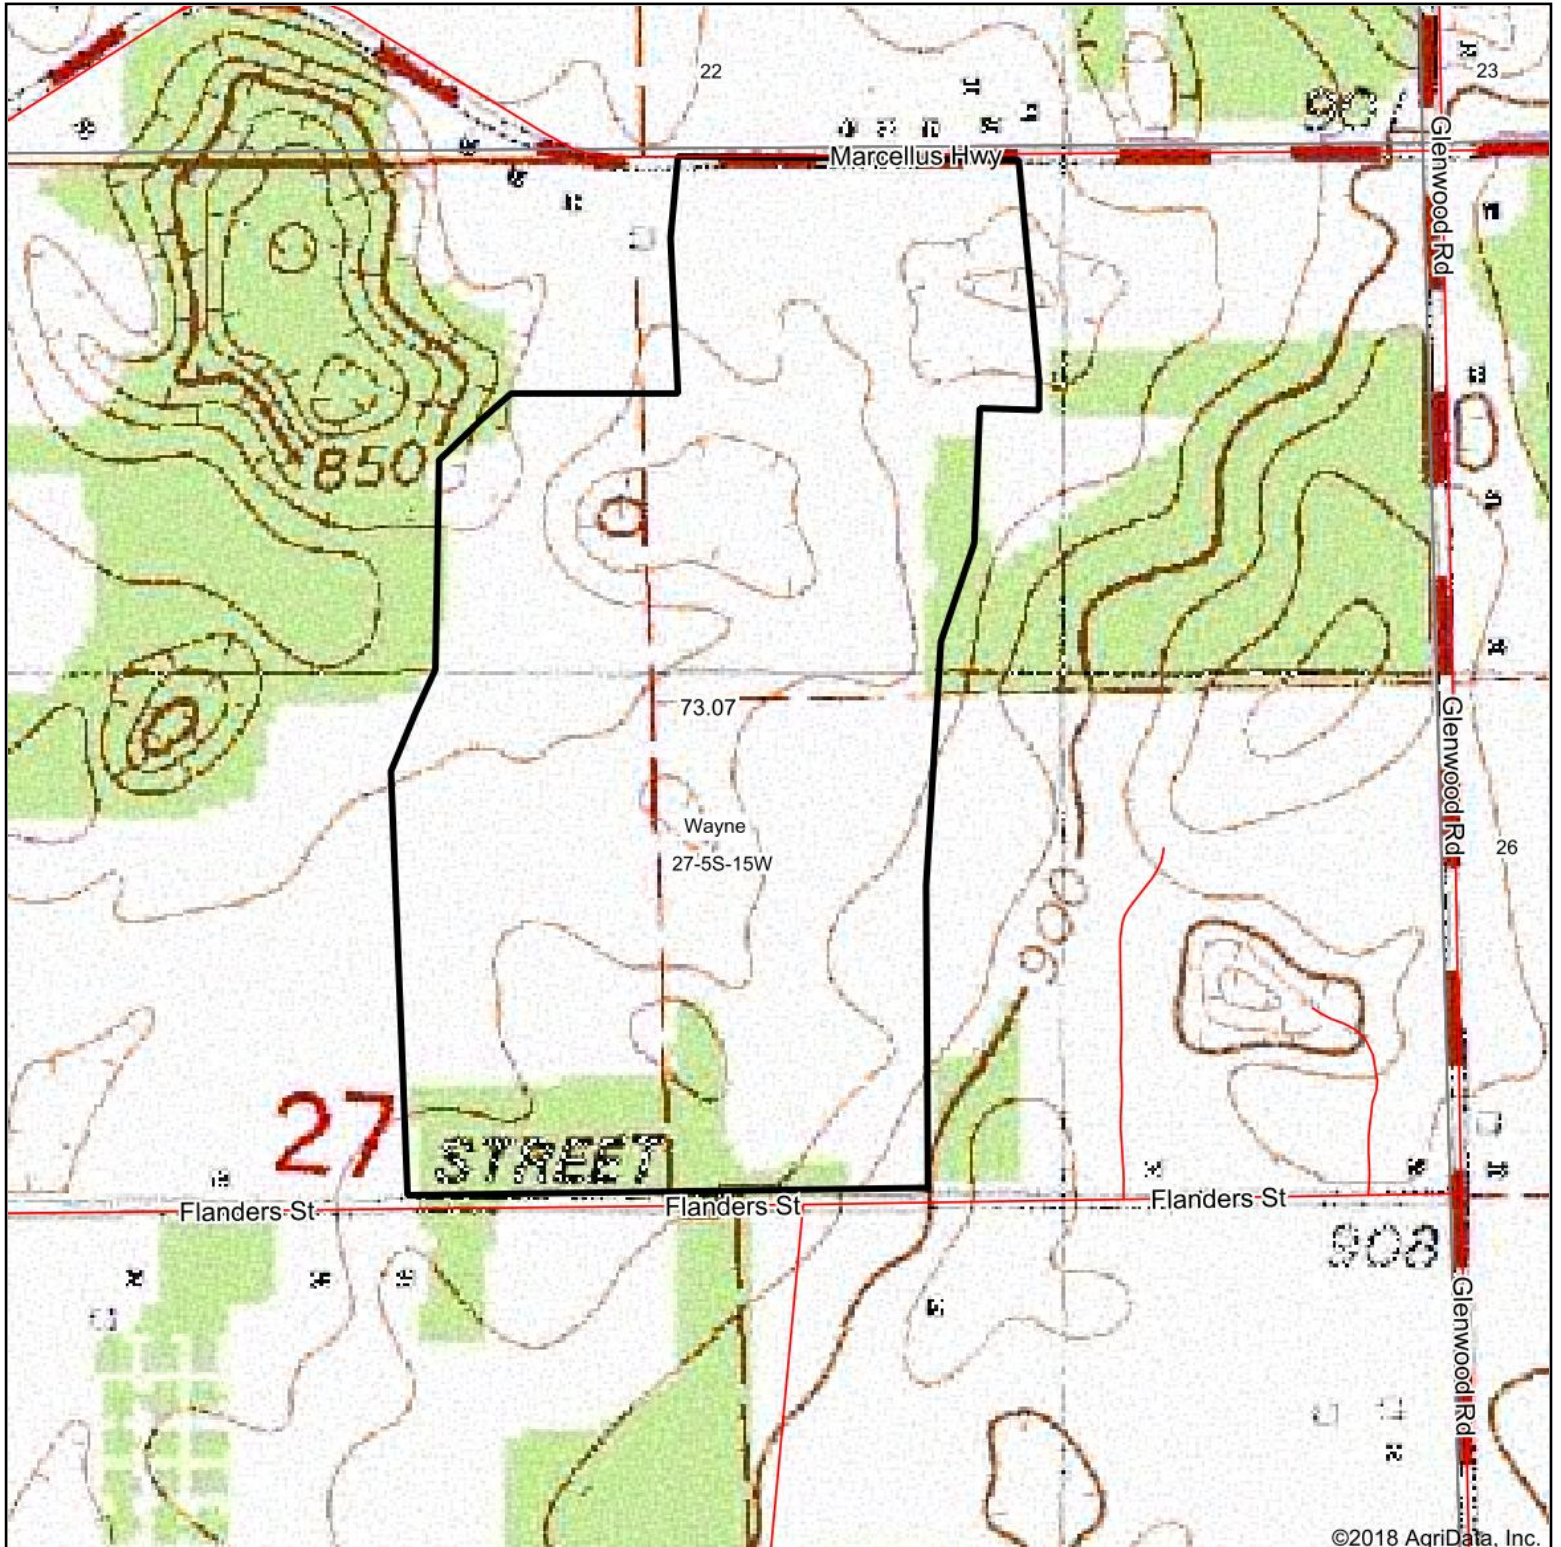

Topography Map

map center: 42° 0' 29.62, -86° 2' 11.59

0ft 554ft 1109ft

Maps Provided By:

© AgriData, Inc. 2018

www.AgriDataInc.com

27-5S-15W
Cass County
Michigan

6/18/2018