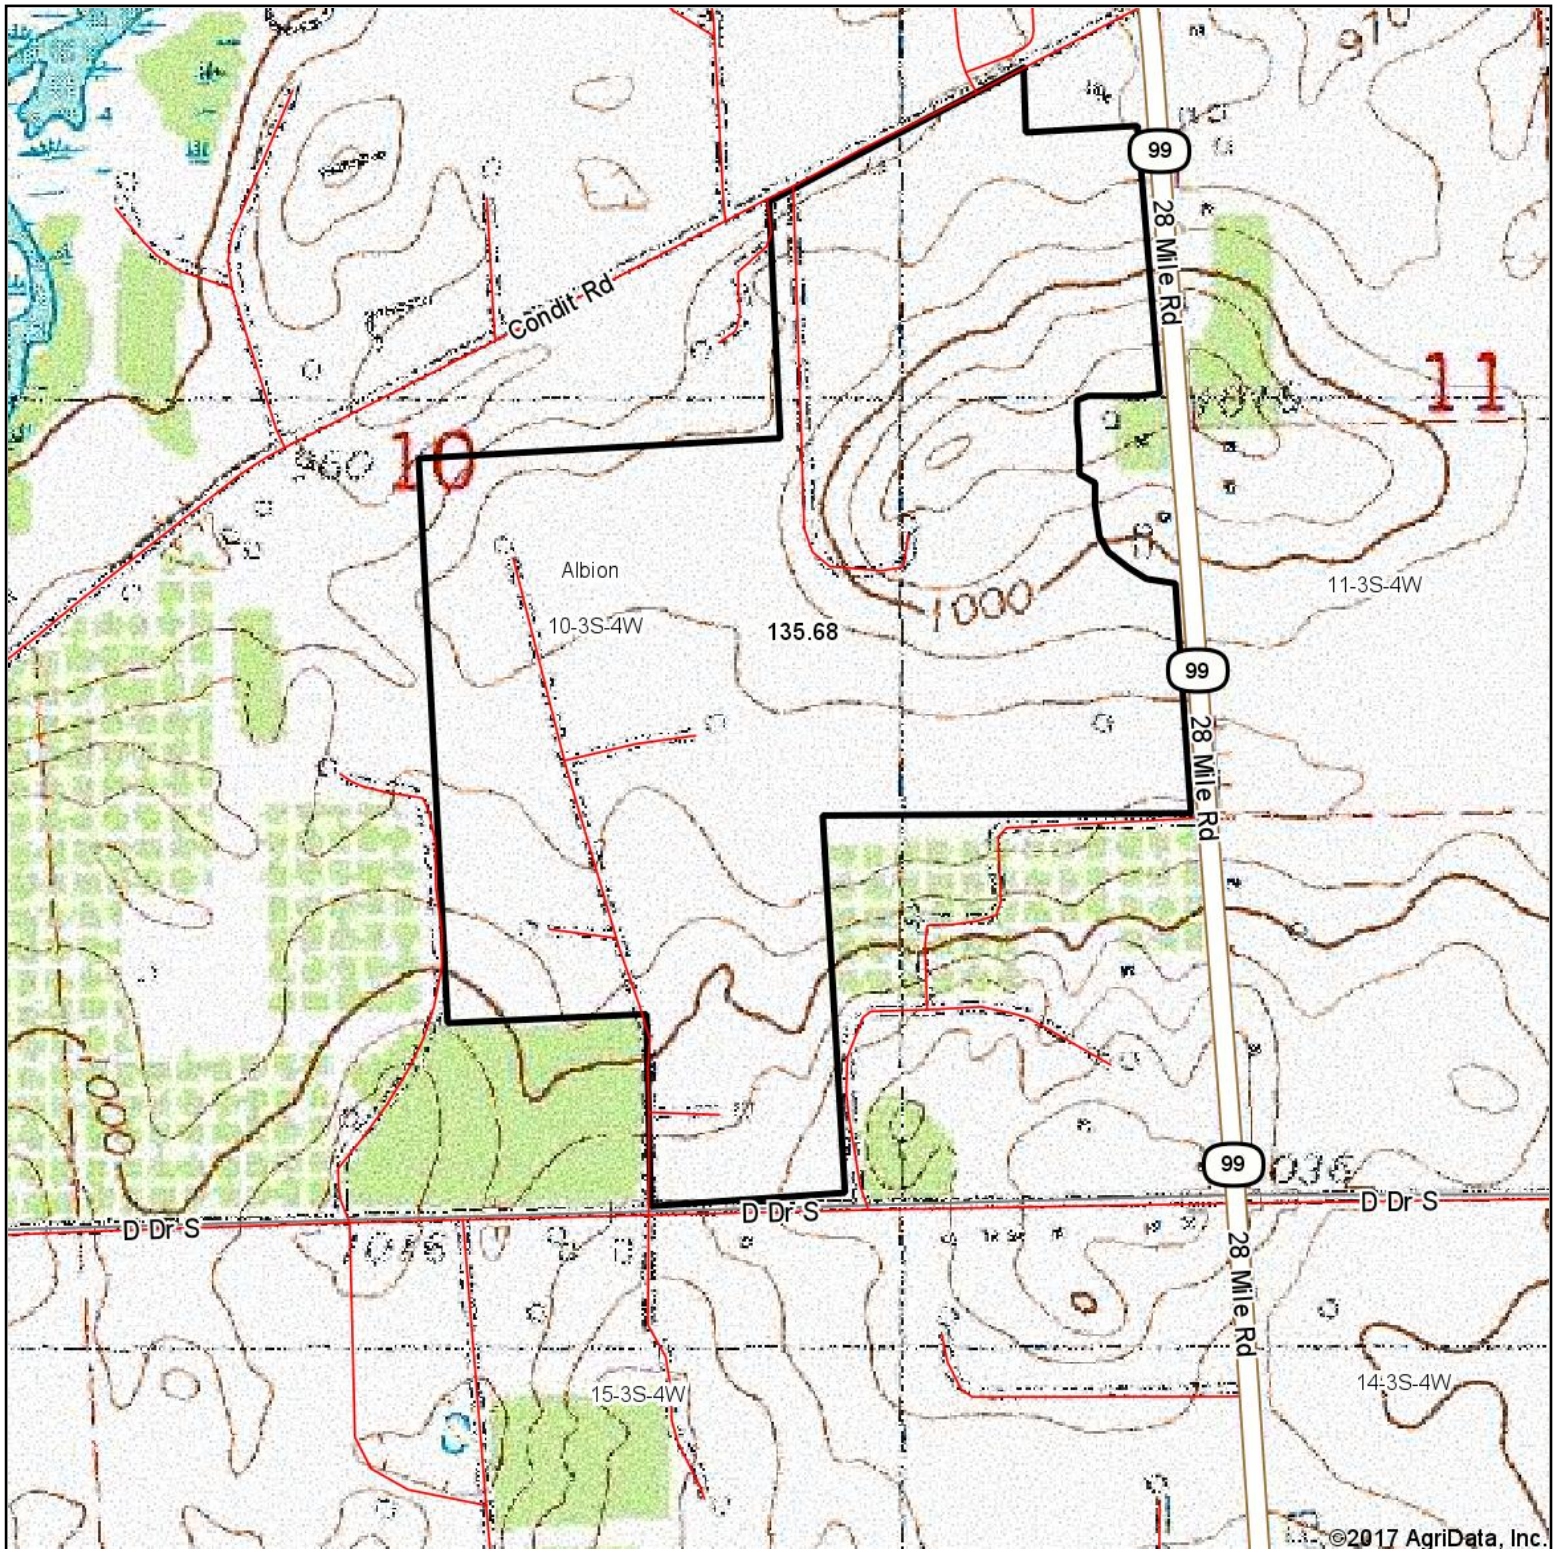

Topography Map

©2017 AgriData, Inc.

map center: 42° 13' 18.11, -84° 45' 36.38

Maps Provided By:

© AgriData, Inc. 2017

www.AgriDataInc.com

10-3S-4W
Calhoun County
Michigan

6/8/2017