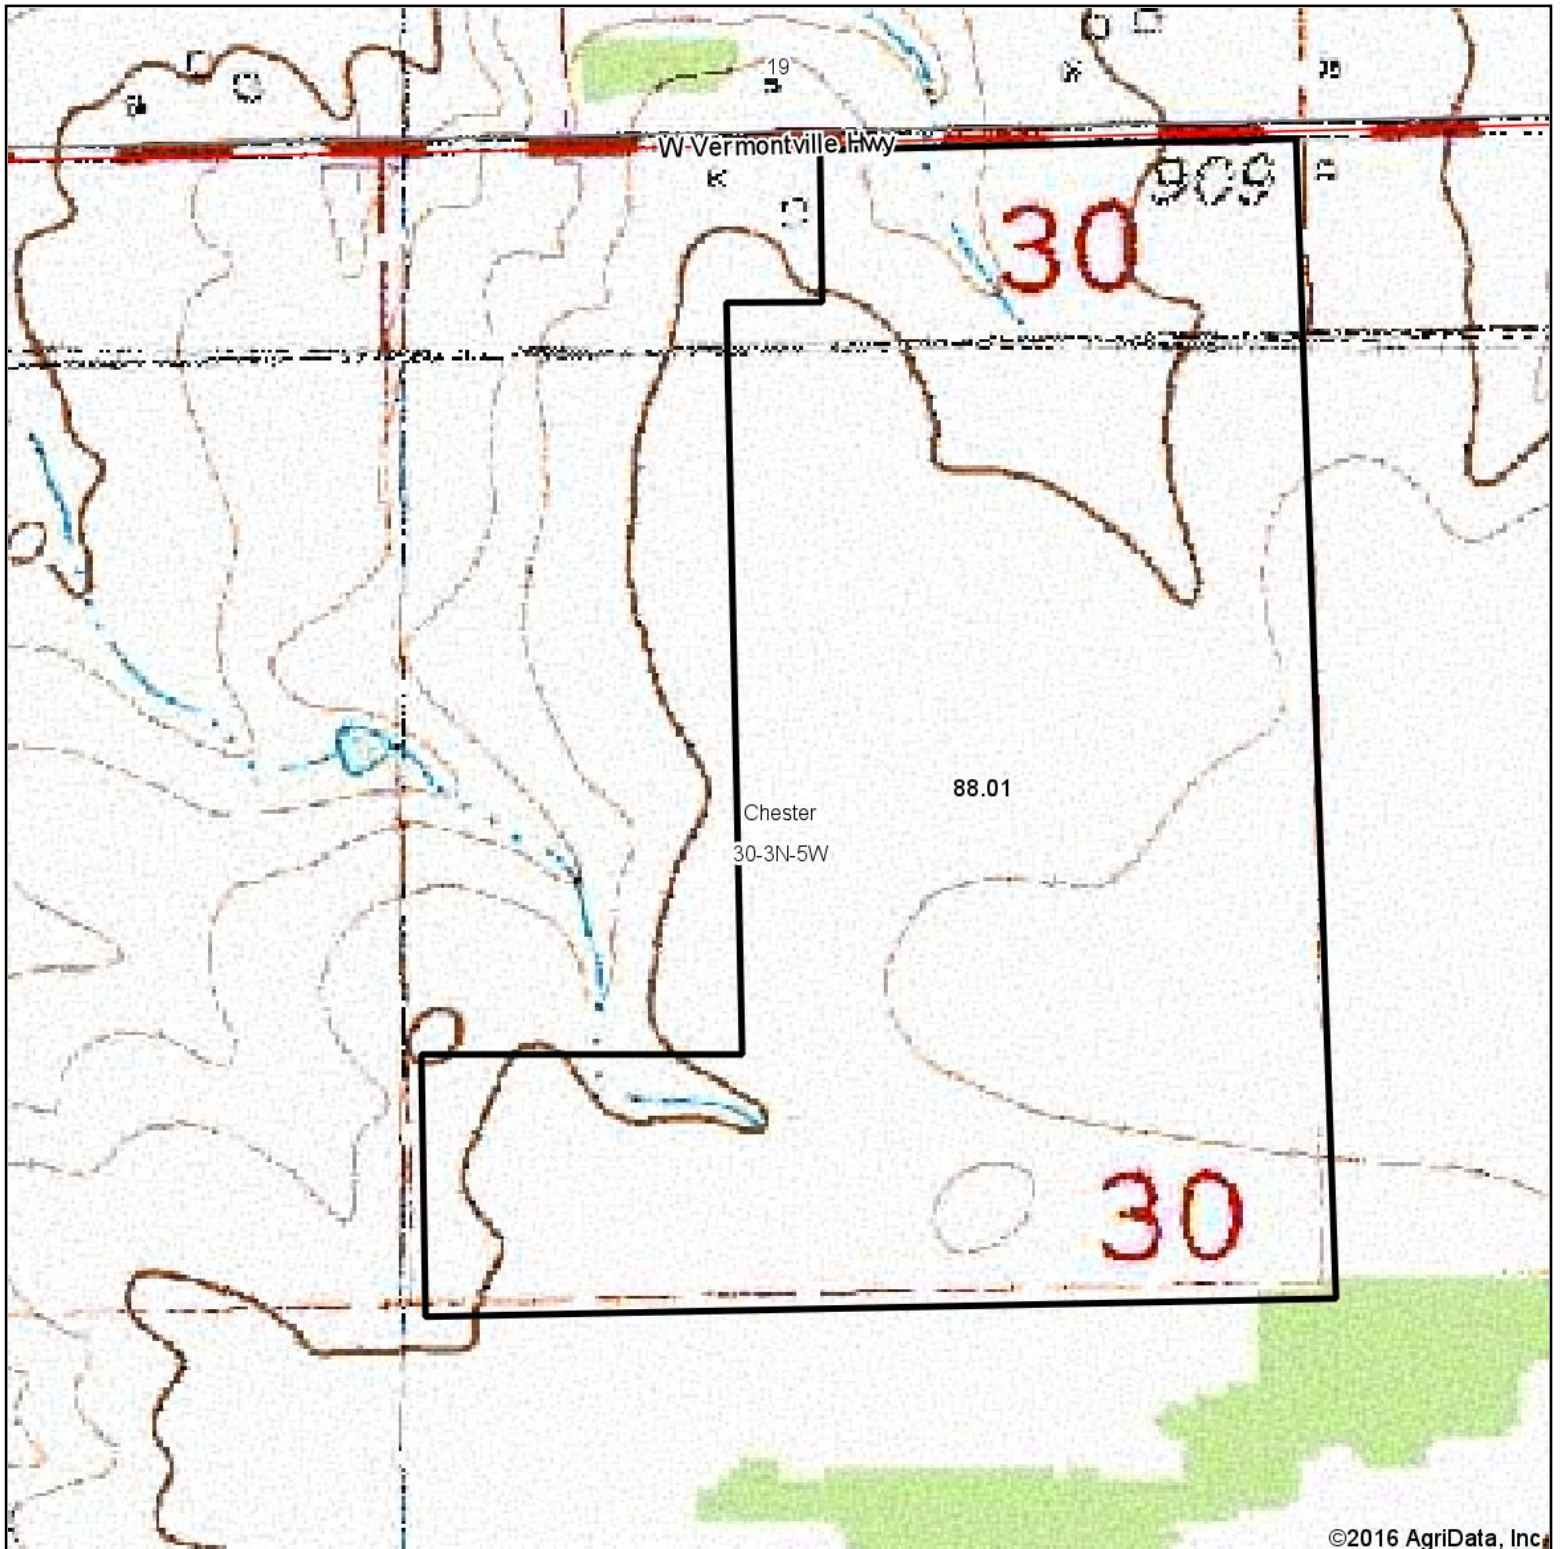

Topography Map

©2016 AgriData, Inc.

map center: 42° 37' 20.61, 84° 56' 53.87

30-3N-5W
Eaton County
Michigan

4/14/2016

Maps Provided By:
 **surety**
CUSTOMIZED ONLINE MAPPING
© AgriData, Inc. 2016 www.AgriDataInc.com