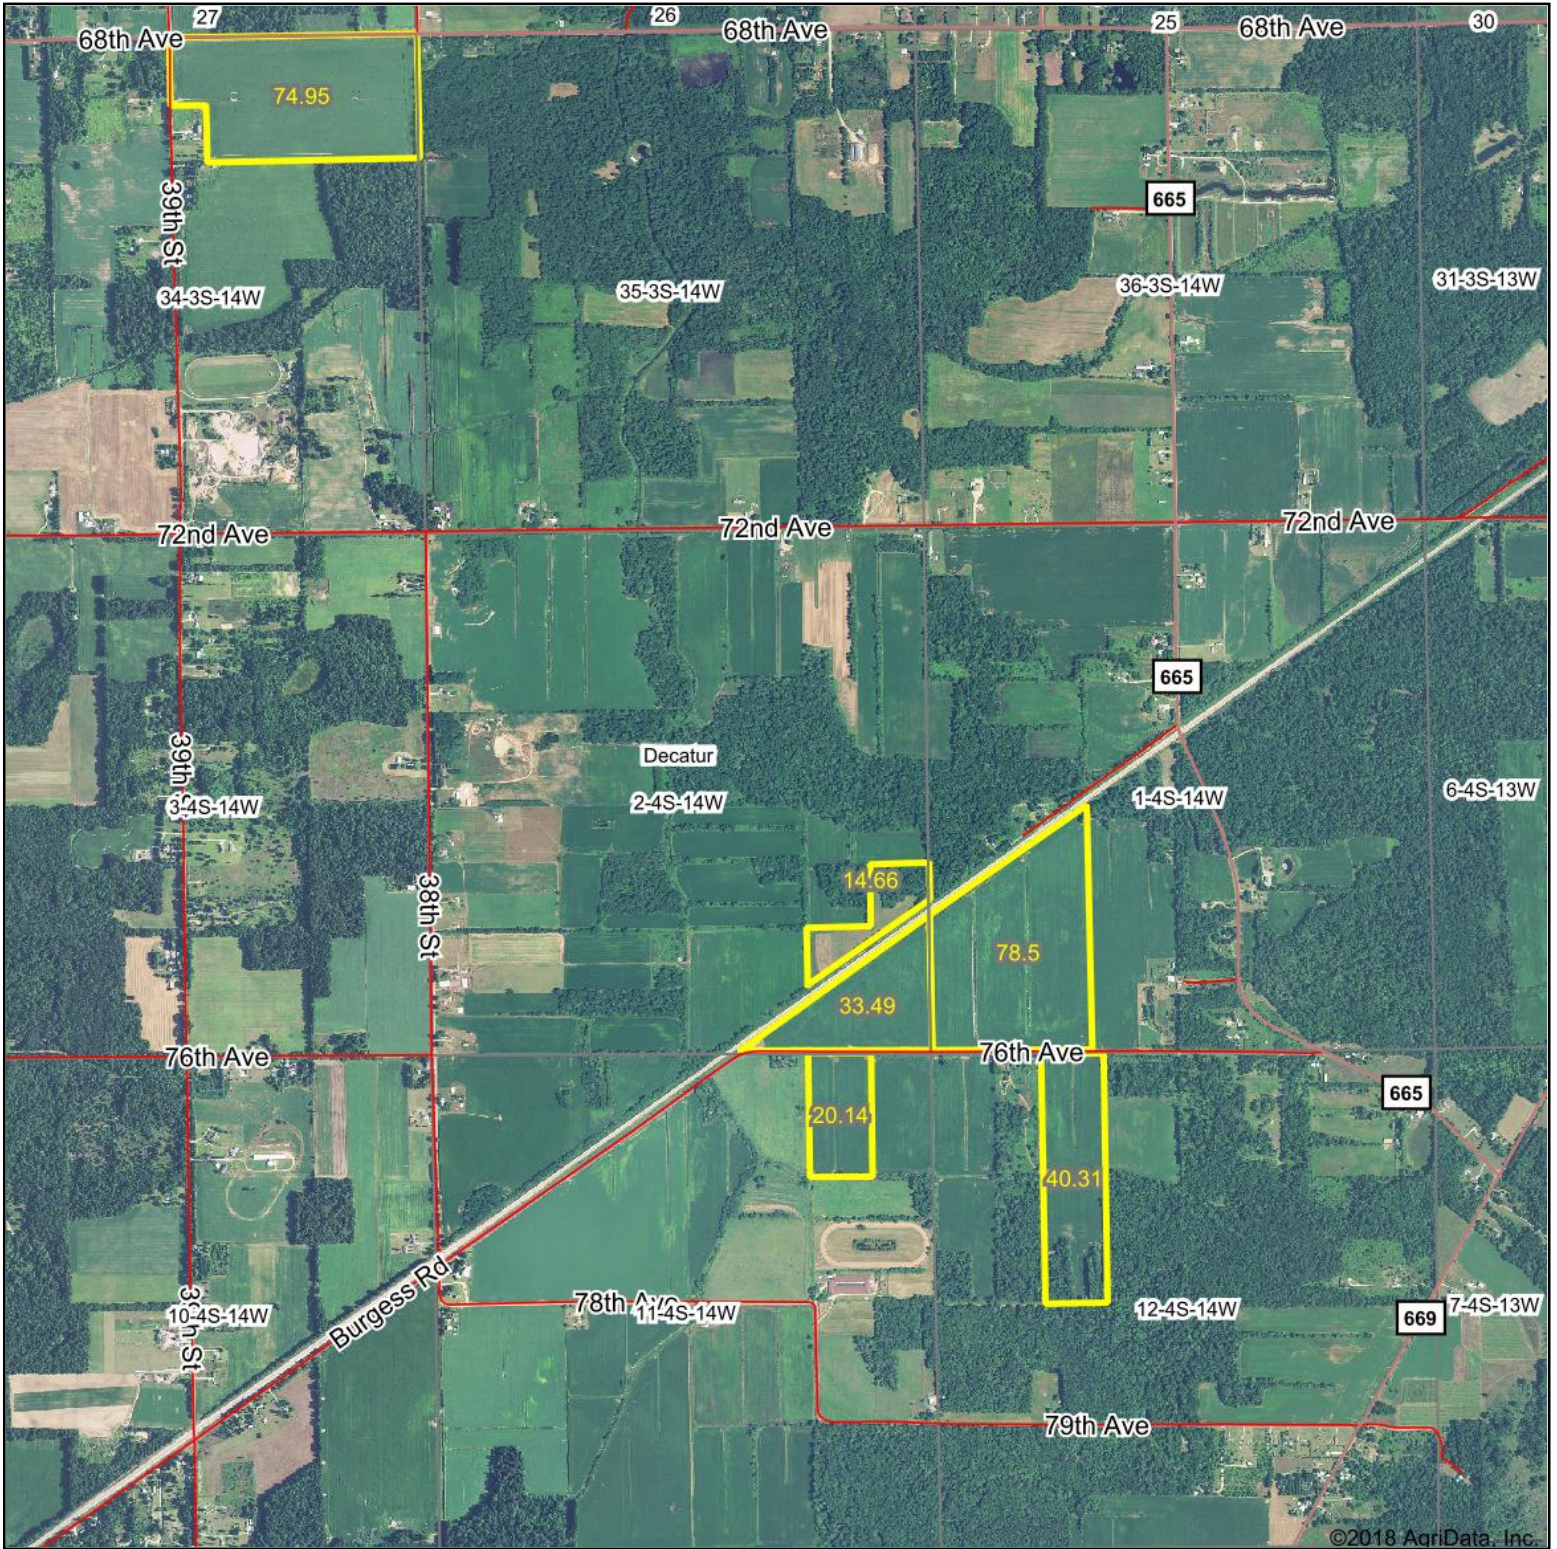

# Aerial Map

©2018 AgriData, Inc.

map center: 42° 8' 59.89, -85° 54' 11.41

Maps Provided By:

**2-4S-14W**  
**Van Buren County**  
**Michigan**

5/30/2018